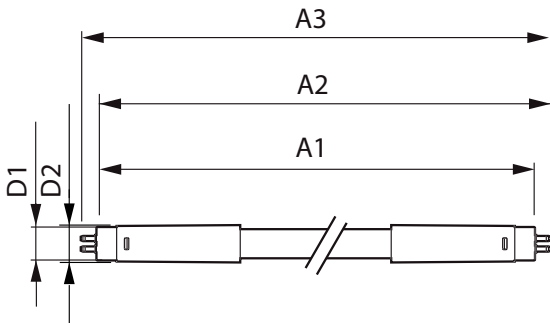

### Product data

General Information		Warm Up Time to 60% Light (Nom)		0.5 s
Cap-Base	G5 [ G5]	Power Factor (Nom)	0.92	
EU RoHS compliant	Yes	Voltage (Nom)	100-240 V	
Nominal Lifetime (Nom)	30000 h	<b>Temperature</b>		
Switching Cycle	50000X	T-Ambient (Max)	45 °C	
<b>Light Technical</b>		T-Ambient (Min)	-20 °C	
Color Code	840 [ CCT of 4000K]	T-Storage (Max)	65 °C	
Beam Angle (Nom)	200 °	T-Storage (Min)	-40 °C	
Luminous Flux (Nom)	1050 lm	T-Case Maximum (Nom)	70 °C	
Color Designation	Cool White (CW)	<b>Controls and Dimming</b>		
Correlated Color Temperature (Nom)	4000 K	Dimmable	No	
Luminous Efficacy (rated) (Nom)	131.00 lm/W	<b>Mechanical and Housing</b>		
Color Consistency	<6	Product Length	600 mm	
Color Rendering Index (Nom)	80	<b>Approval and Application</b>		
LLMF At End Of Nominal Lifetime (Nom)	70 %	Energy Efficiency Label (EEL)	A++	
<b>Operating and Electrical</b>		Energy Saving Product	Yes	
Input Frequency	50 to 60 Hz	Approval Marks	CE marking RoHS compliance KEMA Keur certificate	
Power (Nom)	8 W			
Lamp Current (Max)	89 mA			
Lamp Current (Min)	39 mA			
Starting Time (Nom)	0.5 s			

## Dimensional drawing

Product	D1	D2	A1	A2	A3
CorePro LEDtube 600mm 8W840 G5 I APR	15.8 mm	19 mm	549 mm	556.1 mm	563.2 mm

TLED 600mm 100-240V 8-14W 1050lm 4000K