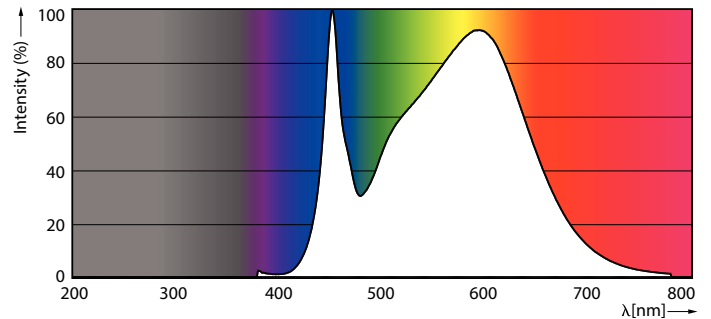

Photometric data

ESSENTIAL LEDtube 8W G5 840 APR