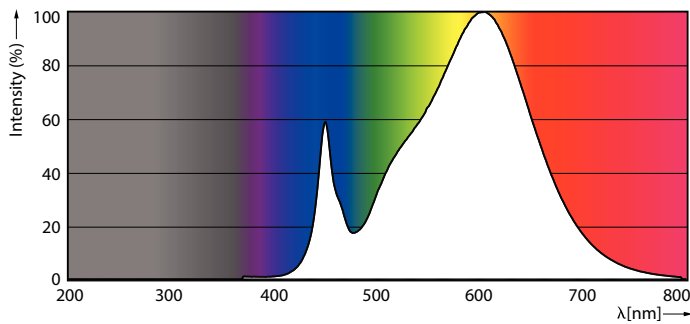

Photometric data

Philips Lighting B.V. Page 1/1

LEDtube 600mm 8W G5 830 1000lm

LEDtube MAS 16W G13 830 ND