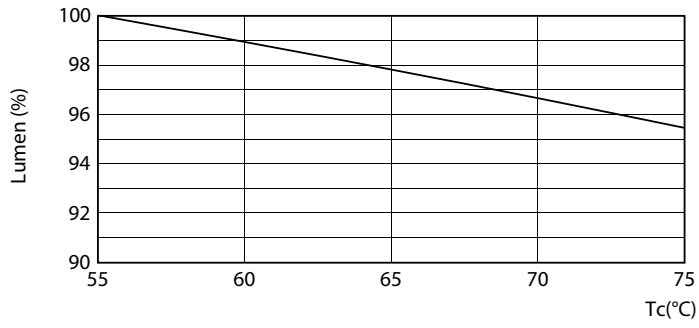

MASTER LEDtube EM/Mains T8

Lifetime

LEDtube MAS 16W G13 830 ND