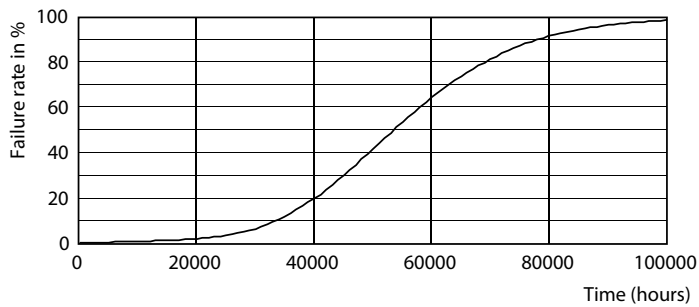

LEDtube 600mm 8W G5 830 1000lm

LEDtube MAS 16W G13 830 ND

MASTER LEDtube EM/Mains T8

Photometric data

LEDtube MAS 16W G13 830 ND

Lifetime

LEDtube MAS 16W G13 830 ND

LEDtube MAS 16W G13 830 ND