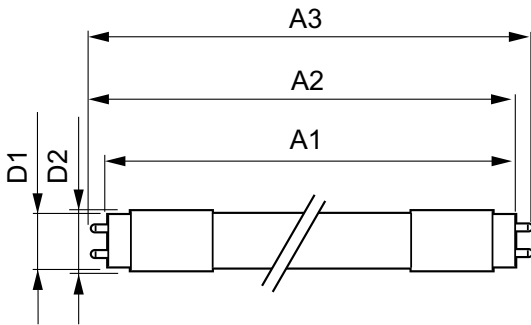

Warnings and Safety

- NOTES: The overall energy efficiency and light distribution of any installation that uses these lamps are determined by the design of the installation.

Product data

General Information	
Cap-Base	G13 ROT (Rotating) [Medium Bi-Pin Fluorescent]
EU RoHS compliant	Yes
Nominal Lifetime (Nom)	50000 h
Switching Cycle	200000X
Light Technical	
Color Code	830 [CCT of 3000K]
Beam Angle (Nom)	160 °
Luminous Flux (Nom)	2300 lm
Color Designation	White (WH)
Correlated Color Temperature (Nom)	3000 K
Luminous Efficacy (rated) (Nom)	143.00 lm/W
Color Consistency	<6
Color Rendering Index (Nom)	80

MASTER LEDtube EM/Mains T8

T-Storage (Min)	-40 °C
T-Case Maximum (Nom)	55 °C
Controls and Dimming	
Dimmable	No
Mechanical and Housing	
Bulb Material	Plastic
Product Length	1050 mm
Approval and Application	
Energy Efficiency Label (EEL)	A++
Energy Saving Product	Yes
Approval Marks	CE marking RoHS compliance KEMA Keur certificate

Energy Consumption kWh/1000 h	16 kWh
Product Data	
Full product code	871869672855000
Order product name	MASTER LEDtube 1050mm 16W 830 T8
EAN/UPC - Product	8718696728550
Order code	929001375602
Numerator - Quantity Per Pack	1
Numerator - Packs per outer box	10
Material Nr. (12NC)	929001375602
Net Weight (Piece)	0.212 kg

Dimensional drawing

TLED 220-240V 16-38W 2300lm 3000K G13 ND

Product	D1	D2	A1	A2	A3
MASTER LEDtube 1050mm 16W 830 T8	25.8 mm	28 mm	1045.8 mm	1052.9 mm	1060 mm

Photometric data

Philips Lighting B.V. Page 1/1