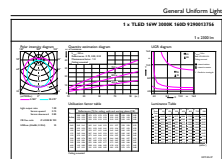

Energy Consumption kWh/1000 h	16 kWh
Product Data	
Full product code	871869672855000
Order product name	MASTER LEDtube 1050mm 16W 830 T8
EAN/UPC - Product	8718696728550
Order code	929001375602
Numerator - Quantity Per Pack	1
Numerator - Packs per outer box	10
Material Nr. (12NC)	929001375602
Net Weight (Piece)	0.212 kg

Dimensional drawing

TLED 220-240V 16-38W 2300lm 3000K G13 ND

Product	D1	D2	A1	A2	A3
MASTER LEDtube 1050mm 16W 830 T8	25.8 mm	28 mm	1045.8 mm	1052.9 mm	1060 mm

Photometric data

Philips Lighting B.V. Page 1/1