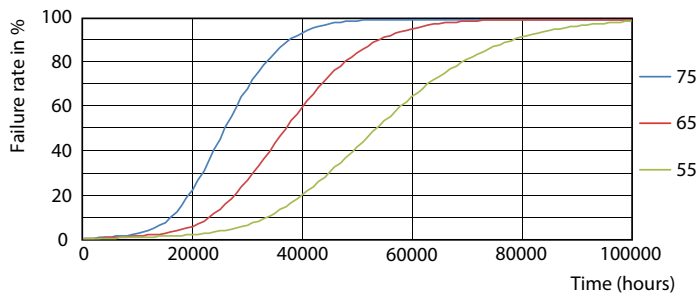

LEDtube 600mm 8W G5 830 1000lm

LEDtube MAS 16W G13 830 ND

MASTER LEDtube EM/Mains T8

Photometric data

LEDtube MAS 16W G13 830 ND

Lifetime

LEDtube MAS 16W G13 830 ND

LEDtube MAS 16W G13 830 ND