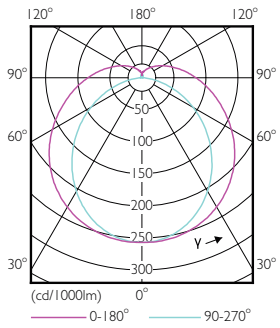

Energy Consumption kWh/1000 h	16 kWh
Product Data	
Full product code	871869672855000
Order product name	MASTER LEDtube 1050mm 16W 830 T8
EAN/UPC - Product	8718696728550
Order code	929001375602
Numerator - Quantity Per Pack	1
Numerator - Packs per outer box	10
Material Nr. (12NC)	929001375602
Net Weight (Piece)	0.212 kg

Dimensional drawing

TLED 220-240V 16-38W 2300lm 3000K G13 ND

Product	D1	D2	A1	A2	A3
MASTER LEDtube 1050mm 16W 830 T8	25.8 mm	28 mm	1045.8 mm	1052.9 mm	1060 mm

Photometric data

Philips Lighting B.V. Page 1/1

LEDtube 600mm 8W G5 830 1000lm

LEDtube MAS 16W G13 830 ND

MASTER LEDtube EM/Mains T8

Photometric data

LEDtube MAS 16W G13 830 ND

Lifetime

LEDtube MAS 16W G13 830 ND

LEDtube MAS 16W G13 830 ND