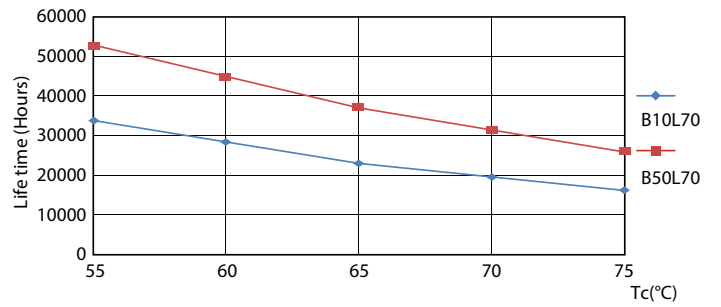

LEDtube MAS 16W G13 830 ND