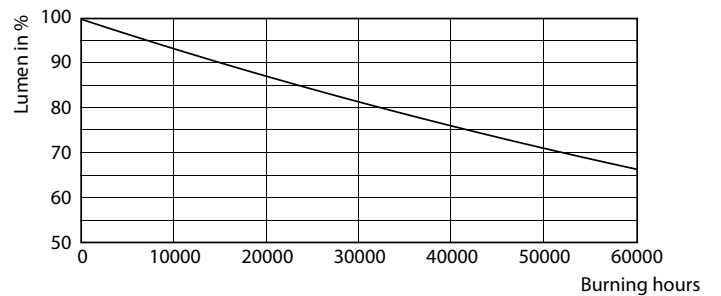

LEDtube MAS 16W G13 830 ND