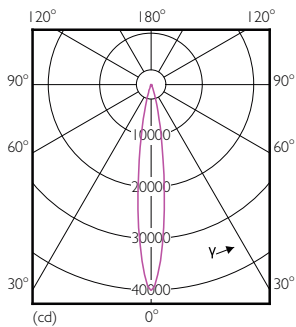

Photometric data

LEDspot MAS 37W E27 PAR30L 830 15D ND