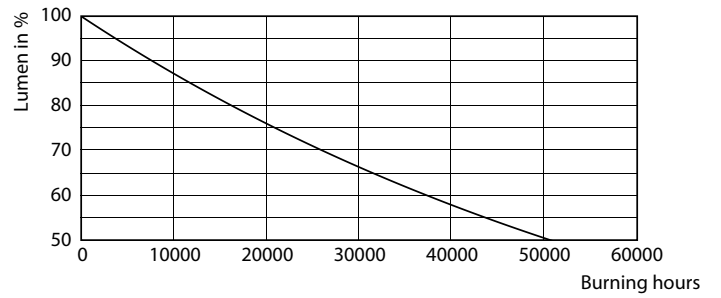

Product data

General Information	
Cap base	E27 [E27]
EU RoHS compliant	Yes
Nominal lifetime (nom.)	25000 h
Switching cycle	50,000X
Technical type	40-70W
Light Technical	
Colour Code	830 [CCT of 3,000 K]
Technical Beam Angle (Nom)	15 °
Lamp Luminous Flux 25°C EL (Nom)	4000 lm
Luminous intensity (nom.)	40000 cd
Colour Designation	White (WH)
Colour Temperature, horizontal (Nom)	3000 K
Lamp Luminous Efficacy EM (Nom)	100.00 lm/W
Colour consistency	<6
Colour Rendering Index,horiz (Nom)	82
LLMF at end of nominal lifetime (nom.)	70 %

Photometric data

LEDspot MAS 37W E27 PAR30L 830 15D ND

LEDspot MAS 37W E27 PAR30L 830 15D ND

LEDspot MAS 37W E27 PAR30L 830 15D ND

MASTER LEDspot PAR High Lumen

Lifetime

LEDspot MAS 37W E27 PAR30L 830 15D ND