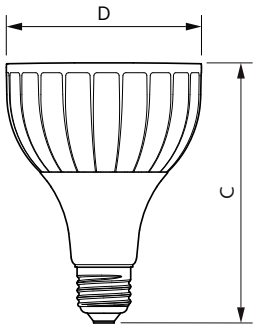

MASTER LEDspot PAR High Lumen

Energy consumption kWh/1,000 hours	40 kWh
Product Data	
Full product code	871869675933200
Order product name	Master LED PAR30L 40W 15D 830
EAN/UPC – product	8718696759332
Order code	929001374408

Numerator – quantity per pack	1
SAP numerator – packs per outer box	6
Material no. (12 NC)	929001374408
SAP net weight (piece)	0.410 kg

Dimensional drawing

PAR30L 35-35W 4000lm 15D 3000K E27 ND

Product	D	C
Master LED PAR30L 40W 15D 830	95.5 mm	129 mm