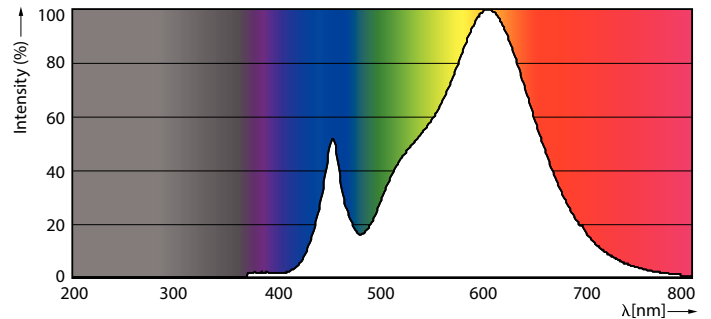

LEDspot MAS 37W E27 PAR30L 830 15D ND

LEDspot MAS 37W E27 PAR30L 830 15D ND