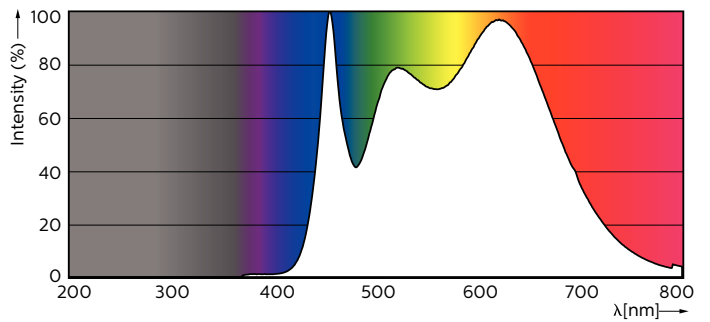

MASTER LEDspot ExpertColor MV 50W GU10 940 36D