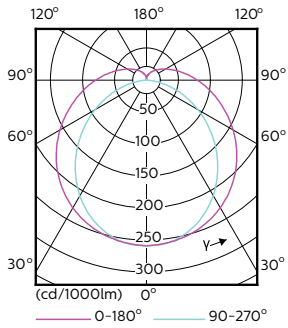

## Dimensional drawing

TLED 230V 37-80W 5600lm 160D 6500K G5 ND

Product	D1	D2	A1	A2	A3
Master LEDtube HF 1500mm UO 36W 865 T5	15.2 mm	21 mm	1447.8 mm	1454.9 mm	1462 mm

## Photometric data

LEDtube 1500mm 36W G5 865 5600lm

LEDtube 1500mm 36W G5 865 5600lm

## Photometric data

LEDtube 1200mm 26W G5