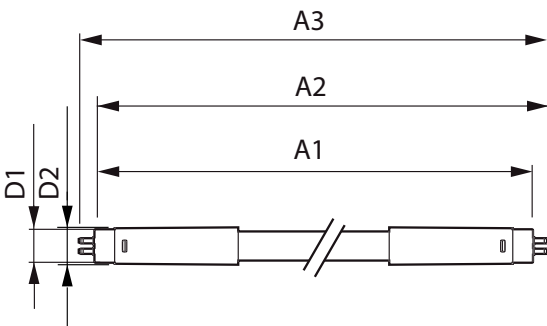

MASTER LEDtube InstantFit HF T5

Mechanical and Housing

Bulb Finish	Frosted
Bulb Material	Plastic
Product Length	1500 mm

Approval and Application

Energy Efficiency Label (EEL)	A++
Energy Saving Product	Yes
Approval Marks	RoHS compliance TUV CE marking KEMA Keur certificate
Energy Consumption kWh/1000 h	42 kWh

Product Data

Full product code	871869670605300
Order product name	Master LEDtube HF 1500mm UO 36W 865 T5
EAN/UPC - Product	8718696706053
Order code	929001346302
Numerator - Quantity Per Pack	1
Numerator - Packs per outer box	10
Material Nr. (12NC)	929001346302
Net Weight (Piece)	0.170 kg

Dimensional drawing

TLED 230V 37-80W 5600lm 160D 6500K G5 ND

Product	D1	D2	A1	A2	A3
Master LEDtube HF 1500mm UO 36W 865 T5	15.2 mm	21 mm	1447.8 mm	1454.9 mm	1462 mm

Photometric data

LEDtube 1500mm 36W G5 865 5600lm