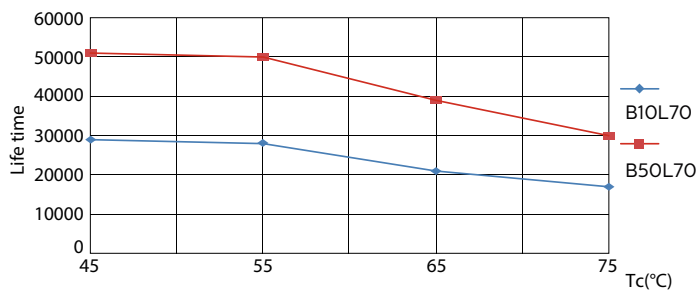

LEDtube 1500mm 36W G5 5600lm

LEDtube 1500mm 36W G5 5600lm