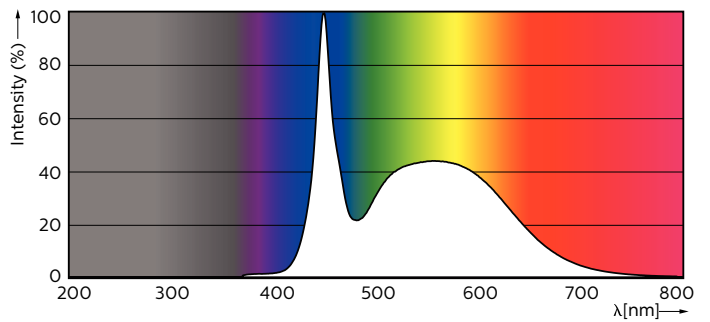

LEDtube 1500mm 36W G5 865 5600lm