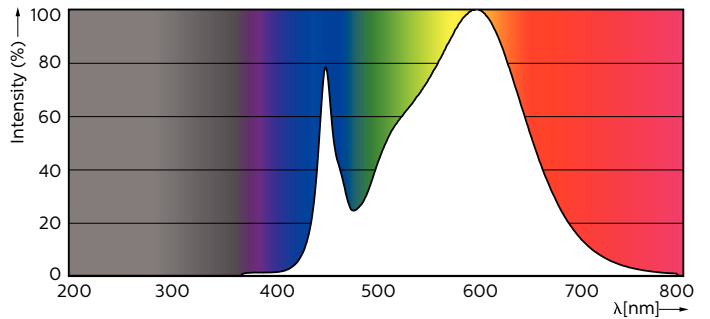

LEDtube PRO 1200mm 14W G13 835 2000lm