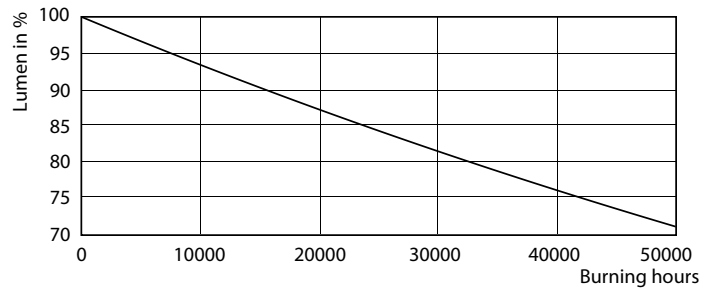

Photometric data

LEDtube PRO 1200mm 14W G13 835 2000lm

Lifetime