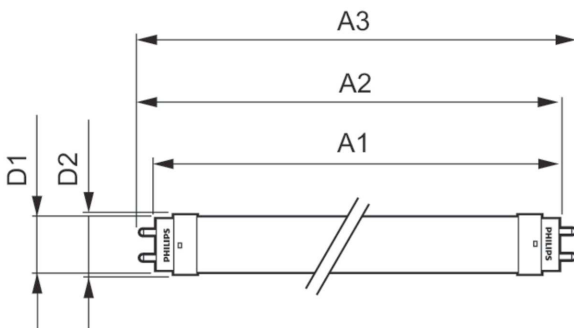

T8

Mechanical and Housing

Product Length 1200 mm

Approval and Application

Energy Efficiency Label (EEL) Not applicable
 Energy Saving Product Yes
 Approval Marks UL certificate RoHS compliance DLC compliance
 Energy Consumption kWh/1000 h - kWh
 Energy Certifications DLC Standard

Product Data

Order product name 14T8/COR/48-835/IF20/G/DIM 10/1
 EAN/UPC - Product 046677452759
 Order code 929001343134
 Numerator - Quantity Per Pack 1
 Numerator - Packs per outer box 10
 Material Nr. (12NC) 929001343134
 Net Weight (Piece) 0.215 kg

Dimensional drawing

14T8 PRO LED/48-3500 IF G 10/1

Product	D1	D2	A1	A2	A3
14T8/COR/48-835/IF20/G/DIM 10/1	25.7 mm	28 mm	1198 mm	1205 mm	1212 mm

Photometric data

LEDtube 1200mm 17W G13 2100lm

LEDtube PRO 1200mm 14W G13 835 2000lm