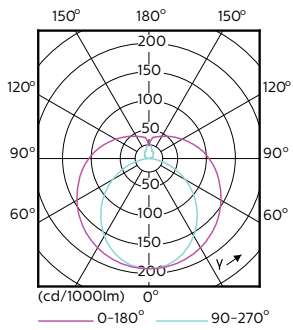

Dimensional drawing

14T8 PRO LED/48-3500 IF G 10/1

Product	D1	D2	A1	A2	A3
14T8/COR/48-835/IF20/G/DIM 10/1	25.7 mm	28 mm	1198 mm	1205 mm	1212 mm

Photometric data

LEDtube 1200mm 17W G13 2100lm

LEDtube PRO 1200mm 14W G13 835 2000lm