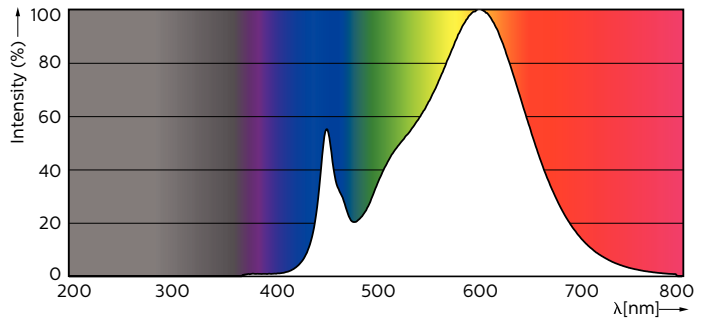

LEDtube PRO 1200mm 14W G13 830 2000lm