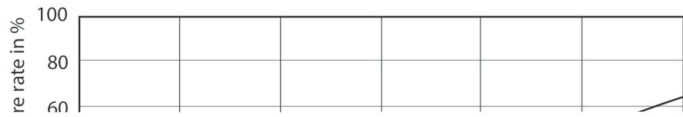

Photometric data

LEDtube PRO 1200mm 14W G13 830 2000lm

Lifetime