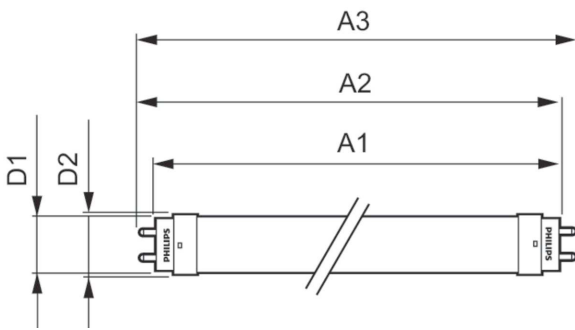

T8

Mechanical and Housing

Product Length 1200 mm

Approval and Application

Energy Efficiency Label (EEL) Not applicable
 Energy Saving Product Yes
 Approval Marks UL certificate RoHS compliance DLC compliance
 Energy Consumption kWh/1000 h - kWh
 Energy Certifications DLC Standard

Product Data

Order product name 14T8/COR/48-830/IF20/G/DIM 10/1
 EAN/UPC - Product 046677452407
 Order code 929001343034
 Numerator - Quantity Per Pack 1
 Numerator - Packs per outer box 10
 Material Nr. (12NC) 929001343034
 Net Weight (Piece) 0.215 kg

Dimensional drawing

14T8 PRO LED/48-3000 IF G 10/1

Product	D1	D2	A1	A2	A3
14T8/COR/48-830/IF20/G/DIM 10/1	25.7 mm	28 mm	1198 mm	1205 mm	1212 mm

Photometric data

LEDtube 1200mm 17W G13 2100lm

LEDtube PRO 1200mm 14W G13 830 2000lm