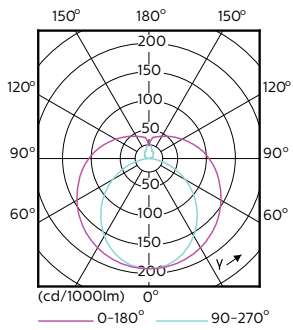

Dimensional drawing

14T8 PRO LED/48-3000 IF G 10/1

Product	D1	D2	A1	A2	A3
14T8/COR/48-830/IF20/G/DIM 10/1	25.7 mm	28 mm	1198 mm	1205 mm	1212 mm

Photometric data

LEDtube 1200mm 17W G13 2100lm

LEDtube PRO 1200mm 14W G13 830 2000lm