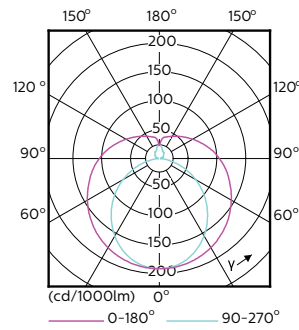

Warnings and Safety

• -

Product data

General Information		Operating and Electrical	
Cap base	G13 [Medium Bi-Pin Fluorescent]	Input frequency	50 to 60 Hz
EU RoHS compliant	Yes	Power (Rated) (Nom)	14.5 W
Nominal lifetime (nom.)	30000 h	Starting time (nom.)	0.5 s
Switching cycle	200,000X	Warm-up time to 60% light (nom.)	0.5 s
		Power factor (nom.)	0.9
		Voltage (Nom)	220-240 V
Light Technical		Temperature	
Colour Code	865 [CCT of 6,500 K]	T-ambient (max.)	45 °C
Beam Angle (Nom)	240 °	T-ambient (min.)	-20 °C
Luminous flux (nom.)	1600 lm	T storage (max.)	65 °C
Colour designation	Cool Daylight	T storage (min.)	-40 °C
Correlated Colour Temperature (Nom)	6500 K	T-Case maximum (nom.)	40 °C
Luminous efficacy (rated) (nom.)	110.00 lm/W		
Colour consistency	<6	Controls and Dimming	
Colour rendering index (nom.)	80	Dimmable	No
LLMF at end of nominal lifetime (nom.)	70 %		

CorePro LEDtube EM/Mains

Mechanical and Housing

Bulb material	Glass
Product length	1200 mm

Approval and Application

Energy efficiency label (EEL)	A+
Energy-saving product	Yes
Approval marks	CE marking RoHS compliance KEMA Keur certificate
Energy consumption kWh/1,000 hours	15 kWh

Product Data

Full product code	871869671109500
Order product name	CorePro LEDtube 1200mm 14.5W865
EAN/UPC – product	8718696711095
Order code	71109500
Numerator – quantity per pack	1
SAP numerator – packs per outer box	10
Material no. (12 NC)	929001338902
SAP net weight (piece)	0.215 kg

Dimensional drawing

A3

Product	D1	D2	A1	A2	A3
CorePro LEDtube 1200mm 14.5W865	25.7 mm	28 mm	1198 mm	1205 mm	1212 mm

TLED 4ft 14.5-36W 1600lm 6500K G13 Ess

Photometric data

LEDtube 1200mm 15W G13 865 1600lm