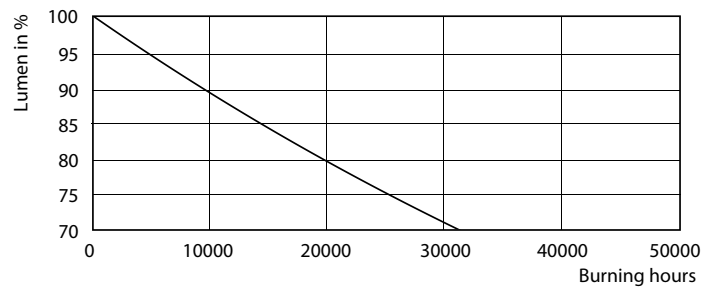

Warnings and Safety

• -

Product data

General Information		Operating and Electrical	
Cap base	G13 [Medium Bi-Pin Fluorescent]	Input frequency	50 to 60 Hz
EU RoHS compliant	Yes	Power (Rated) (Nom)	14.5 W
Nominal lifetime (nom.)	30000 h	Starting time (nom.)	0.5 s
Switching cycle	200,000X	Warm-up time to 60% light (nom.)	0.5 s
		Power factor (nom.)	0.9
		Voltage (Nom)	220-240 V
Light Technical		Temperature	
Colour Code	865 [CCT of 6,500 K]	T-ambient (max.)	45 °C
Beam Angle (Nom)	240 °	T-ambient (min.)	-20 °C
Luminous flux (nom.)	1600 lm	T storage (max.)	65 °C
Colour designation	Cool Daylight	T storage (min.)	-40 °C
Correlated Colour Temperature (Nom)	6500 K	T-Case maximum (nom.)	40 °C
Luminous efficacy (rated) (nom.)	110.00 lm/W		
Colour consistency	<6	Controls and Dimming	
Colour rendering index (nom.)	80	Dimmable	No
LLMF at end of nominal lifetime (nom.)	70 %		

CorePro LEDtube EM/Mains

Mechanical and Housing

Bulb material	Glass
Product length	1200 mm

Approval and Application

Energy efficiency label (EEL)	A+
Energy-saving product	Yes
Approval marks	CE marking RoHS compliance KEMA Keur certificate
Energy consumption kWh/1,000 hours	15 kWh

LEDtube 1500mm 20W G13 840 2200lm

CorePro LEDtube EM/Mains

Photometric data

SDPO_MLEDGA_0051-Spectral Power distribution

Lifetime

LEDtube 1500mm 20W G13 840 2200lm

LEDtube 1500mm 20W G13 840 2200lm