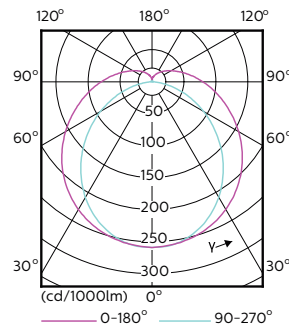

Product data

General Information		Power (Nom)	
Cap-Base	G5 [G5]		26 W
EU RoHS compliant	Yes	Lamp Current (Max)	700 mA
Nominal Lifetime (Nom)	50000 h	Lamp Current (Min)	450 mA
Switching Cycle	50000X	Starting Time (Nom)	0.5 s
		Warm Up Time to 60% Light (Nom)	0.5 s
		Power Factor (Nom)	0.9
		Voltage (Nom)	50-60 V
Light Technical		Temperature	
Color Code	830 [CCT of 3000K]	T-Ambient (Max)	45 °C
Beam Angle (Nom)	160 °	T-Ambient (Min)	-20 °C
Luminous Flux (Nom)	3700 lm	T-Storage (Max)	65 °C
Color Designation	White (WH)	T-Storage (Min)	-40 °C
Correlated Color Temperature (Nom)	3000 K	T-Case Maximum (Nom)	45 °C
Luminous Efficacy (rated) (Nom)	142.00 lm/W		
Color Consistency	<6	Controls and Dimming	
Color Rendering Index (Nom)	83	Dimmable	No
LLMF At End Of Nominal Lifetime (Nom)	70 %		
Operating and Electrical			
Input Frequency	35000-80000 Hz		

Dimensional drawing

TLED 1200mm 26-49W 3900lm 3000K G5 ND

Product	D1	D2	A1	A2	A3
Master LEDtube HF 1200mm HO 26W 830 T5	15.2 mm	21 mm	1147.8 mm	1154.9 mm	1162 mm

Photometric data

LEDtube 1200mm 26W G5 830 3700lm