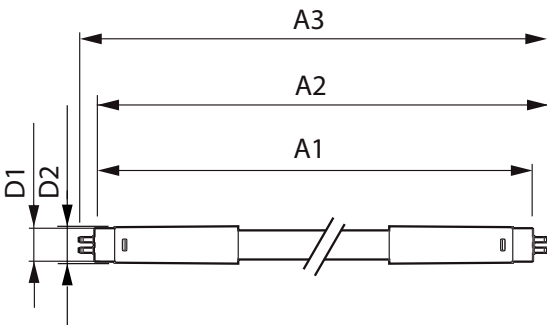

Product data

General Information		Power (Nom)	
Cap-Base	G5 [G5]		26 W
EU RoHS compliant	Yes	Lamp Current (Max)	700 mA
Nominal Lifetime (Nom)	50000 h	Lamp Current (Min)	450 mA
Switching Cycle	50000X	Starting Time (Nom)	0.5 s
		Warm Up Time to 60% Light (Nom)	0.5 s
		Power Factor (Nom)	0.9
		Voltage (Nom)	50-60 V
Light Technical		Temperature	
Color Code	830 [CCT of 3000K]	T-Ambient (Max)	45 °C
Beam Angle (Nom)	160 °	T-Ambient (Min)	-20 °C
Luminous Flux (Nom)	3700 lm	T-Storage (Max)	65 °C
Color Designation	White (WH)	T-Storage (Min)	-40 °C
Correlated Color Temperature (Nom)	3000 K	T-Case Maximum (Nom)	45 °C
Luminous Efficacy (rated) (Nom)	142.00 lm/W		
Color Consistency	<6	Controls and Dimming	
Color Rendering Index (Nom)	83	Dimmable	No
LLMF At End Of Nominal Lifetime (Nom)	70 %		
Operating and Electrical			
Input Frequency	35000-80000 Hz		

MASTER LEDtube InstantFit HF T5

Mechanical and Housing

Bulb Material	Plastic
Product Length	1200 mm

Approval and Application

Energy Efficiency Label (EEL)	A+
Energy Saving Product	Yes
Approval Marks	RoHS compliance TUV CE marking KEMA Keur certificate
Energy Consumption kWh/1000 h	31 kWh

Product Data

Full product code	871869670527800
Order product name	Master LEDtube HF 1200mm HO 26W 830 T5
EAN/UPC - Product	8718696705278
Order code	929001338302
Numerator - Quantity Per Pack	1
Numerator - Packs per outer box	10
Material Nr. (12NC)	929001338302
Net Weight (Piece)	0.155 kg

Dimensional drawing

TLED 1200mm 26-49W 3900lm 3000K G5 ND

Product	D1	D2	A1	A2	A3
Master LEDtube HF 1200mm HO 26W 830 T5	15.2 mm	21 mm	1147.8 mm	1154.9 mm	1162 mm

Photometric data

LEDtube 1200mm 26W G5 830 3700lm