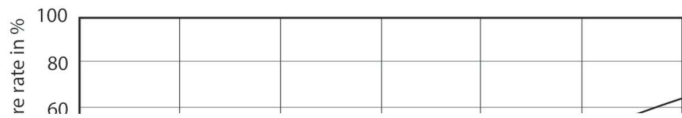

MASTER LEDtube InstantFit HF T5

Photometric data

Lifetime

LEDtube 1200mm 26W G5 3900lm

LEDtube 1200mm 26W G5 3900lm