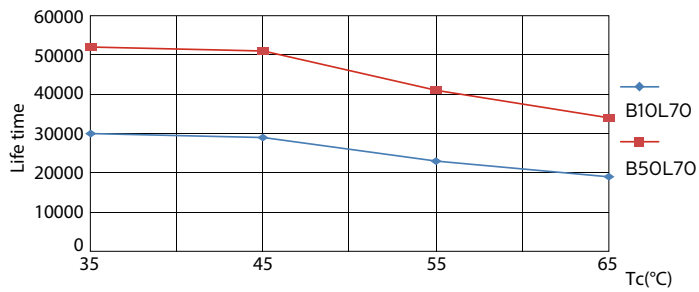

Product data

General Information		Power (Nom)	
Cap-Base	G5 [G5]		26 W
EU RoHS compliant	Yes	Lamp Current (Max)	700 mA
Nominal Lifetime (Nom)	50000 h	Lamp Current (Min)	450 mA
Switching Cycle	50000X	Starting Time (Nom)	0.5 s
		Warm Up Time to 60% Light (Nom)	0.5 s
		Power Factor (Nom)	0.9
		Voltage (Nom)	50-60 V
Light Technical		Temperature	
Color Code	830 [CCT of 3000K]	T-Ambient (Max)	45 °C
Beam Angle (Nom)	160 °	T-Ambient (Min)	-20 °C
Luminous Flux (Nom)	3700 lm	T-Storage (Max)	65 °C
Color Designation	White (WH)	T-Storage (Min)	-40 °C
Correlated Color Temperature (Nom)	3000 K	T-Case Maximum (Nom)	45 °C
Luminous Efficacy (rated) (Nom)	142.00 lm/W		
Color Consistency	<6	Controls and Dimming	
Color Rendering Index (Nom)	83	Dimmable	No
LLMF At End Of Nominal Lifetime (Nom)	70 %		
Operating and Electrical			
Input Frequency	35000-80000 Hz		

LEDtube 1200mm 26W G5

MASTER LEDtube InstantFit HF T5

Photometric data

Lifetime

LEDtube 1200mm 26W G5 3900lm

LEDtube 1200mm 26W G5 3900lm

LEDtube 1200mm 26W G5 3900lm

LEDtube 1200mm 26W G5 3900lm