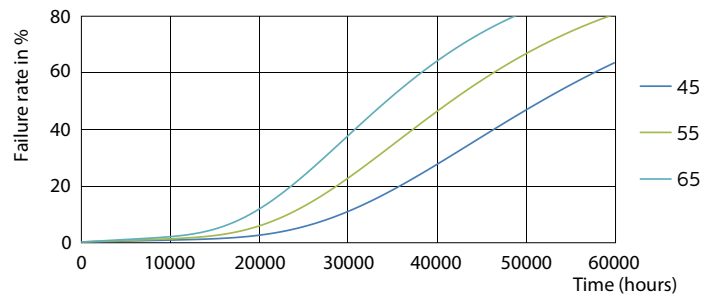

Product data

General Information		Power (Nom)	
Cap-Base	G5 [G5]		26 W
EU RoHS compliant	Yes	Lamp Current (Max)	700 mA
Nominal Lifetime (Nom)	50000 h	Lamp Current (Min)	450 mA
Switching Cycle	50000X	Starting Time (Nom)	0.5 s
		Warm Up Time to 60% Light (Nom)	0.5 s
		Power Factor (Nom)	0.9
		Voltage (Nom)	50-60 V
Light Technical		Temperature	
Color Code	830 [CCT of 3000K]	T-Ambient (Max)	45 °C
Beam Angle (Nom)	160 °	T-Ambient (Min)	-20 °C
Luminous Flux (Nom)	3700 lm	T-Storage (Max)	65 °C
Color Designation	White (WH)	T-Storage (Min)	-40 °C
Correlated Color Temperature (Nom)	3000 K	T-Case Maximum (Nom)	45 °C
Luminous Efficacy (rated) (Nom)	142.00 lm/W		
Color Consistency	<6	Controls and Dimming	
Color Rendering Index (Nom)	83	Dimmable	No
LLMF At End Of Nominal Lifetime (Nom)	70 %		
Operating and Electrical			
Input Frequency	35000-80000 Hz		

LEDtube 1200mm 26W G5

MASTER LEDtube InstantFit HF T5

Photometric data

Lifetime

LEDtube 1200mm 26W G5 3900lm

LEDtube 1200mm 26W G5 3900lm

LEDtube 1200mm 26W G5 3900lm

LEDtube 1200mm 26W G5 3900lm