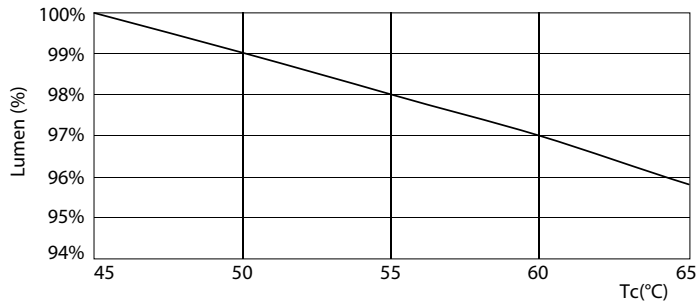

MASTER LEDtube InstantFit HF T5

Lifetime

LEDtube 1200mm 26W G5 3900lm