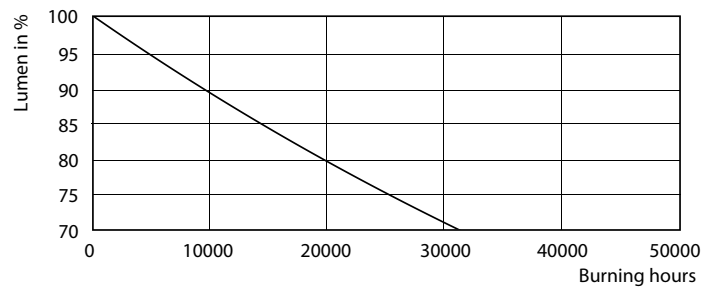

Warnings and Safety

• -

Product data

General Information		Operating and Electrical	
Cap base	G13 [Medium Bi-Pin Fluorescent]	Input frequency	50 to 60 Hz
EU RoHS compliant	Yes	Power (Rated) (Nom)	20 W
Nominal lifetime (nom.)	30000 h	Starting time (nom.)	0.5 s
Switching cycle	200,000X	Warm-up time to 60% light (nom.)	0.5 s
Light Technical		Power factor (nom.)	0.9
Colour Code	865 [CCT of 6,500 K]	Voltage (Nom)	220-240 V
Beam Angle (Nom)	240 °	Temperature	
Luminous flux (nom.)	2200 lm	T-ambient (max.)	45 °C
Colour designation	Cool Daylight	T-ambient (min.)	-20 °C
Correlated Colour Temperature (Nom)	6500 K	T storage (max.)	65 °C
Luminous efficacy (rated) (nom.)	110.00 lm/W	T storage (min.)	-40 °C
Colour consistency	<6	T-Case maximum (nom.)	45 °C
Colour rendering index (nom.)	80	Controls and Dimming	
LLMF at end of nominal lifetime (nom.)	70 %	Dimmable	No

CorePro LEDtube EM/Mains

Mechanical and Housing

Bulb material	Glass
Product length	1500 mm

Approval and Application

Energy efficiency label (EEL)	A+
Energy-saving product	Yes
Approval marks	CE marking RoHS compliance KEMA Keur certificate
Energy consumption kWh/1,000 hours	20 kWh

LEDtube 1500mm 20W G13 840 2200lm

CorePro LEDtube EM/Mains

Photometric data

SDPO_MLEDGA_0051-Spectral Power distribution

Lifetime

LEDtube 1500mm 20W G13 840 2200lm

LEDtube 1500mm 20W G13 840 2200lm