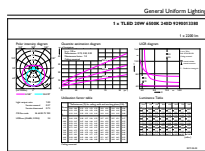

Warnings and Safety

• -

Product data

General Information		Operating and Electrical	
Cap base	G13 [Medium Bi-Pin Fluorescent]	Input frequency	50 to 60 Hz
EU RoHS compliant	Yes	Power (Rated) (Nom)	20 W
Nominal lifetime (nom.)	30000 h	Starting time (nom.)	0.5 s
Switching cycle	200,000X	Warm-up time to 60% light (nom.)	0.5 s
Light Technical		Power factor (nom.)	0.9
Colour Code	865 [CCT of 6,500 K]	Voltage (Nom)	220-240 V
Beam Angle (Nom)	240 °	Temperature	
Luminous flux (nom.)	2200 lm	T-ambient (max.)	45 °C
Colour designation	Cool Daylight	T-ambient (min.)	-20 °C
Correlated Colour Temperature (Nom)	6500 K	T storage (max.)	65 °C
Luminous efficacy (rated) (nom.)	110.00 lm/W	T storage (min.)	-40 °C
Colour consistency	<6	T-Case maximum (nom.)	45 °C
Colour rendering index (nom.)	80	Controls and Dimming	
LLMF at end of nominal lifetime (nom.)	70 %	Dimmable	No

CorePro LEDtube EM/Mains

Mechanical and Housing

Bulb material	Glass
Product length	1500 mm

Approval and Application

Energy efficiency label (EEL)	A+
Energy-saving product	Yes
Approval marks	CE marking RoHS compliance KEMA Keur certificate
Energy consumption kWh/1,000 hours	20 kWh

Dimensional drawing

A3

Product	D1	D2	A1	A2	A3
CorePro LEDtube 1500mm 20W 865	25.7 mm	28 mm	1500 mm	1507.1 mm	1514.2 mm

TLED 5ft 220-240V 20-57W 2200lm 6500K

Photometric data

LEDtube 1500mm 20W G13 865 2200lm