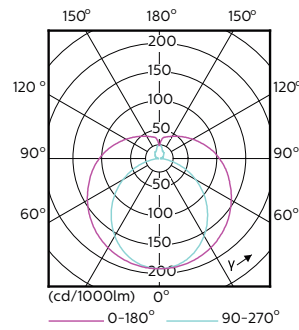

Warnings and Safety

• -

Product data

General Information		Operating and Electrical	
Cap base	G13 [Medium Bi-Pin Fluorescent]	Input frequency	50 to 60 Hz
EU RoHS compliant	Yes	Power (Rated) (Nom)	20 W
Nominal lifetime (nom.)	30000 h	Starting time (nom.)	0.5 s
Switching cycle	200,000X	Warm-up time to 60% light (nom.)	0.5 s
Light Technical		Power factor (nom.)	0.9
Colour Code	865 [CCT of 6,500 K]	Voltage (Nom)	220-240 V
Beam Angle (Nom)	240 °	Temperature	
Luminous flux (nom.)	2200 lm	T-ambient (max.)	45 °C
Colour designation	Cool Daylight	T-ambient (min.)	-20 °C
Correlated Colour Temperature (Nom)	6500 K	T storage (max.)	65 °C
Luminous efficacy (rated) (nom.)	110.00 lm/W	T storage (min.)	-40 °C
Colour consistency	<6	T-Case maximum (nom.)	45 °C
Colour rendering index (nom.)	80	Controls and Dimming	
LLMF at end of nominal lifetime (nom.)	70 %	Dimmable	No

CorePro LEDtube EM/Mains

Mechanical and Housing

Bulb material	Glass
Product length	1500 mm

Approval and Application

Energy efficiency label (EEL)	A+
Energy-saving product	Yes
Approval marks	CE marking RoHS compliance KEMA Keur certificate
Energy consumption kWh/1,000 hours	20 kWh

Dimensional drawing

A3

Product	D1	D2	A1	A2	A3
CorePro LEDtube 1500mm 20W 865	25.7 mm	28 mm	1500 mm	1507.1 mm	1514.2 mm

TLED 5ft 220-240V 20-57W 2200lm 6500K

Photometric data

LEDtube 1500mm 20W G13 865 2200lm