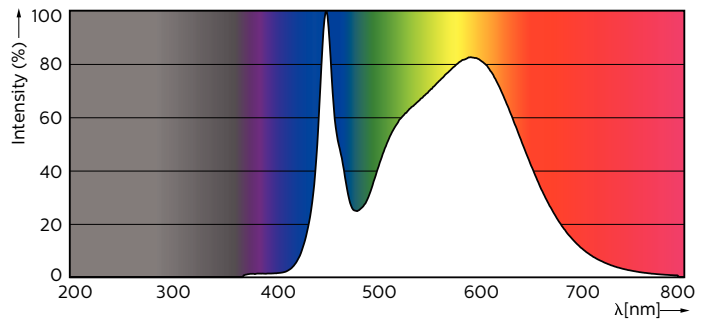

LEDtube 1200mm 16W G13 840 2500lm