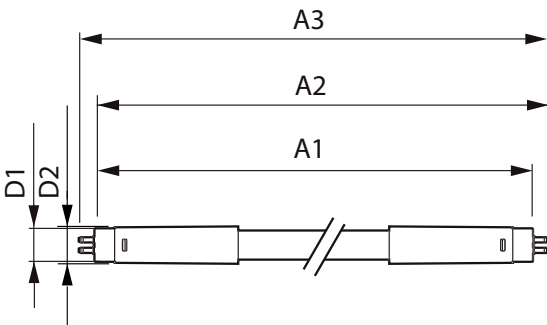

MASTER LEDtube Universal T8

Mechanical and Housing

Bulb Material	Plastic
Product Length	1200 mm

Approval and Application

Energy Efficiency Label (EEL)	A++
Energy Saving Product	Yes
Approval Marks	RoHS compliance TUV CE marking KEMA Keur certificate
Energy Consumption kWh/1000 h	16 kWh

Product Data

Full product code	871869670537700
-------------------	-----------------

Order product name	Master LEDtube Universal 1200mm UO 16W840 T8
EAN/UPC - Product	8718696705377
Order code	929001336102
Numerator - Quantity Per Pack	1
Numerator - Packs per outer box	10
Material Nr. (12NC)	929001336102
Net Weight (Piece)	0.270 kg

Dimensional drawing

TLED 16.5W-36W 2500lm 160D 4000K ND

Product	D1	D2	A1	A2	A3
Master LEDtube Universal 1200mm UO 16W840 T8	25.7 mm	28 mm	1199.4 mm	1206.5 mm	1213.6 mm

Photometric data

LEDtube 1200mm 16W G13 840 2500lm