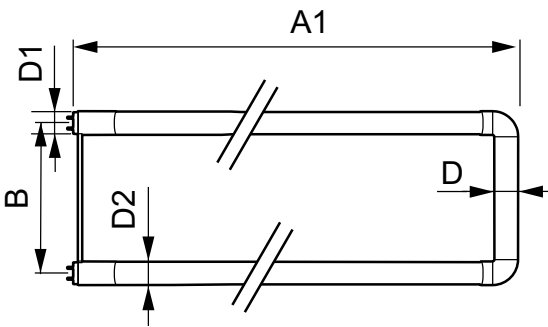

T8

Approval and Application

Energy Efficiency Label (EEL)	Not applicable
Energy Saving Product	Yes
Approval Marks	UL certificate RoHS compliance DLC compliance
Energy Consumption kWh/1000 h	- kWh
Energy Certifications	DLC Standard

Product Data

Order product name	13T8 LED/24-3500 IF-6U 10/1

EAN/UPC - Product	046677472368
Order code	929001311904
Numerator - Quantity Per Pack	1
Numerator - Packs per outer box	10
Material Nr. (12NC)	929001311904
Net Weight (Piece)	0.270 kg

Dimensional drawing

TLED Ubent Ubent 13-32W 2000lm 3500K ND

Product	D1	D2	B	A1	D
13T8 LED/24-3500 IF-6U 10/1	25.7 mm	28 mm	152 mm	570 mm	27.8 mm

Photometric data