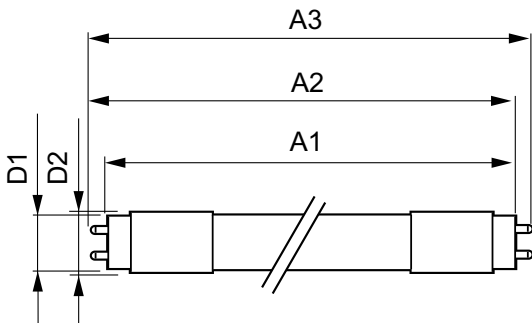

T8

Approval and Application

Energy Efficiency Label (EEL)	Not applicable
Energy Saving Product	Yes
Approval Marks	UL certificate RoHS compliance
Energy Consumption kWh/1000 h	- kWh

Product Data

Order product name	9T8 LED/36-4000 IF 10/1

EAN/UPC - Product	046677472337
Order code	929001311504
Numerator - Quantity Per Pack	1
Numerator - Packs per outer box	10
Material Nr. (12NC)	929001311504
Net Weight (Piece)	0.170 kg

Dimensional drawing

TLED 3ft 900mm 10.5-25W 1200lm 4000K ND

Product	D1	D2	A1	A2	A3
9T8 LED/36-4000 IF 10/1	25.7 mm	26.3 mm	893.4 mm	900.5 mm	907.6 mm

Photometric data