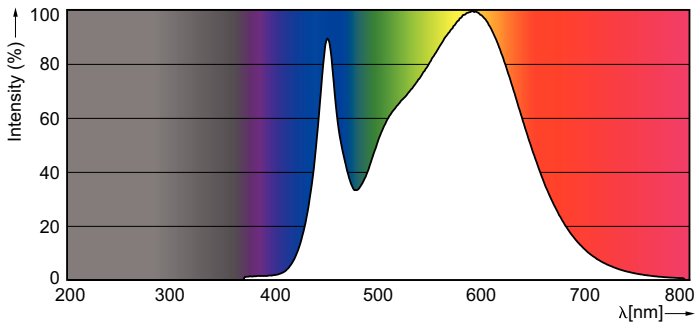

LEDtube 900mm 9W G13 840 1200lm