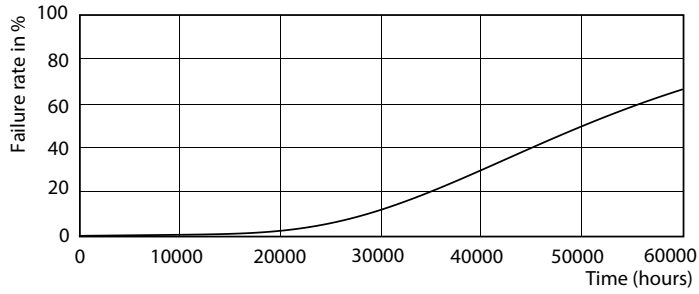

## Photometric data

General Uniform Lighting  
1 - TUBE FOR ASIAN LIGHT FIXTURES  
General Information  
Page 18

LEDtube 900mm 9W G13 840 1200lm

LEDtube 600mm 7W G13

Lifetime

LEDtube 600mm 7W G13

LEDtube 600mm 7W G13