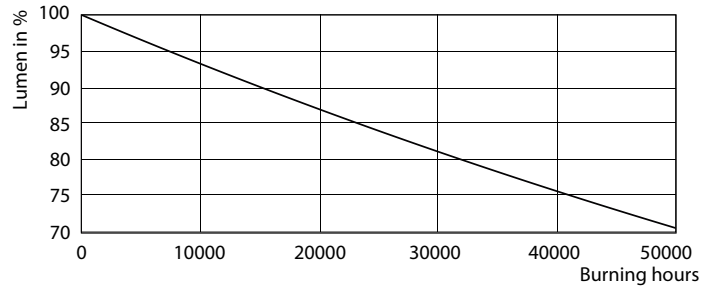

## Photometric data

General Uniform Lighting  
1 - TUBE FOR ASIAN LIGHT FIXTURES  
General Information  
Page 18

LEDtube 900mm 9W G13 840 1200lm

LEDtube 600mm 7W G13

Lifetime

LEDtube 600mm 7W G13

LEDtube 600mm 7W G13