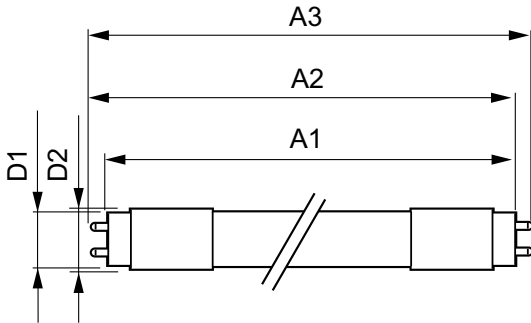

T8

Approval Marks	UL certificate RoHS compliance
Product Data	
Order product name	9T8 LED/36-3000 IF 10/1
EAN/UPC - Product	046677472313
Order code	929001311304

Numerator - Quantity Per Pack	1
Numerator - Packs per outer box	10
Material Nr. (12NC)	929001311304
Net Weight (Piece)	0.170 kg

Dimensional drawing

TLED 3ft 900mm 10.5-25W 1100lm 3000K ND

Product	D1	D2	A1	A2	A3
9T8 LED/36-3000 IF 10/1	25.7 mm	26.3 mm	893.4 mm	900.5 mm	907.6 mm

Photometric data