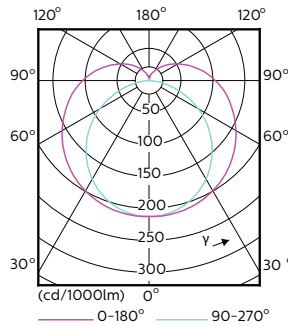

LEDtube 600mm 7W G13