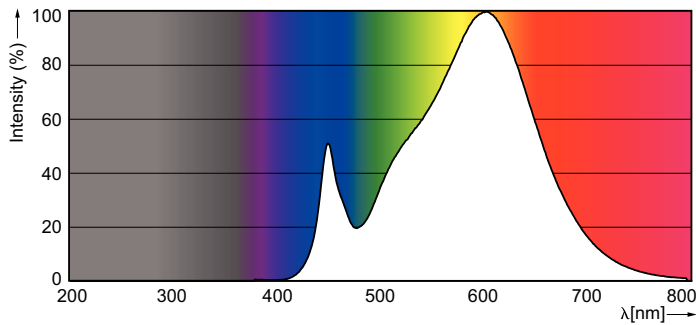

LEDtube 900mm 9W G13 830 1100lm