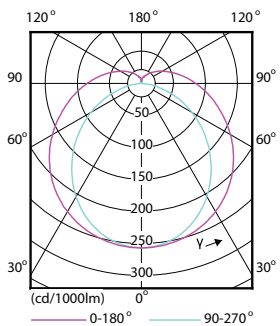

Product Data

Full product code	871869669747400
Order product name	MASTER LEDtube 600mm HO 8W830 T8
EAN/UPC - Product	8718696697474
Order code	929001307002
Numerator - Quantity Per Pack	1
Numerator - Packs per outer box	10
Material Nr. (12NC)	929001307002
Net Weight (Piece)	0.150 kg

Dimensional drawing

TLED 220-240V 8W-18W 1000lm 3000K G13

Product	D1	D2	A1	A2	A3
MASTER LEDtube 600mm HO 8W830 T8	25.78 mm	28 mm	588.5 mm	595.5 mm	602.5 mm

Photometric data

LEDtube 600mm 1200mm 1500mm UO T8

LEDtube 600mm HO 8W830 T8

MASTER LEDtube EM/Mains T8

Photometric data

LEDtube 600mm HO 8W830 T8

Lifetime

LEDtube 600mm 1200mm 1500mm UO T8

LEDtube 600mm 1200mm 1500mm UO T8