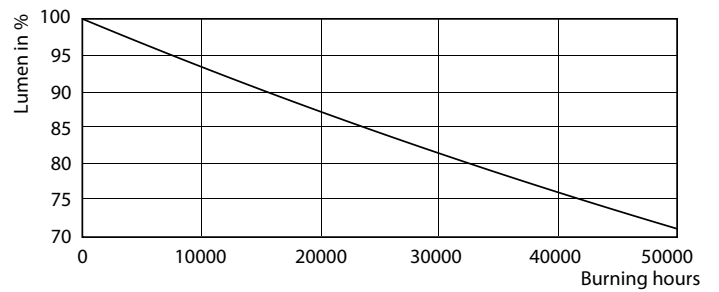

Warnings and Safety

- NOTES: The overall energy efficiency and light distribution of any installation that uses these lamps are determined by the design of the installation.

Product data

General Information	
Cap-Base	G13 ROT (Rotating) [Medium Bi-Pin Fluorescent]
EU RoHS compliant	Yes
Nominal Lifetime (Nom)	60000 h
Switching Cycle	200000X
Light Technical	
Color Code	830 [CCT of 3000K]
Beam Angle (Nom)	160 °
Luminous Flux (Nom)	1000 lm
Color Designation	White (WH)
Correlated Color Temperature (Nom)	3000 K
Luminous Efficacy (rated) (Nom)	125.00 lm/W
Color Consistency	<6
Color Rendering Index (Nom)	83

LEDtube 600mm HO 8W830 T8

MASTER LEDtube EM/Mains T8

Photometric data

LEDtube 600mm HO 8W830 T8

Lifetime

LEDtube 600mm 1200mm 1500mm UO T8

LEDtube 600mm 1200mm 1500mm UO T8