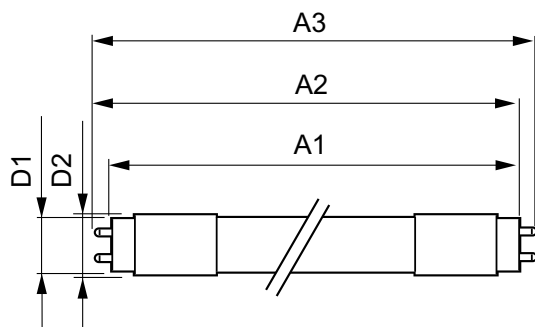

MASTER LEDtube EM/Mains T8

T-Storage (Min)	-40 °C
T-Case Maximum (Nom)	50 °C

Controls and Dimming

Dimmable	No

Mechanical and Housing

Bulb Finish	Frosted
Bulb Material	Plastic
Product Length	600 mm

Approval and Application

Energy Efficiency Label (EEL)	A++
Energy Saving Product	Yes
Approval Marks	RoHS compliance TUV CE marking KEMA Keur certificate

Energy Consumption kWh/1000 h	8 kWh

Product Data

Full product code	871869669747400
Order product name	MASTER LEDtube 600mm HO 8W830 T8
EAN/UPC - Product	8718696697474
Order code	929001307002
Numerator - Quantity Per Pack	1
Numerator - Packs per outer box	10
Material Nr. (12NC)	929001307002
Net Weight (Piece)	0.150 kg

Dimensional drawing

TLED 220-240V 8W-18W 1000lm 3000K G13

Product	D1	D2	A1	A2	A3
MASTER LEDtube 600mm HO 8W830 T8	25.78 mm	28 mm	588.5 mm	595.5 mm	602.5 mm