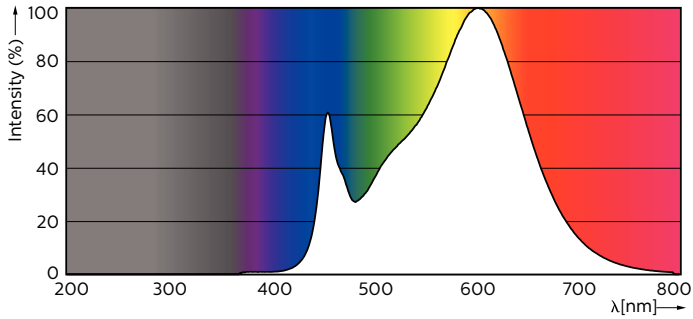

MASTER LEDtube EM/Mains T8

Photometric data

LEDtube 600mm HO 8W830 T8