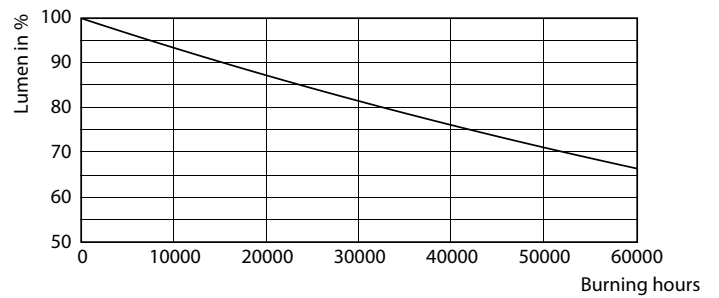

MASTER LEDtube InstantFit HF T8

Photometric data

Lifetime

LEDtube HF HO-UO 14-24W G13 830-865 T8