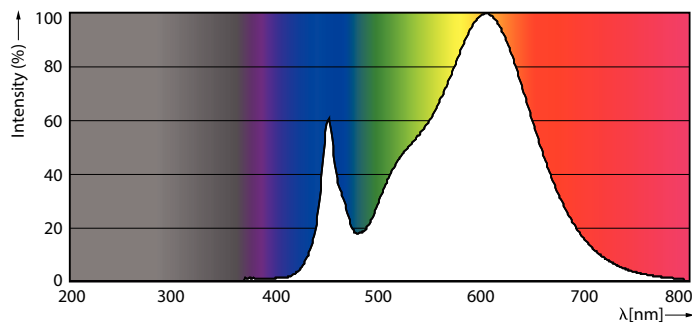

Photometric data

MAS LEDtube HF 1500mm UO 24W830 T8

MAS LEDtube HF 1500mm UO 24W865 T8