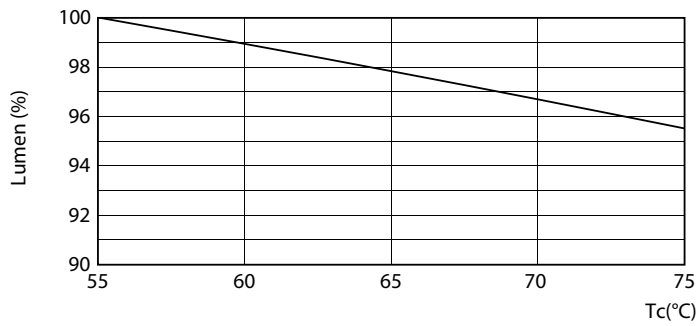

Lifetime

LEDtube HF 1500mm HO-UO 20-24W G13 830-865 T8