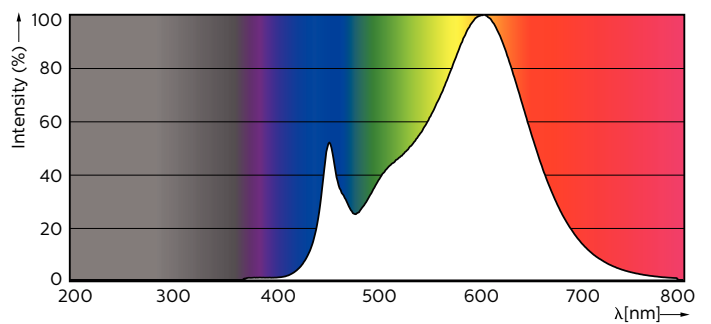

LEDtube 1500mm UO 24W 830 T8