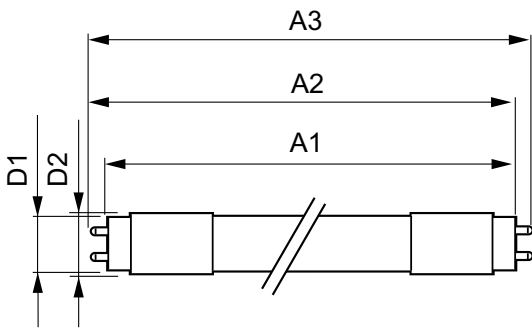

MASTER LEDtube EM/Mains T8

T-Storage (Min)	-40 °C
T-Case Maximum (Nom)	60 °C
Controls and Dimming	
Dimmable	No
Mechanical and Housing	
Product Length	1500 mm
Approval and Application	
Energy Efficiency Label (EEL)	A++
Energy Saving Product	Yes
Approval Marks	TUV CE marking RoHS compliance KEMA Keur certificate

Energy Consumption kWh/1000 h	24 kWh
Product Data	
Full product code	871869668742000
Order product name	MASTER LEDtube 1500mm UO 24W 830 T8
EAN/UPC - Product	8718696687420
Order code	929001298102
Numerator - Quantity Per Pack	1
Numerator - Packs per outer box	10
Material Nr. (12NC)	929001298102
Net Weight (Piece)	0.310 kg

Dimensional drawing

TLED 4ft 24W-58W 3400lm 160D 3000K G13ND

Product	D1	D2	A1	A2	A3
MASTER LEDtube 1500mm UO 24W 830 T8	25.78 mm	28 mm	1498.7 mm	1505.8 mm	1512.9 mm

Photometric data

LEDtube 1500mm UO 24W 830 T8