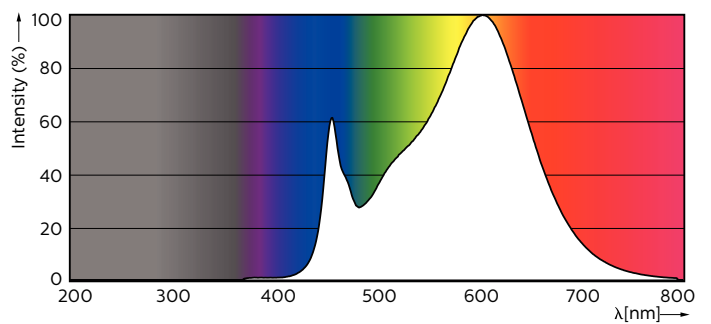

LEDtube 1200mm UO 16W 830 T8

LEDtube 1200mm UO 16W 830 T8