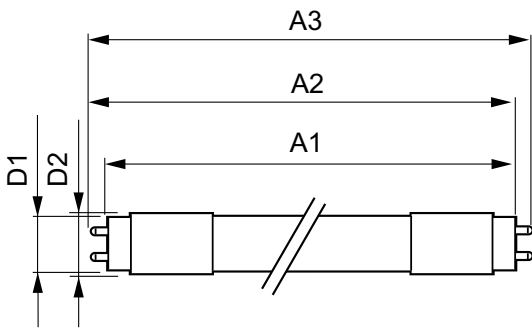

MASTER LEDtube EM/Mains T8

T-Storage (Min)	-40 °C
T-Case Maximum (Nom)	55 °C
Controls and Dimming	
Dimmable	No
Mechanical and Housing	
Product Length	1200 mm
Approval and Application	
Energy Efficiency Label (EEL)	A++
Energy Saving Product	Yes
Approval Marks	TUV CE marking RoHS compliance KEMA Keur certificate

Energy Consumption kWh/1000 h	16 kWh
Product Data	
Full product code	871869668736900
Order product name	MASTER LEDtube 1200mm UO 16W 830 T8
EAN/UPC - Product	8718696687369
Order code	929001297802
Numerator - Quantity Per Pack	1
Numerator - Packs per outer box	10
Material Nr. (12NC)	929001297802
Net Weight (Piece)	0.251 kg

Dimensional drawing

TLED 4ft 16W-36W 2300lm 160D 3000K G13ND

Product	D1	D2	A1	A2	A3
MASTER LEDtube 1200mm UO 16W 830 T8	25.78 mm	28 mm	1198.2 mm	1205.3 mm	1212.4 mm

Photometric data