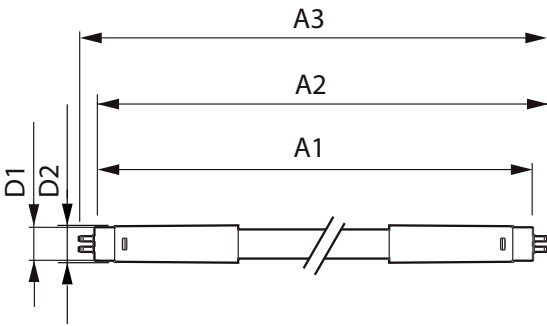

Product data

General Information		Power (Rated) (Nom)	
Cap-Base	G5 [G5]		26 W
EU RoHS compliant	Yes	Lamp Current (Max)	415 mA
Nominal Lifetime (Nom)	50000 h	Lamp Current (Min)	240 mA
Switching Cycle	50000X	Starting Time (Nom)	0.5 s
		Warm Up Time to 60% Light (Nom)	0.5 s
Light Technical		Power Factor (Nom)	0.9
Colour Code	865 [CCT of 6500K]	Voltage (Nom)	100-135 V
Beam Angle (Nom)	200 °	Temperature	
Luminous Flux (Nom)	3900 lm	T-Ambient (Max)	45 °C
Colour Designation	Cool Daylight	T-Ambient (Min)	-20 °C
Colour Temperature, horizontal (Nom)	6500 K	T-Storage (Max)	65 °C
Luminous Efficacy (rated) (Nom)	150.00 lm/W	T-Storage (Min)	-40 °C
Color Consistency	<6	T-Case Maximum (Nom)	45 °C
Colour Rendering Index horiz (Nom)	83	Controls and Dimming	
LLMF At End Of Nominal Lifetime (Nom)	70 %	Dimmable	No
Operating and Electrical			
Input Frequency	39000-60000 Hz		

MASTER LEDtube InstantFit HF T5

Mechanical and Housing

Bulb Finish	Frosted
Bulb Material	Plastic
Product Length	1500 mm

Approval and Application

Energy Efficiency Label	A++
Energy Saving Product	Yes
Approval Marks	TUV CE marking RoHS compliance KEMA Keur certificate
Energy Consumption kWh/1000 h	31 kWh

Product Data

Full product code	871869668556300
Order product name	Master LEDtube HF 1500mm HO 26W 865 T5
EAN/UPC - Product	8718696685563
Order code	68556300
Numerator - Quantity Per Pack	1
Numerator - Packs per outer box	10
Material Nr. (12NC)	929001296302
Net Weight (Piece)	0.197 kg

Dimensional drawing

TLED 230V 26W-49W 3700lm 6500K G5 ND

Product	D1	D2	A1	A2	A3
Master LEDtube HF 1500mm HO 26W 865 T5	15.2 mm	21 mm	1447.8 mm	1454.9 mm	1462 mm

Photometric data

LEDtube HF 1500mm 26W G5 865 3900lm T5 HO