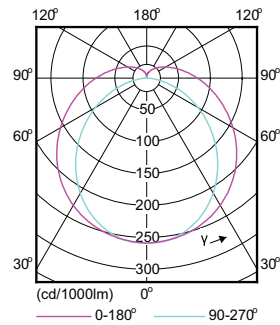

Product data

General Information		Power (Rated) (Nom)	
Cap-Base	G5 [G5]		26 W
EU RoHS compliant	Yes	Lamp Current (Max)	415 mA
Nominal Lifetime (Nom)	50000 h	Lamp Current (Min)	240 mA
Switching Cycle	50000X	Starting Time (Nom)	0.5 s
		Warm Up Time to 60% Light (Nom)	0.5 s
Light Technical		Power Factor (Nom)	0.9
Colour Code	865 [CCT of 6500K]	Voltage (Nom)	100-135 V
Beam Angle (Nom)	200 °	Temperature	
Luminous Flux (Nom)	3900 lm	T-Ambient (Max)	45 °C
Colour Designation	Cool Daylight	T-Ambient (Min)	-20 °C
Colour Temperature, horizontal (Nom)	6500 K	T-Storage (Max)	65 °C
Luminous Efficacy (rated) (Nom)	150.00 lm/W	T-Storage (Min)	-40 °C
Color Consistency	<6	T-Case Maximum (Nom)	45 °C
Colour Rendering Index horiz (Nom)	83	Controls and Dimming	
LLMF At End Of Nominal Lifetime (Nom)	70 %	Dimmable	No
Operating and Electrical			
Input Frequency	39000-60000 Hz		

Product Data

Full product code	871869668556300
Order product name	Master LEDtube HF 1500mm HO 26W 865 T5
EAN/UPC - Product	8718696685563
Order code	68556300
Numerator - Quantity Per Pack	1
Numerator - Packs per outer box	10
Material Nr. (12NC)	929001296302
Net Weight (Piece)	0.197 kg

Dimensional drawing

TLED 230V 26W-49W 3700lm 6500K G5 ND

Product	D1	D2	A1	A2	A3
Master LEDtube HF 1500mm HO 26W 865 T5	15.2 mm	21 mm	1447.8 mm	1454.9 mm	1462 mm

Photometric data

LEDtube HF 1500mm 26W G5 865 3900lm T5 HO