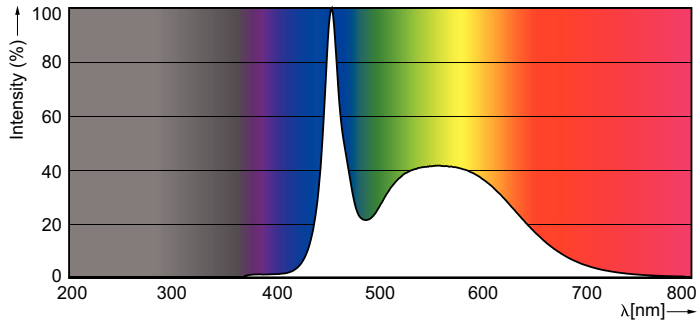

MASTER LEDtube InstantFit HF T5

Photometric data

LEDtube HF 1500mm 26W G5 865 3900lm T5 HO