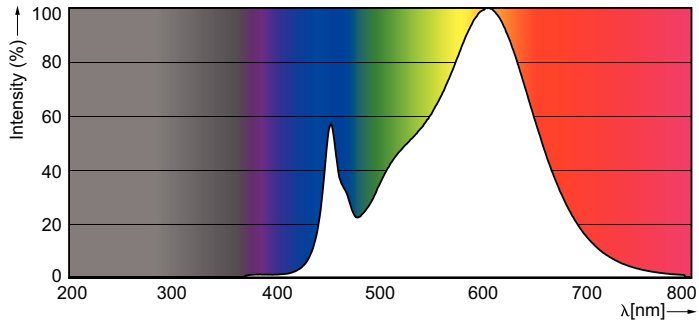

MASTER LEDtube InstantFit HF T5

Photometric data

LEDtube HF 1500mm 26W G5 830 3700lm T5 HO