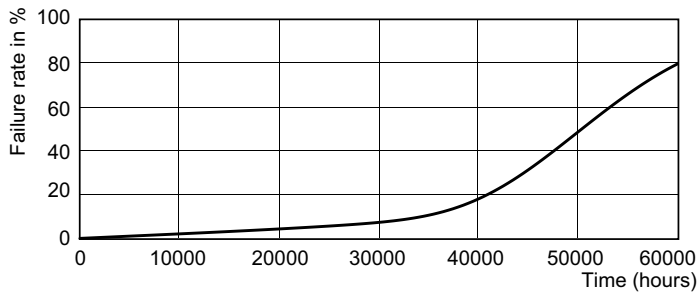

Lifetime

LEDtube HF 1500mm 26W G5 T5