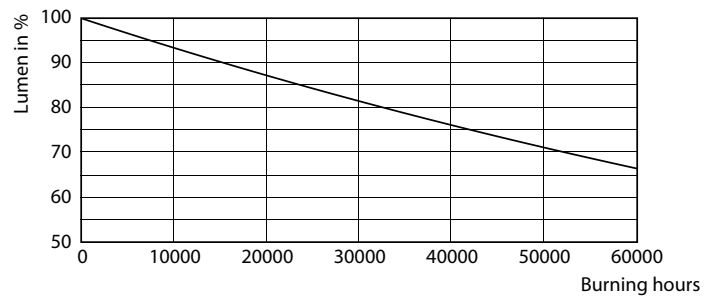

LEDtube HF 1500mm 26W G5 T5