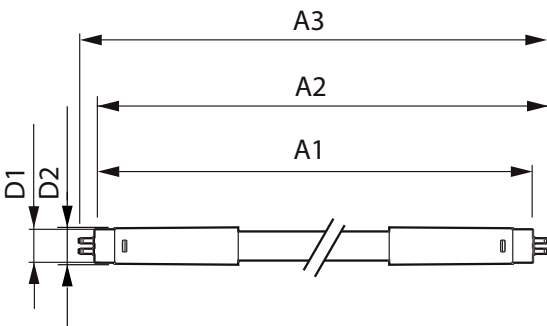

MASTER LEDtube InstantFit HF T5

Mechanical and Housing

Bulb Finish	Frosted
Bulb Material	Plastic
Product Length	1500 mm

Approval and Application

Energy Efficiency Label (EEL)	A+
Energy Saving Product	Yes
Approval Marks	TUV CE marking RoHS compliance KEMA Keur certificate
Energy Consumption kWh/1000 h	31 kWh

Product Data

Full product code	87186966852500
Order product name	Master LEDtube HF 1500mm HO 26W 830 T5
EAN/UPC - Product	87186966852525
Order code	929001296102
Numerator - Quantity Per Pack	1
Numerator - Packs per outer box	10
Material Nr. (12NC)	929001296102
Net Weight (Piece)	0.197 kg

Dimensional drawing

TLED 230V 26W-49W 3700lm 3000K G5 ND

Product	D1	D2	A1	A2	A3
Master LEDtube HF 1500mm HO 26W 830 T5	15.2 mm	21 mm	1447.8 mm	1454.9 mm	1462 mm

Photometric data