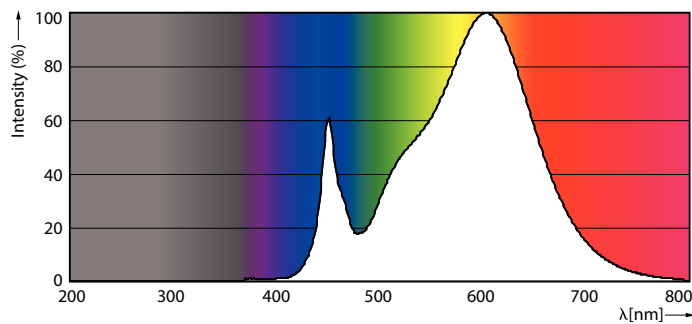

Photometric data

MAS LEDtube HF 1500mm HO 20W830 T8

MAS LEDtube HF 1500mm HO 20W830 T8