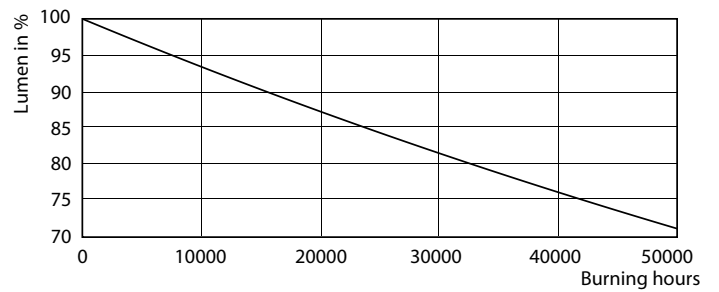

MasterConnect T8

Photometric data

LEDtube 1200mm 14W G13 850 2100lm

Lifetime

LEDtube 1200mm 14W G13 2000lm

LEDtube 1200mm 14W G13 2000lm