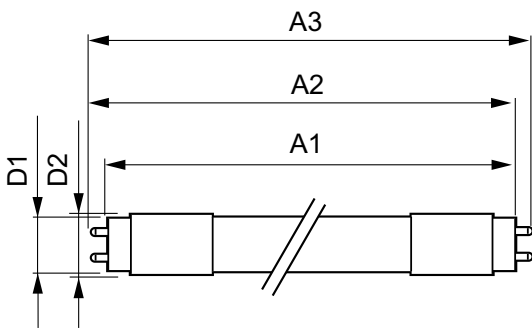

Product data

General Information		Temperature	
Cap-Base	G13 [Medium Bi-Pin Fluorescent]	Lamp Current (Max)	240 mA
EU RoHS compliant	Yes	Lamp Current (Min)	130 mA
Nominal Lifetime (Nom)	50000 h	Starting Time (Nom)	0.5 s
Switching Cycle	50000X	Warm Up Time to 60% Light (Nom)	0.5 s
Light Technical		Power Factor (Nom)	0.9
Color Code	850 [CCT of 5000K]	Voltage (Nom)	120-277, 347 V
Beam Angle (Nom)	160 °	Temperature	
Luminous Flux (Nom)	2100 lm	T-Ambient (Max)	45 °C
Color Designation	Daylight	T-Ambient (Min)	-20 °C
Correlated Color Temperature (Nom)	5000 K	T-Storage (Max)	65 °C
Luminous Efficacy (rated) (Nom)	150.00 lm/W	T-Storage (Min)	-40 °C
Color Consistency	<6	T-Case Maximum (Nom)	40 °C
Color Rendering Index (Nom)	82	Controls and Dimming	
LLMF At End Of Nominal Lifetime (Nom)	70 %	Dimmable	Wireless Dim
Operating and Electrical		Mechanical and Housing	
Input Frequency	50 to 60 Hz	Product Length	1200 mm
Power (Nom)	14 W		

Product Data

Order product name	14T8/48-850/IF21/MAScon IA 10/1
--------------------	---------------------------------

EAN/UPC - Product	046677537203
Order code	929001281464
Numerator - Quantity Per Pack	1
Numerator - Packs per outer box	10
Material Nr. (12NC)	929001281464
Net Weight (Piece)	0.220 kg

Dimensional drawing

14T8/48-5000 IF 10/1 EasySmart

Product	D1	D2	A1	A2	A3
14T8/48-850/IF21/MAScon IA 10/1	25.7 mm	26.3 mm	1198 mm	1205 mm	1212 mm

Photometric data

LEDtube 1200mm 14W G13 850 2100lm

LEDtube 1200mm 14W G13 2000lm