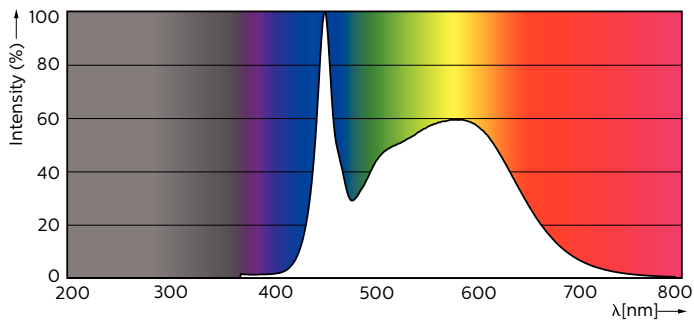

Photometric data

LEDtube 1200mm 14W G13 850 2100lm