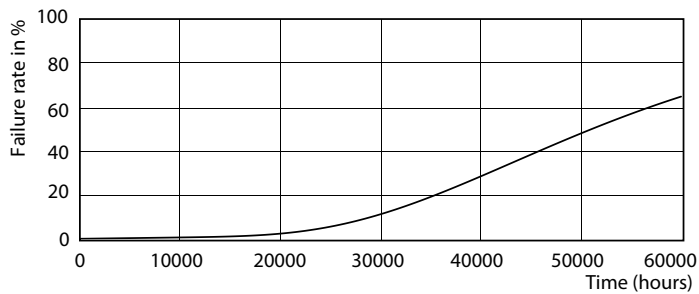

MasterConnect T8

Photometric data

LEDtube 1200mm 14W G13 850 2100lm

Lifetime

LEDtube 1200mm 14W G13 2000lm

LEDtube 1200mm 14W G13 2000lm