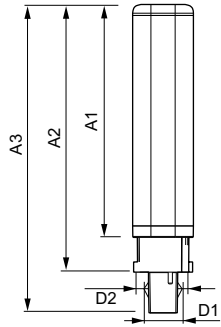

Product data

General Information		Warm Up Time to 60% Light (Nom)	
Cap-Base	G24D-3 [G24d-3]		0.5 s
EU RoHS compliant	Yes	Power Factor (Nom)	0.9
Nominal Lifetime (Nom)	30000 h	Voltage (Nom)	220-240 V
Switching Cycle	50000X	Temperature	
Light Technical		T-Ambient (Max)	35 °C
Color Code	865 [CCT of 6500K]	T-Ambient (Min)	-20 °C
Beam Angle (Nom)	120 °	T-Storage (Max)	65 °C
Luminous Flux (Nom)	1000 lm	T-Storage (Min)	-40 °C
Color Designation	Cool Daylight	T-Case Maximum (Nom)	75 °C
Correlated Color Temperature (Nom)	6500 K	Controls and Dimming	
Luminous Efficacy (rated) (Nom)	117.00 lm/W	Dimmable	No
Color Consistency	<6	Mechanical and Housing	
Color Rendering Index (Nom)	83	Product Length	200 mm
LLMF At End Of Nominal Lifetime (Nom)	70 %	Approval and Application	
Operating and Electrical		Energy Efficiency Label (EEL)	A+
Input Frequency	50 to 60 Hz	Energy Saving Product	Yes
Power (Nom)	8.5 W	Approval Marks	TUV CE marking RoHS compliance KEMA Keur certificate
Lamp Current (Max)	43 mA		
Lamp Current (Min)	33 mA		
Starting Time (Nom)	0.5 s		

Numerator - Quantity Per Pack	1
Numerator - Packs per outer box	10
Material Nr. (12NC)	929001280108
Net Weight (Piece)	0.090 kg

Dimensional drawing

PLED APR EM 230V8.5W 1000lm 865 G24D-3

Product	D1	D2	A1	A2	A3
LED PLC 8.5W 865 2P G24d-3	24.3 mm	28.4 mm	128.8 mm	148 mm	170.6 mm