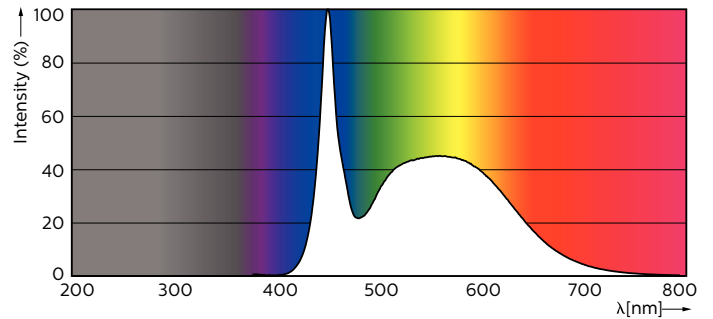

LEDtube PLC 100mm 9W G24D-3 865 1000lm