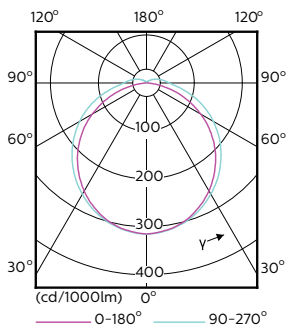

LEDtube PLC 100mm 9W G24D-3 865 1000lm

LEDtube PLC 100mm 9W G24D-3 865 1000lm