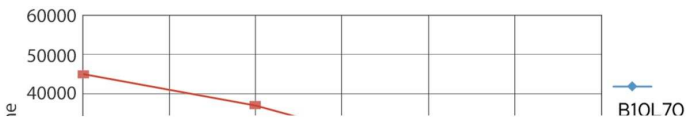

Product data

General Information		Warm Up Time to 60% Light (Nom)	
Cap-Base	G24D-3 [G24d-3]		0.5 s
EU RoHS compliant	Yes	Power Factor (Nom)	0.9
Nominal Lifetime (Nom)	30000 h	Voltage (Nom)	220-240 V
Switching Cycle	50000X	Temperature	
Light Technical		T-Ambient (Max)	35 °C
Color Code	865 [CCT of 6500K]	T-Ambient (Min)	-20 °C
Beam Angle (Nom)	120 °	T-Storage (Max)	65 °C
Luminous Flux (Nom)	1000 lm	T-Storage (Min)	-40 °C
Color Designation	Cool Daylight	T-Case Maximum (Nom)	75 °C
Correlated Color Temperature (Nom)	6500 K	Controls and Dimming	
Luminous Efficacy (rated) (Nom)	117.00 lm/W	Dimmable	No
Color Consistency	<6	Mechanical and Housing	
Color Rendering Index (Nom)	83	Product Length	200 mm
LLMF At End Of Nominal Lifetime (Nom)	70 %	Approval and Application	
Operating and Electrical		Energy Efficiency Label (EEL)	A+
Input Frequency	50 to 60 Hz	Energy Saving Product	Yes
Power (Nom)	8.5 W	Approval Marks	TUV CE marking RoHS compliance KEMA Keur certificate
Lamp Current (Max)	43 mA		
Lamp Current (Min)	33 mA		
Starting Time (Nom)	0.5 s		

Photometric data

LEDtube PLC 100mm 9W G24D-3 865 1000lm

LEDtube PLC 100mm 9W G24D-3 865 1000lm

LEDtube PLC 100mm 9W G24D-3 865 1000lm

CorePro LED PLC 2P

Lifetime

LEDtube PLC 100mm 9W G24D-3 830 950lm

LEDtube PLC 100mm 9W G24D-3 830 950lm