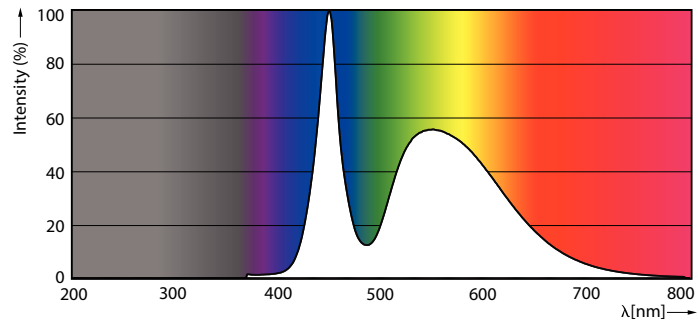

Product data

General Information		Voltage (Nom)	
Cap-Base	G13 [Medium Bi-Pin Fluorescent]	220-240 V	
EU RoHS compliant	Yes	Temperature	
Nominal Lifetime (Nom)	15000 h	T-Ambient (Max)	45 °C
Switching Cycle	50000X	T-Ambient (Min)	-20 °C
Light Technical		T-Storage (Max)	65 °C
Color Code	765 [CCT of 6500K]	T-Storage (Min)	-40 °C
Beam Angle (Nom)	240 °	T-Case Maximum (Nom)	65 °C
Luminous Flux (Nom)	2100 lm	Controls and Dimming	
Color Designation	Cool Daylight	Dimmable	No
Correlated Color Temperature (Nom)	6500 K	Mechanical and Housing	
Luminous Efficacy (rated) (Nom)	105.00 lm/W	Product Length	1200 mm
Color Consistency	<7	Approval and Application	
Color Rendering Index (Nom)	70	Energy Efficiency Label (EEL)	A+
LLMF At End Of Nominal Lifetime (Nom)	70 %	Energy Saving Product	Yes
Operating and Electrical		Approval Marks	RoHS compliance KEMA Keur certificate
Input Frequency	50 to 60 Hz	Energy Consumption kWh/1000 h	20 kWh
Power (Nom)	20 W	Product Data	
Starting Time (Nom)	0.5 s	Full product code	871869667436900
Warm Up Time to 60% Light (Nom)	0.5 s		
Power Factor (Nom)	0.5		

Dimensional drawing

A3

Product	D1	D2	A1	A2	A3
LEDtube HO 1200mm 20W 765 T8 AP I G	25.7 mm	28 mm	1198 mm	1205 mm	1212 mm

TLED Ecofit APR HO 1200mm 4ft T8 220-240

Photometric data

LEDtube HO 20W G13 765 T8 AP I G