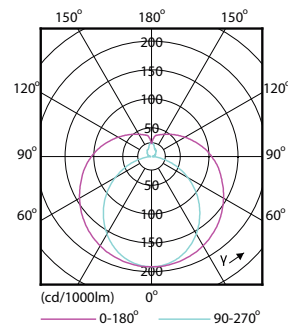

Product data

General Information		Voltage (Nom)	
Cap-Base	G13 [Medium Bi-Pin Fluorescent]	220-240 V	
EU RoHS compliant	Yes	Temperature	
Nominal Lifetime (Nom)	15000 h	T-Ambient (Max)	45 °C
Switching Cycle	50000X	T-Ambient (Min)	-20 °C
Light Technical		T-Storage (Max)	65 °C
Color Code	765 [CCT of 6500K]	T-Storage (Min)	-40 °C
Beam Angle (Nom)	240 °	T-Case Maximum (Nom)	65 °C
Luminous Flux (Nom)	2100 lm	Controls and Dimming	
Color Designation	Cool Daylight	Dimmable	No
Correlated Color Temperature (Nom)	6500 K	Mechanical and Housing	
Luminous Efficacy (rated) (Nom)	105.00 lm/W	Product Length	1200 mm
Color Consistency	<7	Approval and Application	
Color Rendering Index (Nom)	70	Energy Efficiency Label (EEL)	A+
LLMF At End Of Nominal Lifetime (Nom)	70 %	Energy Saving Product	Yes
Operating and Electrical		Approval Marks	RoHS compliance KEMA Keur certificate
Input Frequency	50 to 60 Hz	Energy Consumption kWh/1000 h	20 kWh
Power (Nom)	20 W	Product Data	
Starting Time (Nom)	0.5 s	Full product code	871869667436900
Warm Up Time to 60% Light (Nom)	0.5 s		
Power Factor (Nom)	0.5		

Dimensional drawing

A3

Product	D1	D2	A1	A2	A3
LEDtube HO 1200mm 20W 765 T8 AP I G	25.7 mm	28 mm	1198 mm	1205 mm	1212 mm

TLED Ecofit APR HO 1200mm 4ft T8 220-240

Photometric data

LEDtube HO 20W G13 765 T8 AP I G