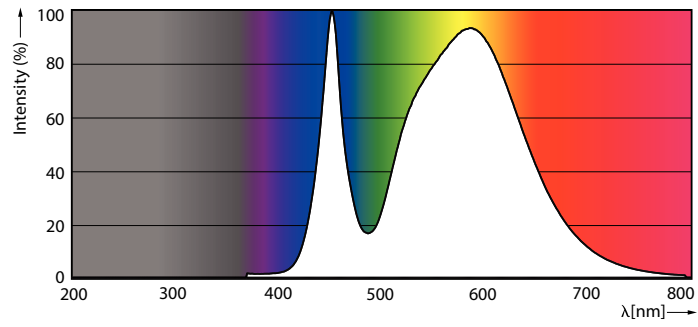

Product data

General Information	
Cap-Base	G13 [Medium Bi-Pin Fluorescent]
EU RoHS compliant	Yes
Nominal Lifetime (Nom)	15000 h
Switching Cycle	50000X
Light Technical	
Color Code	740 [CCT of 4000K]
Beam Angle (Nom)	240 °
Luminous Flux (Nom)	2100 lm
Color Designation	Cool White (CW)
Correlated Color Temperature (Nom)	4000 K
Luminous Efficacy (rated) (Nom)	105.00 lm/W
Color Consistency	<7
Color Rendering Index (Nom)	70
LLMF At End Of Nominal Lifetime (Nom)	70 %
Operating and Electrical	
Input Frequency	50 to 60 Hz
Power (Nom)	20 W
Starting Time (Nom)	0.5 s
Warm Up Time to 60% Light (Nom)	0.5 s
Power Factor (Nom)	0.5

Dimensional drawing

A3

Product	D1	D2	A1	A2	A3
LEDtube HO 1200mm 20W 740 T8 AP I G	25.7 mm	28 mm	1198 mm	1205 mm	1212 mm

TLED Ecofit APR HO 1200mm 4ft T8 220-240

Photometric data

LEDtube HO 20W G13 740 T8 AP I G