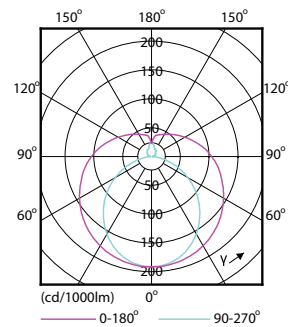

Product data

General Information	
Cap-Base	G13 [Medium Bi-Pin Fluorescent]
EU RoHS compliant	Yes
Nominal Lifetime (Nom)	15000 h
Switching Cycle	50000X
Light Technical	
Color Code	740 [CCT of 4000K]
Beam Angle (Nom)	240 °
Luminous Flux (Nom)	2100 lm
Color Designation	Cool White (CW)
Correlated Color Temperature (Nom)	4000 K
Luminous Efficacy (rated) (Nom)	105.00 lm/W
Color Consistency	<7
Color Rendering Index (Nom)	70
LLMF At End Of Nominal Lifetime (Nom)	70 %
Operating and Electrical	
Input Frequency	50 to 60 Hz
Power (Nom)	20 W
Starting Time (Nom)	0.5 s
Warm Up Time to 60% Light (Nom)	0.5 s
Power Factor (Nom)	0.5

Dimensional drawing

A3

Product	D1	D2	A1	A2	A3
LEDtube HO 1200mm 20W 740 T8 AP I G	25.7 mm	28 mm	1198 mm	1205 mm	1212 mm

TLED Ecofit APR HO 1200mm 4ft T8 220-240

Photometric data

LEDtube HO 20W G13 740 T8 AP I G