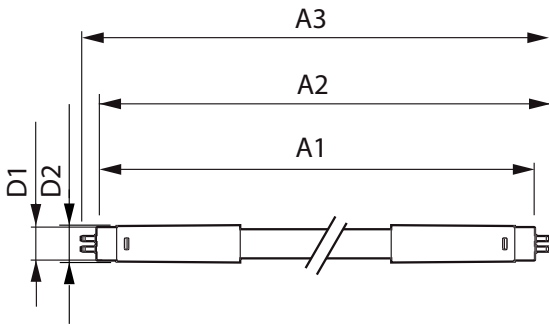

Essential LED tubes T5 Mains

Approval and Application

Energy Efficiency Label (EEL)	A+
Energy Saving Product	Yes
Approval Marks	CE marking RoHS compliance KEMA Keur certificate
Energy Consumption kWh/1000 h	- kWh

Product Data

Full product code	871869666752100

Order product name	CorePro LEDtube 1200mm 16W840 G5 I MX
EAN/UPC - Product	8718696667521
Order code	929001275212
Numerator - Quantity Per Pack	1
Numerator - Packs per outer box	20
Material Nr. (12NC)	929001275212
Net Weight (Piece)	0.162 kg

Dimensional drawing

TLED 100-240V 16-28W 4000K G5 ND

Product	D1	D2	A1	A2	A3
CorePro LEDtube 1200mm 16W840 G5 I MX	15.8 mm	19 mm	1149 mm	1156.1 mm	1163.2 mm