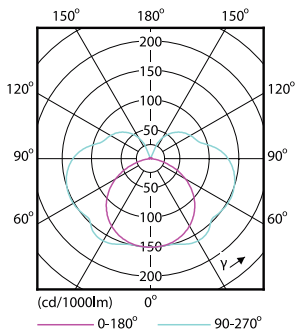

LED Lamps, CorePro R7S 118mm 14-100W /840 D