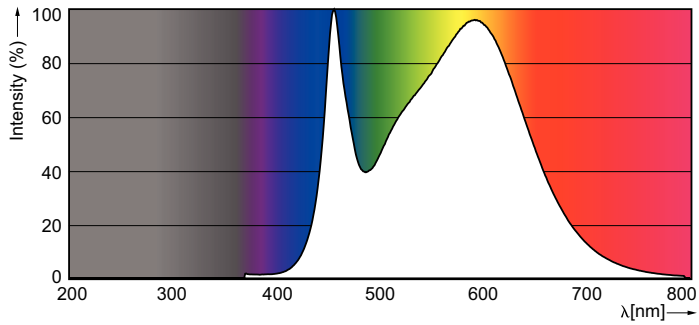

CorePro LEDlinear MV

Material no. (12 NC)	929001243802
SAP net weight (piece)	0.095 kg

Dimensional drawing

C

Product	D	C
CorePro LED linear R7S 118mm 14-100W 840 D	29 mm	118 mm

Linear 220V 15W-100W1500lm 4000K R7S Dim

Photometric data

LED Lamps, CorePro R7S 118mm 14-100W /840 D

LED Lamps, CorePro R7S 118mm 14-100W /840 D