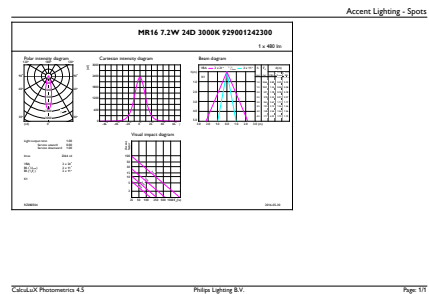

Product data

General Information		LLMF At End Of Nominal Lifetime (Nom) 70 %	
Cap-Base	GU5.3 [GU5.3]		
EU RoHS compliant	Yes	Operating and Electrical	
Nominal Lifetime (Nom)	40000 h	Input Frequency	- Hz
Switching Cycle	50000X	Power (Nom)	7.2 W
Technical Type	7.2-50W	Lamp Current (Nom)	800 mA
Light Technical		Wattage Equivalent	50 W
Color Code	930 [CCT of 3000K]	Starting Time (Nom)	0.5 s
Beam Angle (Nom)	24 °	Warm Up Time to 60% Light (Nom)	1 s
Luminous Flux (Nom)	480 lm	Power Factor (Nom)	0.7
Luminous Intensity (Nom)	2400 cd	Voltage (Nom)	12 V
Color Designation	White (WH)	Temperature	
Correlated Color Temperature (Nom)	3000 K	T-Case Maximum (Nom)	92 °C
Luminous Efficacy (rated) (Nom)	66.67 lm/W	Controls and Dimming	
Color Consistency	<3	Dimmable	Yes
Color Rendering Index (Nom)	97		

Full product code	871869657179800
Order product name	MASTER LED MR16 ExpertColor 7.2-50W 930 24D

EAN/UPC - Product	8718696571798
Order code	929001242308
Numerator - Quantity Per Pack	1
Numerator - Packs per outer box	10
Material Nr. (12NC)	929001242308
Net Weight (Piece)	0.034 kg

Dimensional drawing

MR16 12V 7.2-50W 420lm 24D 3000K GU5.3 D

Product	D	C
MASTER LED MR16 ExpertColor 7.2-50W 930 24D	51 mm	46 mm

Photometric data

MAS LED ExpertColor 7.2-50W MR16 GU5.3 930

MAS LED ExpertColor 7.2-50W MR16 GU5.3 930 24D

MASTER LEDspot ExpertColor LV

Photometric data

MAS LED ExpertColor 7.2-50W MR16 GU5.3 930 24D