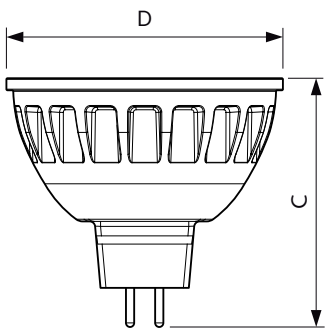

Product data

General Information		LLMF At End Of Nominal Lifetime (Nom) 70 %	
Cap-Base	GU5.3 [GU5.3]		
EU RoHS compliant	Yes	Operating and Electrical	
Nominal Lifetime (Nom)	40000 h	Input Frequency	- Hz
Switching Cycle	50000X	Power (Nom)	7.2 W
Technical Type	7.2-50W	Lamp Current (Nom)	800 mA
Light Technical		Wattage Equivalent	50 W
Color Code	930 [CCT of 3000K]	Starting Time (Nom)	0.5 s
Beam Angle (Nom)	24 °	Warm Up Time to 60% Light (Nom)	1 s
Luminous Flux (Nom)	480 lm	Power Factor (Nom)	0.7
Luminous Intensity (Nom)	2400 cd	Voltage (Nom)	12 V
Color Designation	White (WH)	Temperature	
Correlated Color Temperature (Nom)	3000 K	T-Case Maximum (Nom)	92 °C
Luminous Efficacy (rated) (Nom)	66.67 lm/W	Controls and Dimming	
Color Consistency	<3	Dimmable	Yes
Color Rendering Index (Nom)	97		

Dimensional drawing

MR16 12V 7.2-50W 420lm 24D 3000K GU5.3 D

Product	D	C
MASTER LED MR16 ExpertColor 7.2-50W 930 24D	51 mm	46 mm

Photometric data

MAS LED ExpertColor 7.2-50W MR16 GU5.3 930

MAS LED ExpertColor 7.2-50W MR16 GU5.3 930 24D