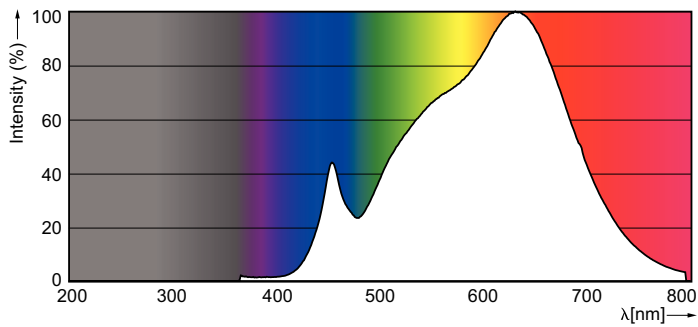

MASTER LEDspot ExpertColor LV

MASTER LED MR16 ExpertColor 7.2-50W 930 24D

MASTER LEDspot LV ExpertColor creates a warm and comfortable ambience for hospitality venues, homes and restaurants. It creates such an ambience with superior lighting that has a customized spectrum, high CRI, and deep dimming feature. The result? A beautiful lighting experience. What's more, the innovative, trimless lens design will suit almost any interior decor with its clean and neat look. In addition, you can take advantage of the full ExpertColor family, which also includes LEDspot MV and LEDspot Par lamps.

Product data

General Information		LLMF At End Of Nominal Lifetime (Nom) 70 %	
Cap-Base	GU5.3 [GU5.3]		
EU RoHS compliant	Yes	Operating and Electrical	
Nominal Lifetime (Nom)	40000 h	Input Frequency	- Hz
Switching Cycle	50000X	Power (Nom)	7.2 W
Technical Type	7.2-50W	Lamp Current (Nom)	800 mA
Light Technical		Wattage Equivalent	50 W
Color Code	930 [CCT of 3000K]	Starting Time (Nom)	0.5 s
Beam Angle (Nom)	24 °	Warm Up Time to 60% Light (Nom)	1 s
Luminous Flux (Nom)	480 lm	Power Factor (Nom)	0.7
Luminous Intensity (Nom)	2400 cd	Voltage (Nom)	12 V
Color Designation	White (WH)	Temperature	
Correlated Color Temperature (Nom)	3000 K	T-Case Maximum (Nom)	92 °C
Luminous Efficacy (rated) (Nom)	66.67 lm/W	Controls and Dimming	
Color Consistency	<3	Dimmable	Yes
Color Rendering Index (Nom)	97		

Full product code	871869657179800
Order product name	MASTER LED MR16 ExpertColor 7.2-50W 930 24D

EAN/UPC - Product	8718696571798
Order code	929001242308
Numerator - Quantity Per Pack	1
Numerator - Packs per outer box	10
Material Nr. (12NC)	929001242308
Net Weight (Piece)	0.034 kg

Dimensional drawing

MR16 12V 7.2-50W 420lm 24D 3000K GU5.3 D

Product	D	C
MASTER LED MR16 ExpertColor 7.2-50W 930 24D	51 mm	46 mm

Photometric data

MAS LED ExpertColor 7.2-50W MR16 GU5.3 930

MAS LED ExpertColor 7.2-50W MR16 GU5.3 930 24D