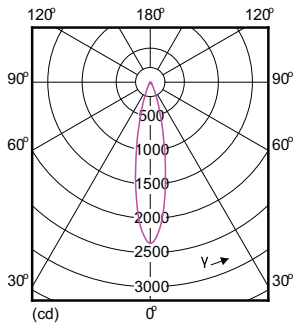

MASTER LEDspot ExpertColor LV

Photometric data

MAS LED ExpertColor 7.2-50W MR16 GU5.3 930 24D