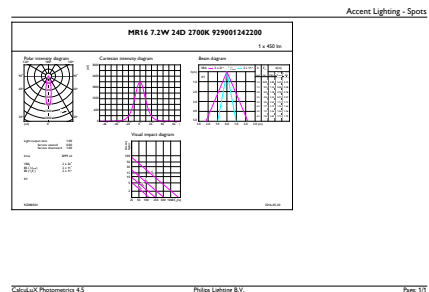

Product data

General Information	
Cap-Base	GU5.3 [GU5.3]
EU RoHS compliant	Yes
Nominal Lifetime (Nom)	40000 h
Switching Cycle	50000X
Technical Type	7.2-50W
Light Technical	
Color Code	927
Beam Angle (Nom)	24 °
Luminous Flux (Nom)	450 lm
Luminous Intensity (Nom)	2200 cd
Color Designation	Warm White (WW)
Correlated Color Temperature (Nom)	2700 K
Luminous Efficacy (rated) (Nom)	62.50 lm/W
Color Consistency	<3
Color Rendering Index (Nom)	97

Full product code	871869657177400
Order product name	MASTER LED MR16 ExpertColor 7.2-50W 927 24D

EAN/UPC - Product	8718696571774
Order code	929001242208
Numerator - Quantity Per Pack	1
Numerator - Packs per outer box	10
Material Nr. (12NC)	929001242208
Net Weight (Piece)	0.034 kg

Dimensional drawing

MR16 12V 7.2-50W 420lm 24D 2700K GU5.3 D

Product	D	C
MASTER LED MR16 ExpertColor 7.2-50W 927 24D	51 mm	46 mm

Photometric data

MAS LED ExpertColor 7.2-50W MR16 GU5.3 927

MAS LED ExpertColor 7.2-50W MR16 GU5.3 927 24D

MASTER LEDspot ExpertColor LV

Photometric data

MAS LED ExpertColor 7.2-50W MR16 GU5.3 927 24D