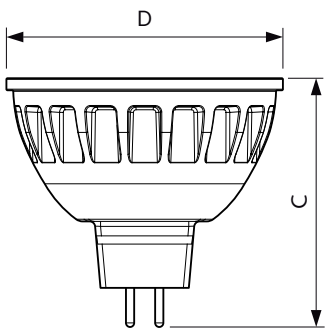

Product data

General Information	
Cap-Base	GU5.3 [GU5.3]
EU RoHS compliant	Yes
Nominal Lifetime (Nom)	40000 h
Switching Cycle	50000X
Technical Type	7.2-50W
Light Technical	
Color Code	927
Beam Angle (Nom)	24 °
Luminous Flux (Nom)	450 lm
Luminous Intensity (Nom)	2200 cd
Color Designation	Warm White (WW)
Correlated Color Temperature (Nom)	2700 K
Luminous Efficacy (rated) (Nom)	62.50 lm/W
Color Consistency	<3
Color Rendering Index (Nom)	97

Dimensional drawing

MR16 12V 7.2-50W 420lm 24D 2700K GU5.3 D

Product	D	C
MASTER LED MR16 ExpertColor 7.2-50W 927 24D	51 mm	46 mm

Photometric data

MAS LED ExpertColor 7.2-50W MR16 GU5.3 927

MAS LED ExpertColor 7.2-50W MR16 GU5.3 927 24D