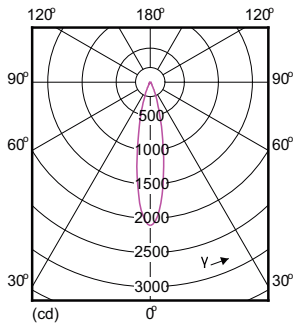

MASTER LEDspot ExpertColor LV

Photometric data

MAS LED ExpertColor 7.2-50W MR16 GU5.3 927 24D