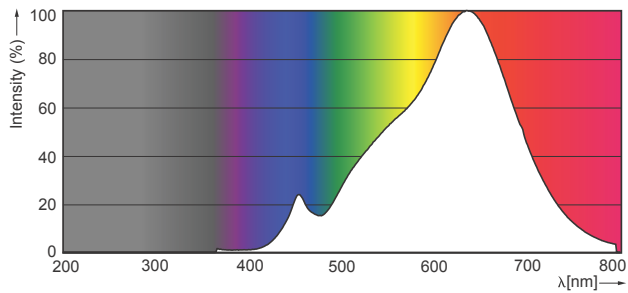

Photometric data

MAS LED ExpertColor 7.2-50W MR16 GU5.3 927