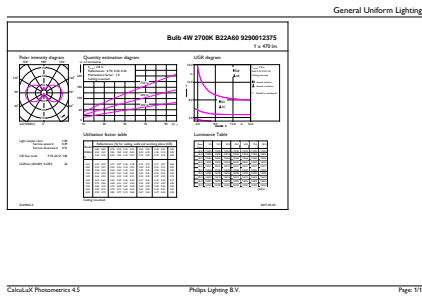

Photometric data

CLA LEDbulb 40W B22 827 CL A60 ND