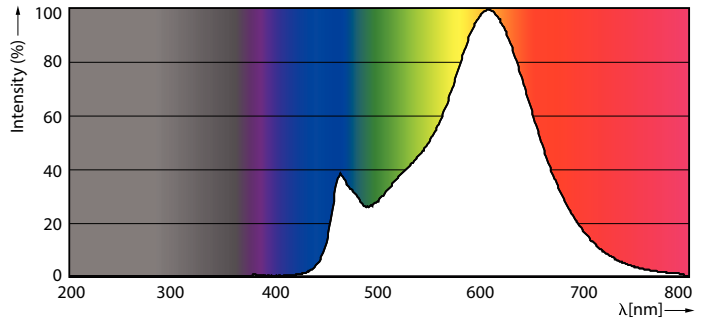

LEDbulb 40W B22 827 CL A60 ND