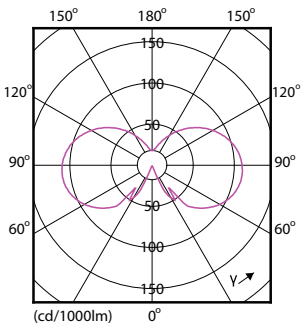

CLA LEDbulb 40W B22 827 CL A60 ND