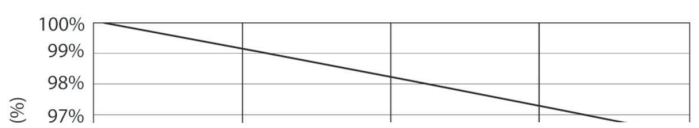

LEDtube PLC 100mm 9W G24D-3 830 950lm

LEDtube PLC 100mm 9W G24D-3 830 950lm