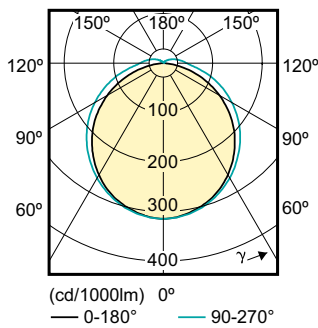

LEDtube PLC 100mm 9W G24D-3 840 1000lm