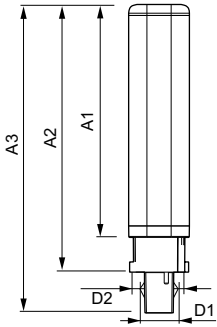

Product data

General Information	
Cap-Base	G24D-3 [G24d-3]
EU RoHS compliant	Yes
Nominal Lifetime (Nom)	30000 h
Switching Cycle	50000X
Light Technical	
Color Code	840 [CCT of 4000K]
Beam Angle (Nom)	120 °
Luminous Flux (Nom)	1000 lm
Color Designation	Cool White (CW)
Correlated Color Temperature (Nom)	4000 K
Luminous Efficacy (rated) (Nom)	117.00 lm/W
Color Consistency	<6
Color Rendering Index (Nom)	83
LLMF At End Of Nominal Lifetime (Nom)	70 %
Operating and Electrical	
Input Frequency	50 to 60 Hz
Power (Nom)	8.5 W
Lamp Current (Max)	43 mA
Lamp Current (Min)	33 mA
Starting Time (Nom)	0.5 s
Temperature	
Warm Up Time to 60% Light (Nom)	0.5 s
Power Factor (Nom)	0.9
Voltage (Nom)	220-240 V
T-Ambient (Max)	35 °C
T-Ambient (Min)	-20 °C
T-Storage (Max)	65 °C
T-Storage (Min)	-40 °C
T-Case Maximum (Nom)	75 °C
Controls and Dimming	
Dimmable	No
Mechanical and Housing	
Product Length	200 mm
Approval and Application	
Energy Efficiency Label (EEL)	A+
Energy Saving Product	Yes
Approval Marks	TUV CE marking RoHS compliance KEMA Keur certificate

CorePro LED PLC 2P

Energy Consumption kWh/1000 h	11 kWh
Product Data	
Full product code	871869667001900
Order product name	LED PLC 8.5W 840 2P G24d-3
EAN/UPC - Product	8718696670019
Order code	929001201308

Numerator - Quantity Per Pack	1
Numerator - Packs per outer box	10
Material Nr. (12NC)	929001201308
Net Weight (Piece)	0.090 kg

Dimensional drawing

LEDtube PLC 8.5W G24d-3/840 2P

Product	D1	D2	A1	A2	A3
LED PLC 8.5W 840 2P G24d-3	24.3 mm	28.4 mm	128.8 mm	148 mm	170.6 mm