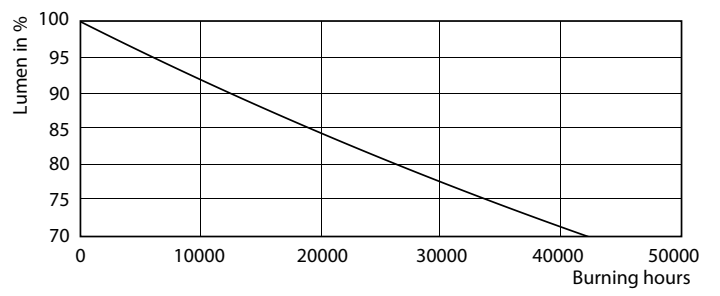

LEDtube PLC 100mm 9W G24D-3 830 950lm

LEDtube PLC 100mm 9W G24D-3 830 950lm