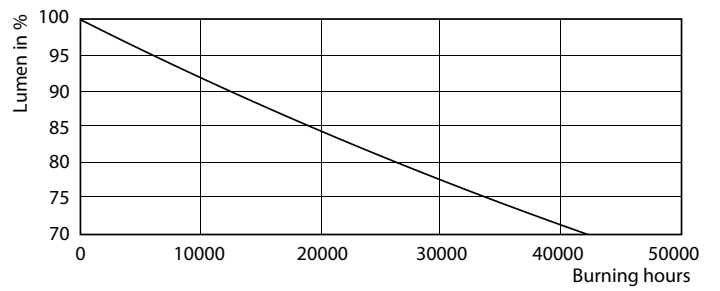

LEDtube PLC 100mm 9W G24D-3 830 950lm