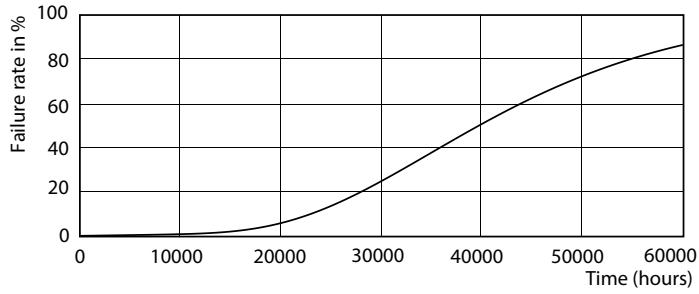

CorePro LED PLC 2P

Lifetime