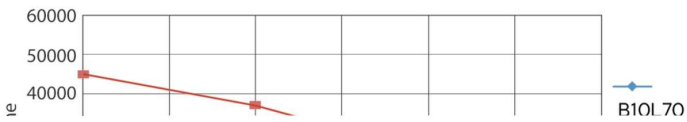

Product data

General Information		Warm Up Time to 60% Light (Nom)	
Cap-Base	G24D-3 [G24d-3]		0.5 s
EU RoHS compliant	Yes	Power Factor (Nom)	0.9
Nominal Lifetime (Nom)	30000 h	Voltage (Nom)	220-240 V
Switching Cycle	50000X	Temperature	
Light Technical		T-Ambient (Max)	35 °C
Color Code	830 [CCT of 3000K]	T-Ambient (Min)	-20 °C
Beam Angle (Nom)	120 °	T-Storage (Max)	65 °C
Luminous Flux (Nom)	950 lm	T-Storage (Min)	-40 °C
Color Designation	White (WH)	T-Case Maximum (Nom)	75 °C
Correlated Color Temperature (Nom)	3000 K	Controls and Dimming	
Luminous Efficacy (rated) (Nom)	111.00 lm/W	Dimmable	No
Color Consistency	<6	Mechanical and Housing	
Color Rendering Index (Nom)	83	Product Length	200 mm
LLMF At End Of Nominal Lifetime (Nom)	70 %	Approval and Application	
Operating and Electrical		Energy Efficiency Label (EEL)	A+
Input Frequency	50 to 60 Hz	Energy Saving Product	Yes
Power (Nom)	8.5 W	Approval Marks	TUV CE marking RoHS compliance KEMA Keur certificate
Lamp Current (Max)	43 mA		
Lamp Current (Min)	33 mA		
Starting Time (Nom)	0.5 s		

Photometric data

LEDtube PLC 100mm 9W G24D-3 830 950lm

CorePro LED PLC 2P

Lifetime

LEDtube PLC 100mm 9W G24D-3 830 950lm

LEDtube PLC 100mm 9W G24D-3 830 950lm

LEDtube PLC 100mm 9W G24D-3 830 950lm

LEDtube PLC 100mm 9W G24D-3 830 950lm