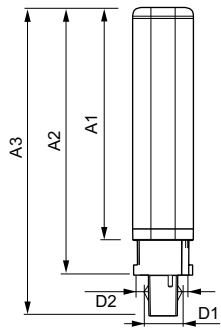

Product data

General Information		Warm Up Time to 60% Light (Nom)	
Cap-Base	G24D-3 [G24d-3]		0.5 s
EU RoHS compliant	Yes	Power Factor (Nom)	0.9
Nominal Lifetime (Nom)	30000 h	Voltage (Nom)	220-240 V
Switching Cycle	50000X	Temperature	
Light Technical		T-Ambient (Max)	35 °C
Color Code	830 [CCT of 3000K]	T-Ambient (Min)	-20 °C
Beam Angle (Nom)	120 °	T-Storage (Max)	65 °C
Luminous Flux (Nom)	950 lm	T-Storage (Min)	-40 °C
Color Designation	White (WH)	T-Case Maximum (Nom)	75 °C
Correlated Color Temperature (Nom)	3000 K	Controls and Dimming	
Luminous Efficacy (rated) (Nom)	111.00 lm/W	Dimmable	No
Color Consistency	<6	Mechanical and Housing	
Color Rendering Index (Nom)	83	Product Length	200 mm
LLMF At End Of Nominal Lifetime (Nom)	70 %	Approval and Application	
Operating and Electrical		Energy Efficiency Label (EEL)	A+
Input Frequency	50 to 60 Hz	Energy Saving Product	Yes
Power (Nom)	8.5 W	Approval Marks	TUV CE marking RoHS compliance KEMA Keur certificate
Lamp Current (Max)	43 mA		
Lamp Current (Min)	33 mA		
Starting Time (Nom)	0.5 s		

CorePro LED PLC 2P

Energy Consumption kWh/1000 h	11 kWh
Product Data	
Full product code	871869666999000
Order product name	LED PLC 8.5W 830 2P G24d-3
EAN/UPC - Product	8718696669990
Order code	929001201208

Numerator - Quantity Per Pack	1
Numerator - Packs per outer box	10
Material Nr. (12NC)	929001201208
Net Weight (Piece)	0.090 kg

Dimensional drawing

LEDtube PLC 8.5W G24d-3/830 2P

Product	D1	D2	A1	A2	A3
LED PLC 8.5W 830 2P G24d-3	24.3 mm	28.4 mm	128.8 mm	148 mm	170.6 mm