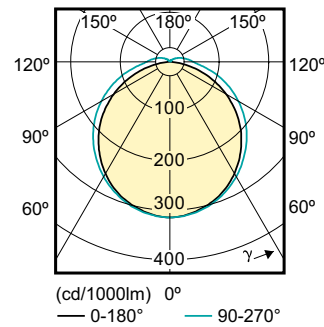

CorePro LED PLC 2P

Energy Consumption kWh/1000 h	11 kWh
Product Data	
Full product code	871869666999000
Order product name	LED PLC 8.5W 830 2P G24d-3
EAN/UPC - Product	8718696669990
Order code	929001201208

Numerator - Quantity Per Pack	1
Numerator - Packs per outer box	10
Material Nr. (12NC)	929001201208
Net Weight (Piece)	0.090 kg

Dimensional drawing

Product	D1	D2	A1	A2	A3
LED PLC 8.5W 830 2P G24d-3	24.3 mm	28.4 mm	128.8 mm	148 mm	170.6 mm

Photometric data