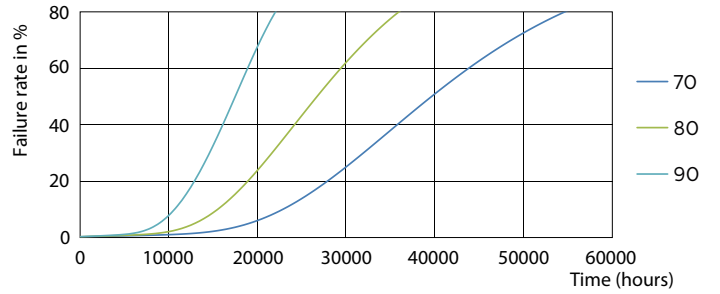

CorePro LED PLC 2P

Lifetime