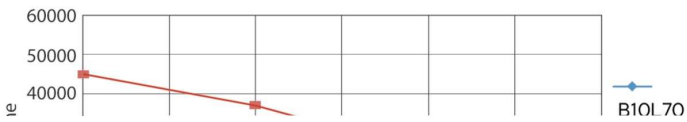

Product data

General Information	
Cap-Base	G24D-3 [G24d-3]
EU RoHS compliant	Yes
Nominal Lifetime (Nom)	30000 h
Switching Cycle	50000X
Light Technical	
Color Code	830 [CCT of 3000K]
Beam Angle (Nom)	120 °
Luminous Flux (Nom)	950 lm
Color Designation	White (WH)
Correlated Color Temperature (Nom)	3000 K
Luminous Efficacy (rated) (Nom)	105.88 lm/W
Color Consistency	<6
Color Rendering Index (Nom)	83
LLMF At End Of Nominal Lifetime (Nom)	70 %
Operating and Electrical	
Input Frequency	50 to 60 Hz
Power (Nom)	8.5 W
Lamp Current (Max)	43 mA
Lamp Current (Min)	33 mA
Starting Time (Nom)	0.5 s

Photometric data

LEDtube PLC 100mm 9W G24D-3 830 950lm

CorePro LED PLC 2P

Lifetime

LEDtube PLC 100mm 9W G24D-3 830 950lm

LEDtube PLC 100mm 9W G24D-3 830 950lm

LEDtube PLC 100mm 9W G24D-3 830 950lm

LEDtube PLC 100mm 9W G24D-3 830 950lm