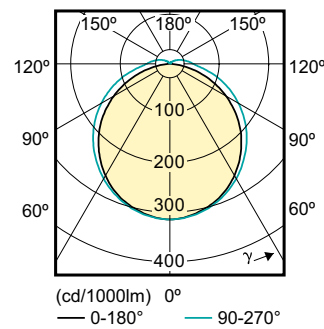

CorePro LED PLC 2P

Energy Consumption kWh/1000 h	11 kWh
Product Data	
Full product code	871869654123400
Order product name	CorePro LED PLC 8.5W 830 2P G24d-3
EAN/UPC - Product	8718696541234
Order code	929001201202

Numerator - Quantity Per Pack	1
Numerator - Packs per outer box	10
Material Nr. (12NC)	929001201202
Net Weight (Piece)	0.090 kg

Dimensional drawing

Product	D1	D2	A1	A2	A3
CorePro LED PLC 8.5W 830 2P G24d-3	24.3 mm	28.4 mm	128.8 mm	148 mm	170.6 mm

Photometric data