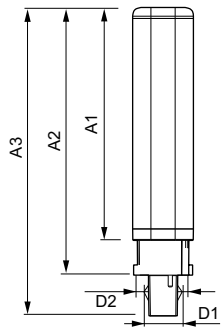

Product data

General Information	
Cap-Base	G24D-3 [G24d-3]
EU RoHS compliant	Yes
Nominal Lifetime (Nom)	30000 h
Switching Cycle	50000X
Light Technical	
Color Code	830 [CCT of 3000K]
Beam Angle (Nom)	120 °
Luminous Flux (Nom)	950 lm
Color Designation	White (WH)
Correlated Color Temperature (Nom)	3000 K
Luminous Efficacy (rated) (Nom)	105.88 lm/W
Color Consistency	<6
Color Rendering Index (Nom)	83
LLMF At End Of Nominal Lifetime (Nom)	70 %
Operating and Electrical	
Input Frequency	50 to 60 Hz
Power (Nom)	8.5 W
Lamp Current (Max)	43 mA
Lamp Current (Min)	33 mA
Starting Time (Nom)	0.5 s

Warm Up Time to 60% Light (Nom)	0.5 s
Power Factor (Nom)	0.9
Voltage (Nom)	220-240 V
Temperature	
T-Ambient (Max)	35 °C
T-Ambient (Min)	-20 °C
T-Storage (Max)	65 °C
T-Storage (Min)	-40 °C
T-Case Maximum (Nom)	75 °C
Controls and Dimming	
Dimmable	No
Mechanical and Housing	
Product Length	200 mm
Approval and Application	
Energy Efficiency Label (EEL)	A+
Energy Saving Product	Yes
Approval Marks	TUV CE marking RoHS compliance KEMA Keur certificate

Numerator - Quantity Per Pack	1
Numerator - Packs per outer box	10
Material Nr. (12NC)	929001201202
Net Weight (Piece)	0.090 kg

Dimensional drawing

LEDtube PLC 8.5W G24d-3/830 2P

Product	D1	D2	A1	A2	A3
CorePro LED PLC 8.5W 830 2P G24d-3	24.3 mm	28.4 mm	128.8 mm	148 mm	170.6 mm