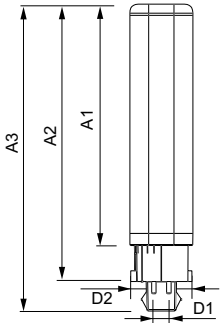

CorePro LED PLC 4P

Energy Consumption kWh/1000 h	12 kWh
Product Data	
Full product code	871869654117300
Order product name	CorePro LED PLC 9W 840 4P G24q-3
EAN/UPC - Product	8718696541173
Order code	929001200902

Numerator - Quantity Per Pack	1
Numerator - Packs per outer box	10
Material Nr. (12NC)	929001200902
Net Weight (Piece)	0.088 kg

Dimensional drawing

LEDtube PLC 9W G24q-3/840 4P