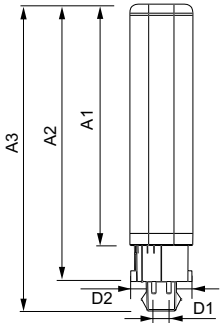

CorePro LED PLC 4P

Energy Consumption kWh/1000 h	12 kWh
Product Data	
Full product code	871869654115900
Order product name	CorePro LED PLC 9W 830 4P G24q-3
EAN/UPC - Product	8718696541159
Order code	929001200802

Numerator - Quantity Per Pack	1
Numerator - Packs per outer box	10
Material Nr. (12NC)	929001200802
Net Weight (Piece)	0.088 kg

Dimensional drawing

LEDtube PLC 9W G24q-3/830 4P