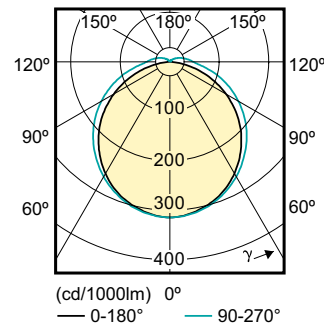

CorePro LED PLC 4P

Energy Consumption kWh/1000 h	12 kWh
Product Data	
Full product code	871869654115900
Order product name	CorePro LED PLC 9W 830 4P G24q-3
EAN/UPC - Product	8718696541159
Order code	929001200802

Numerator - Quantity Per Pack	1
Numerator - Packs per outer box	10
Material Nr. (12NC)	929001200802
Net Weight (Piece)	0.088 kg

Dimensional drawing

Product	D1	D2	A1	A2	A3
CorePro LED PLC 9W 830 4P G24q-3	24.3 mm	28.4 mm	128.8 mm	148 mm	163.6 mm

Photometric data

LEDtube PLC 100mm 9W G24Q-3 830 950lm