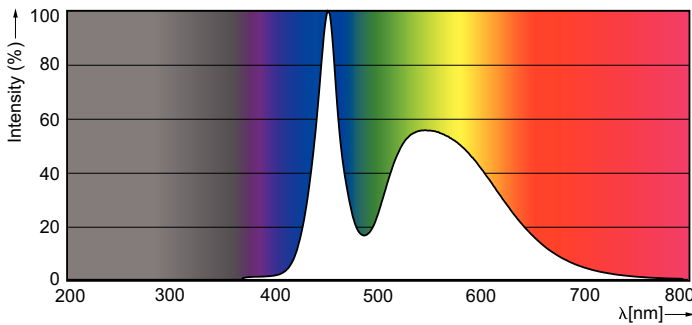

LEDtube 600mm 8W 765 T8 CN I G

LEDtube 1200mm 16W 765 T8 CN I G

LEDtube 600mm 8W G13 T8 765 800lm AP C G