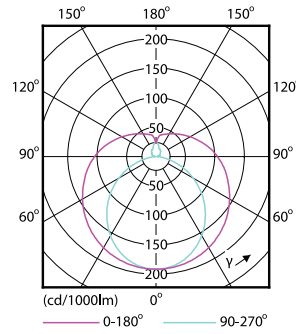

Essential LEDtube

Product Data

Full product code	871869664605200
Order product name	LEDtube 600mm 8W 765 T8 AP I G
EAN/UPC - Product	8718696646052
Order code	929001184838
Numerator - Quantity Per Pack	1

Numerator - Packs per outer box	20
Material Nr. (12NC)	929001184838
Net Weight (Piece)	0.124 kg

Dimensional drawing

A3

Product	D1	D2	A1	A2	A3	C	D
LEDtube 600mm	25.68	28	588.5	595.5	602.5	602.5	27.8
8W 765 T8 AP I G	mm	mm	mm	mm	mm	mm	mm

TLED 600mm 2ft T8 8W-18W 6500K G13 ND

Photometric data