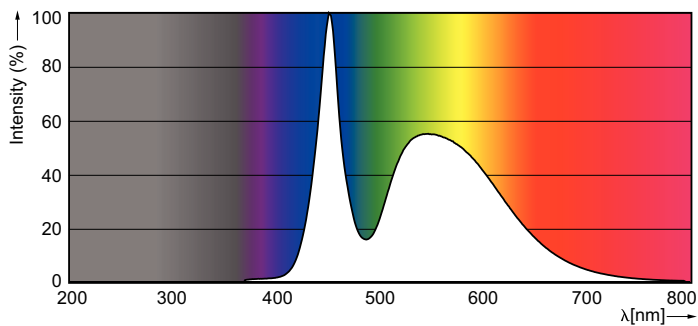

LEDtube 1200mm 16W 765 T8 CN I G

LEDtube 1200mm 16W 740 T8 CN I G