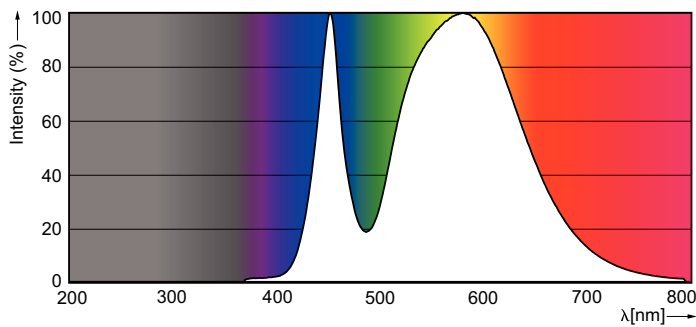

LEDtube 600mm 8W 740 T8 CN I G

LEDtube 1200mm 16W 740 T8 CN I G

LEDtube 1200mm 16W G13 T8 740 1600lm AP C G