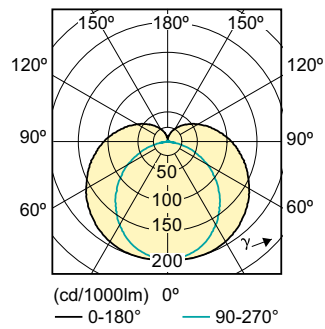

Order code	929001154910
Numerator - Quantity Per Pack	1
Numerator - Packs per outer box	20
Material Nr. (12NC)	929001154910
Net Weight (Piece)	0.076 kg

Dimensional drawing

TLED T5 19V 7.5W-14W 800lm160D 4000K G5

Product	D1	D2	A1	A2	A3
MASTER LEDtube 600mm 7.5W840 G5 I	15.8 mm	21.0 mm	548.0 mm	555.0 mm	562.0 mm

Photometric data

LED Lamps, LEDtubes, MASTER LEDtube 600mm 7.5W 4000K G5 I

LED Lamps, LEDtubes, MASTER LEDtube 600mm 7.5W 4000K G5 I