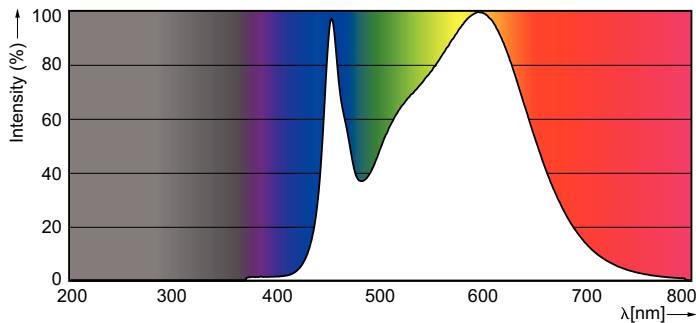

LED Lamps, LEDtubes, MASTER LEDtube 600mm 7.5W 4000K G5 I