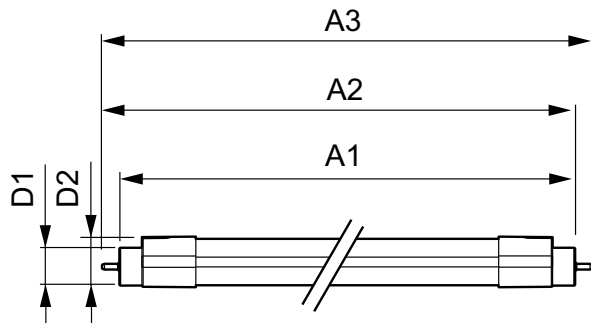

Essential LED tubes T5 Mains

Approval Marks	RoHS compliance KEMA Keur certificate CE marking
Energy Consumption kWh/1000 h	9 kWh
Product Data	
Full product code	694793910974600
Order product name	MASTER LEDtube 600mm 7.5W840 G5 I
EAN/UPC - Product	6947939109746

Order code	929001154910
Numerator - Quantity Per Pack	1
Numerator - Packs per outer box	20
Material Nr. (12NC)	929001154910
Net Weight (Piece)	0.076 kg

Dimensional drawing

TLED T5 19V 7.5W-14W 800lm160D 4000K G5