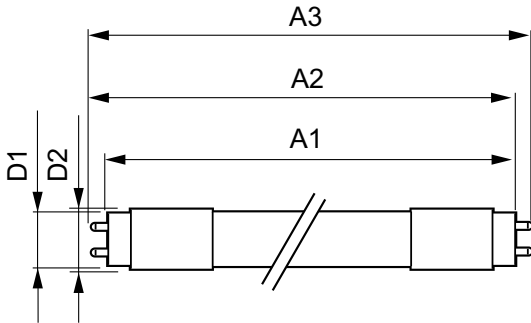

Essential LEDtube

Product Data

Full product code	694793910550200
Order product name	LEDtube 600mm8W740 T8 CN I G
EAN/UPC - Product	6947939105502
Order code	929001127610
Numerator - Quantity Per Pack	1

Numerator - Packs per outer box	20
Material Nr. (12NC)	929001127610
Net Weight (Piece)	0.091 kg

Dimensional drawing

LEDtube 600mm 8W 740

Product	D1	D2	A1	A2	A3
LEDtube 600mm8W740 T8 CN I G	25.68 mm	28 mm	588.5 mm	595.5 mm	602.5 mm

Photometric data