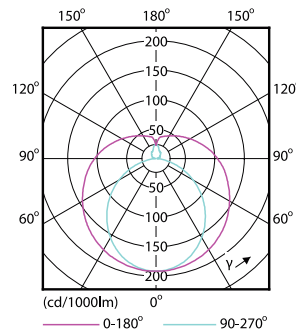

LEDtube 600mm 8W 740 T8 CN I G