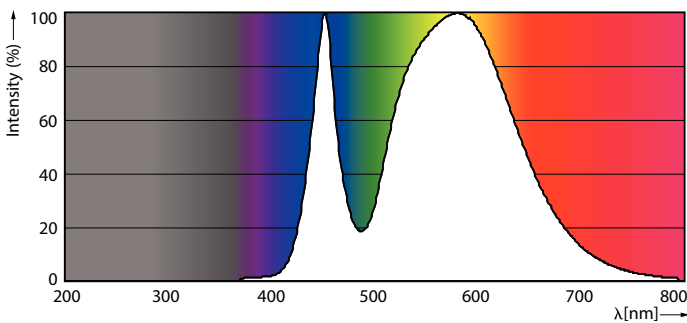

LEDtube 16W G13 740 CN I G