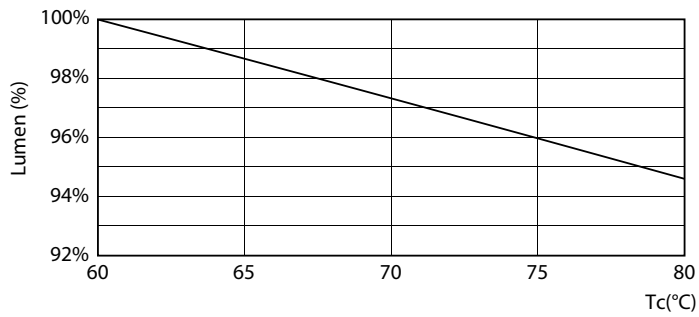

LEDtube 15K FailureRate

LEDtube 15K LumenVsTc