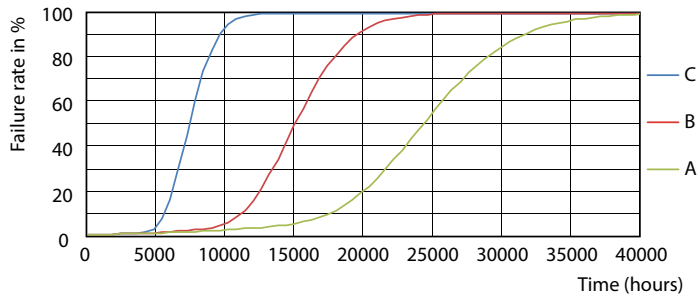

Essential LEDtube

Lifetime