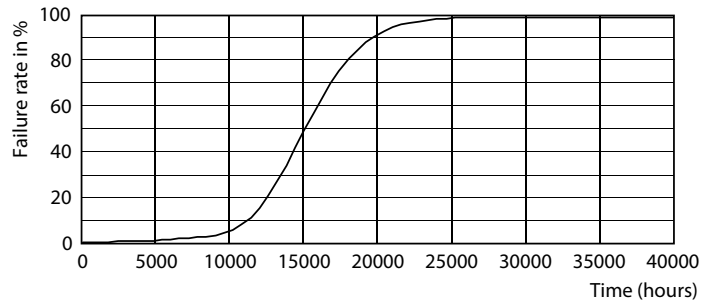

LEDtube 15K

Essential LEDtube

Lifetime