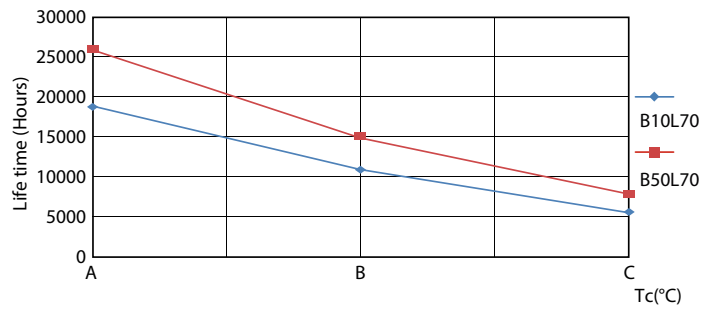

Product data

General Information	
Cap-Base	G13 [Medium Bi-Pin Fluorescent]
EU RoHS compliant	Yes
Nominal Lifetime (Nom)	15000 h
Switching Cycle	50000X
Light Technical	
Color Code	740 [CCT of 4000K]
Beam Angle (Nom)	240 °
Luminous Flux (Nom)	1600 lm
Color Designation	Cool White (CW)
Correlated Color Temperature (Nom)	4000 K
Luminous Efficacy (rated) (Nom)	100.00 lm/W
Color Consistency	<6
Color Rendering Index (Nom)	73
LLMF At End Of Nominal Lifetime (Nom)	70 %
Operating and Electrical	
Input Frequency	50 to 60 Hz
Power (Nom)	16 W
Starting Time (Nom)	0.5 s
Warm Up Time to 60% Light (Nom)	0.5 s
Power Factor (Nom)	0.5

Photometric data

General Uniform Lighting
1 - T800 T800 16W 740 1200mm I G

LEDtube 1200mm 16W 740 T8 CN I G

LEDtube 16W G13 740 CN I G

Essential LEDtube

Lifetime

LEDtube 15K FailureRate

LEDtube 15K