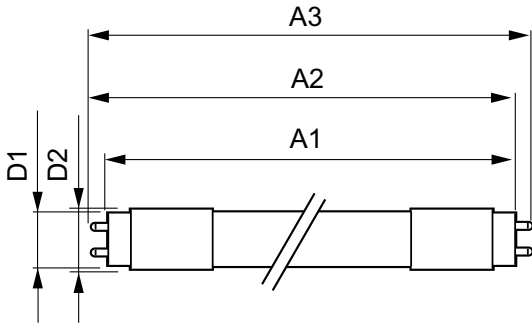

Essential LEDtube

Product Data

Full product code	694793910546500
Order product name	LEDtube 1200mm16W740 T8 CN I G
EAN/UPC - Product	6947939105465
Order code	929001127410
Numerator - Quantity Per Pack	1

Numerator - Packs per outer box	20
Material Nr. (12NC)	929001127410
Net Weight (Piece)	0.222 kg

Dimensional drawing

LEDtube 1200mm 16W 740

Product	D1	D2	A1	A2	A3
LEDtube 1200mm16W740	25.68	28 mm	1198.0	1205.0	1212.0
T8 CN I G	mm		mm	mm	mm

Photometric data