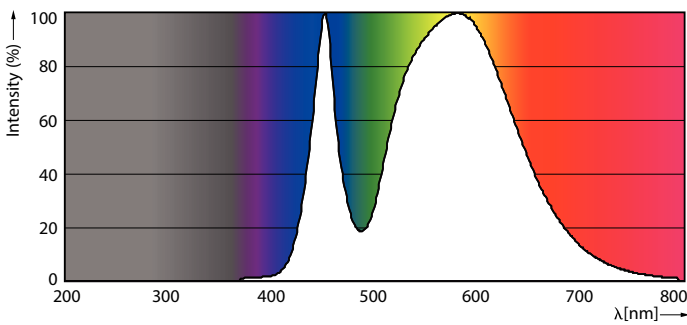

LEDtube 16W G13 740 CN I G