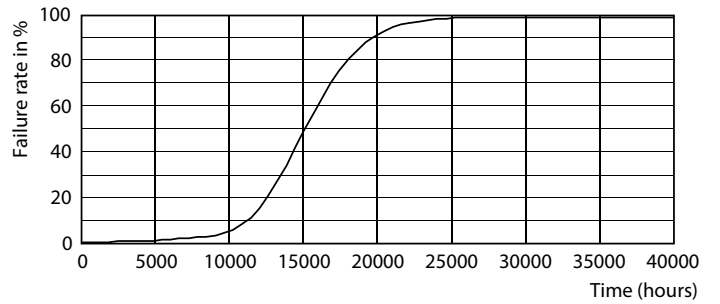

Product data

General Information	
Cap-Base	G13 [Medium Bi-Pin Fluorescent]
EU RoHS compliant	Yes
Nominal Lifetime (Nom)	15000 h
Switching Cycle	50000X
Light Technical	
Color Code	740 [CCT of 4000K]
Beam Angle (Nom)	240 °
Luminous Flux (Nom)	1600 lm
Color Designation	Cool White (CW)
Correlated Color Temperature (Nom)	4000 K
Luminous Efficacy (rated) (Nom)	100.00 lm/W
Color Consistency	<6
Color Rendering Index (Nom)	73
LLMF At End Of Nominal Lifetime (Nom)	70 %
Operating and Electrical	
Input Frequency	50 to 60 Hz
Power (Nom)	16 W
Starting Time (Nom)	0.5 s
Warm Up Time to 60% Light (Nom)	0.5 s
Power Factor (Nom)	0.5

Photometric data

General Uniform Lighting
1 - T800 T800 16W 740 1200mm I G

LEDtube 1200mm 16W 740 T8 CN I G

LEDtube 16W G13 740 CN I G

Essential LEDtube

Lifetime

LEDtube 15K FailureRate

LEDtube 15K