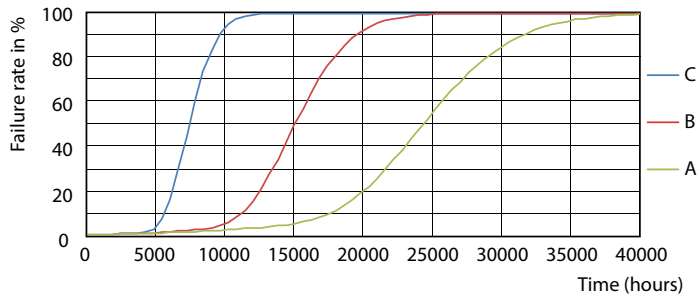

Product data

General Information	
Cap-Base	G13 [Medium Bi-Pin Fluorescent]
EU RoHS compliant	Yes
Nominal Lifetime (Nom)	15000 h
Switching Cycle	50000X
Light Technical	
Color Code	740 [CCT of 4000K]
Beam Angle (Nom)	240 °
Luminous Flux (Nom)	1600 lm
Color Designation	Cool White (CW)
Correlated Color Temperature (Nom)	4000 K
Luminous Efficacy (rated) (Nom)	100.00 lm/W
Color Consistency	<6
Color Rendering Index (Nom)	73
LLMF At End Of Nominal Lifetime (Nom)	70 %
Operating and Electrical	
Input Frequency	50 to 60 Hz
Power (Nom)	16 W
Starting Time (Nom)	0.5 s
Warm Up Time to 60% Light (Nom)	0.5 s
Power Factor (Nom)	0.5

Photometric data

General Uniform Lighting
1 - T800 T800 16W 740 1200mm I G

LEDtube 1200mm 16W 740 T8 CN I G

LEDtube 16W G13 740 CN I G

Essential LEDtube

Lifetime

LEDtube 15K FailureRate

LEDtube 15K