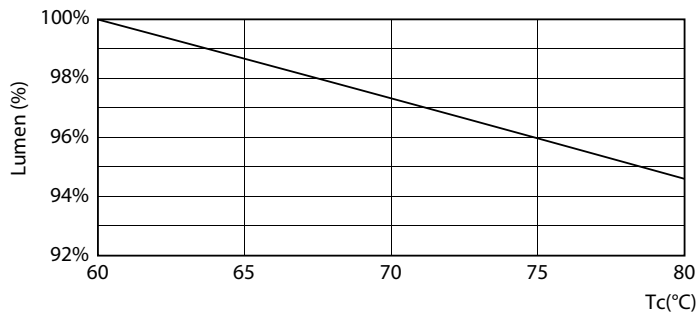

Product data

General Information	
Cap-Base	G13 [Medium Bi-Pin Fluorescent]
EU RoHS compliant	Yes
Nominal Lifetime (Nom)	15000 h
Switching Cycle	50000X
Light Technical	
Color Code	740 [CCT of 4000K]
Beam Angle (Nom)	240 °
Luminous Flux (Nom)	1600 lm
Color Designation	Cool White (CW)
Correlated Color Temperature (Nom)	4000 K
Luminous Efficacy (rated) (Nom)	100.00 lm/W
Color Consistency	<6
Color Rendering Index (Nom)	73
LLMF At End Of Nominal Lifetime (Nom)	70 %
Operating and Electrical	
Input Frequency	50 to 60 Hz
Power (Nom)	16 W
Starting Time (Nom)	0.5 s
Warm Up Time to 60% Light (Nom)	0.5 s
Power Factor (Nom)	0.5

Photometric data

General Uniform Lighting
1 - T800 T800 16W 740 1200mm I G

LEDtube 1200mm 16W 740 T8 CN I G

LEDtube 16W G13 740 CN I G

Essential LEDtube

Lifetime

LEDtube 15K FailureRate

LEDtube 15K