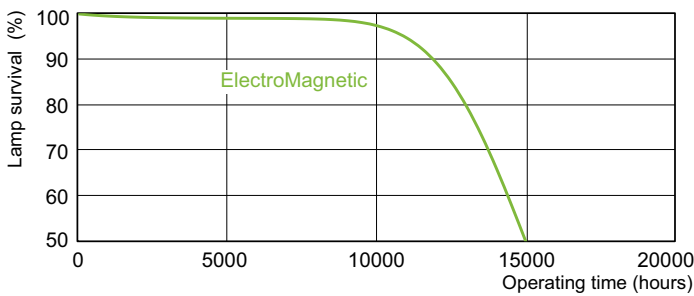

Lifetime

LDLE_TL-DSTD_0001-Life expectancy diagram

LDLE_TL-DSTD_0002-Life expectancy diagram