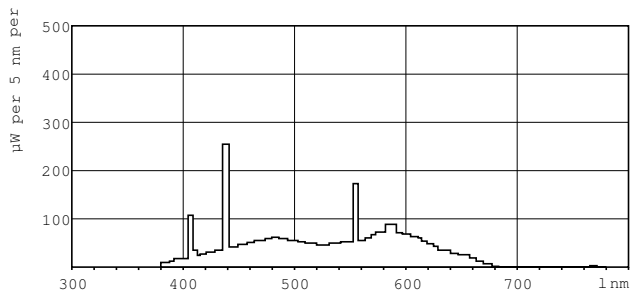

Photometric data

LDPB_TL-DSTD_54-765-Spectral power distribution B/W