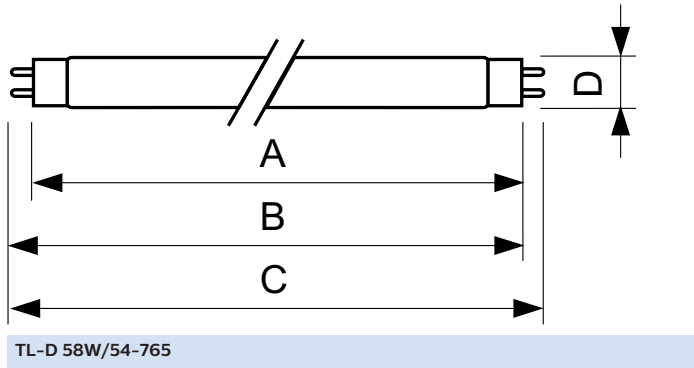

Operating and Electrical	
Power (Nom)	58.5 W
Lamp Current (Nom)	0.670 A

Voltage (Nom)	111 V
---------------	-------

Controls and Dimming	
Dimmable	Yes

Approval and Application	
Energy Efficiency Label (EEL)	B
Mercury (Hg) Content (Nom)	8.0 mg
Energy Consumption kWh/1000 h	68 kWh

Product Data	
Full product code	871150095051240
Order product name	TL-D 58W/54-765 1SL/25
EAN/UPC - Product	8711500950512
Order code	928049005422
Numerator - Quantity Per Pack	1
Numerator - Packs per outer box	25
Material Nr. (12NC)	928049005422

TL-D Standard Colours

Net Weight (Piece)	167.000 g
ILCOS Code	FD-58/62/2A-E-G13

Dimensional drawing

Product	D (max)	A (max)	B (max)	B (min)	C (max)
TL-D 58W/54-765 1SL/25	28 mm	1500.0 mm	1507.1 mm	1504.7 mm	1514.2 mm