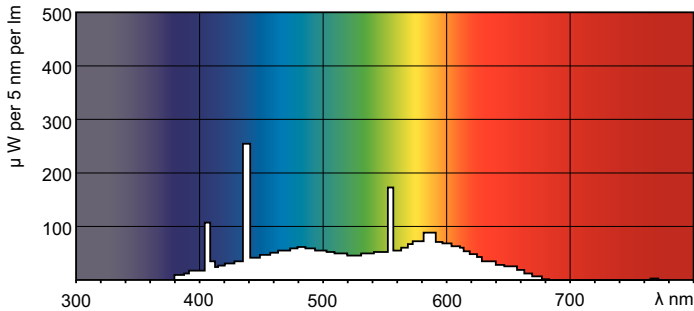

TL-D Standard Colours

TL-D 58W/54-765 1SL/25

TL-D Standard Colors lamps (tube diameter of 26 mm) create atmospheres from warm white to cool daylight. Lamps with moderate efficacy and color rendering.

Warnings and Safety

TL-D Standard Colours

Net Weight (Piece)	167.000 g
ILCOS Code	FD-58/62/2A-E-G13

Dimensional drawing

Product	D (max)	A (max)	B (max)	B (min)	C (max)
TL-D 58W/54-765 1SL/25	28 mm	1500.0 mm	1507.1 mm	1504.7 mm	1514.2 mm

Photometric data

LDPB_TL-DSTD_54-765-Spectral power distribution B/W

LDPO_TL-DSTD_54-765-Spectral power distribution Colour

Lifetime

LDLE_TL-DSTD_0001-Life expectancy diagram

LDLE_TL-DSTD_0002-Life expectancy diagram