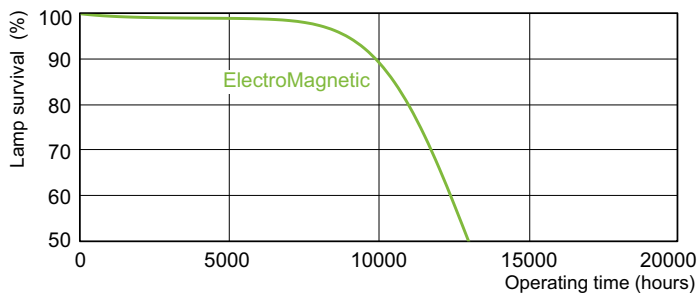

Lifetime

LDLE_TL-DSTD_0001-Life expectancy diagram