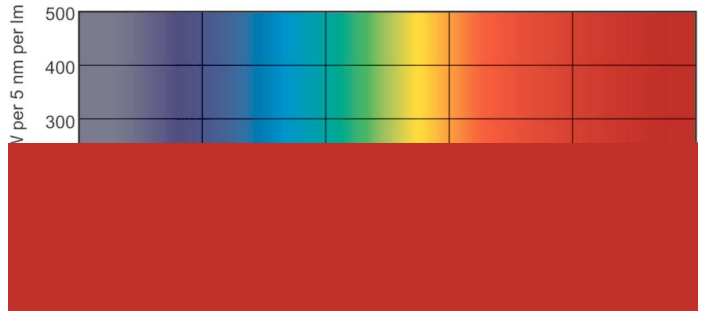

TL-D Standard Colours

Net Weight (Piece)	167.000 g
ILCOS Code	FD-58/41/2B-E-G13

Dimensional drawing

TL-D 58W/33-640

Product	D (max)	A (max)	B (max)	B (min)	C (max)
TL-D 58W/33-640 1SL/25	28 mm	1500.0 mm	1507.1 mm	1504.7 mm	1514.2 mm

Photometric data

LDPB_TL-DSTD_33-640_0001-Spectral power distribution B/W

LDPO_TL-DSTD_33-640_0001-Spectral power distribution Colour

Lifetime

LDLE_TL-DSTD_0001-Life expectancy diagram

LDLE_TL-DSTD_0002-Life expectancy diagram