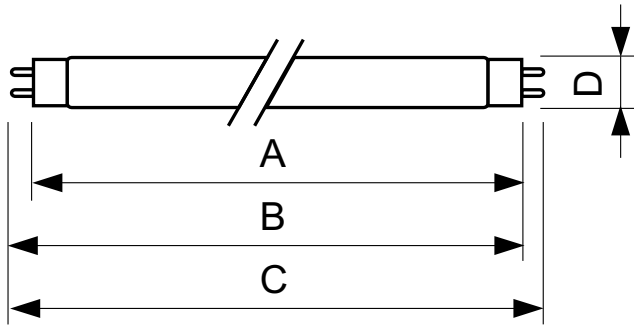

Product data

General Information	
Cap-Base	G13 [Medium Bi-Pin Fluorescent]
Life To 10% Failures (Nom)	10000 h
Life to 50% Failures (Nom)	13000 h

Light Technical	
Color Code	33-640
Luminous Flux (Nom)	4600 lm
Color Designation	Cool White (CW)
Lumen Maintenance 10000 h (Nom)	75 %
Lumen Maintenance 2000 h (Nom)	90 %
Lumen Maintenance 5000 h (Nom)	80 %
Correlated Color Temperature (Nom)	4100 K
Color Rendering Index (Nom)	63

Operating and Electrical	
Power (Nom)	58.5 W
Lamp Current (Nom)	0.670 A

Voltage (Nom)	111 V
---------------	-------

Controls and Dimming	
Dimmable	Yes

Approval and Application	
Energy Efficiency Label (EEL)	B
Mercury (Hg) Content (Nom)	8.0 mg
Energy Consumption kWh/1000 h	68 kWh

Product Data	
Full product code	871150095049940
Order product name	TL-D 58W/33-640 1SL/25
EAN/UPC - Product	8711500950499
Order code	928049003312
Numerator - Quantity Per Pack	1
Numerator - Packs per outer box	25
Material Nr. (12NC)	928049003312

TL-D Standard Colours

Net Weight (Piece)	167.000 g
ILCOS Code	FD-58/41/2B-E-G13

Dimensional drawing

TL-D 58W/33-640

Product	D (max)	A (max)	B (max)	B (min)	C (max)
TL-D 58W/33-640 1SL/25	28 mm	1500.0 mm	1507.1 mm	1504.7 mm	1514.2 mm