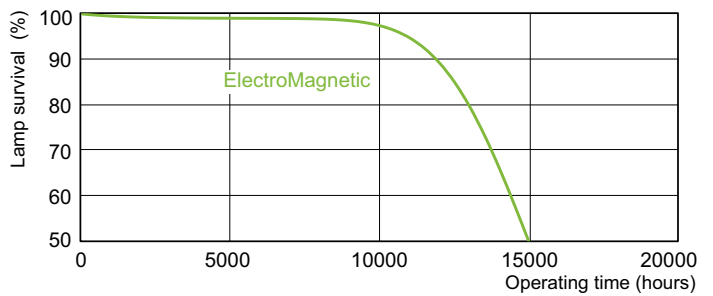

Photometric data

LDPB_TL-DSTD_33-640_0001-Spectral power distribution B/W

LDPO_TL-DSTD_33-640_0001-Spectral power distribution Colour

Lifetime

LDLE_TL-DSTD_0001-Life expectancy diagram

LDLE_TL-DSTD_0002-Life expectancy diagram