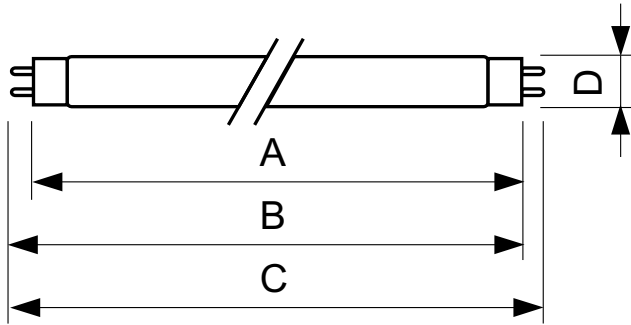

Product data

General Information		Voltage (Nom)	
Cap-Base	G13 [Medium Bi-Pin Fluorescent]	111 V	
Life To 10% Failures (Nom)	12000 h	Temperature	
Life to 50% Failures (Nom)	15000 h	Design Temperature (Nom)	25 °C
Light Technical		Controls and Dimming	
Color Code	160	Dimmable	Yes
Luminous Flux (Nom)	2250 lm	Approval and Application	
Luminous Flux (Rated) (Nom)	2250 lm	Energy Efficiency Label (EEL)	B
Color Designation	Yellow	Mercury (Hg) Content (Nom)	13.0 mg
LLMF 2000 h Rated	80 %	Energy Consumption kWh/1000 h	70 kWh
Operating and Electrical		Product Data	
Power (Nom)	58.5 W	Full product code	871150095447340
Lamp Current (Nom)	0.670 A	Order product name	TL-D Colored 58W Yellow 1SL/25

TL-D Colored

EAN/UPC - Product	8711500954473
Order code	928049001605
Numerator - Quantity Per Pack	1
Numerator - Packs per outer box	25

Material Nr. (12NC)	928049001605
Net Weight (Piece)	167.000 g

Dimensional drawing

TL-D 58W/160 Yellow

Product	D (max)	A (max)	B (max)	B (min)	C (max)
TL-D Colored 58W Yellow 1SL/25	28.0 mm	1500.0 mm	1507.1 mm	1504.7 mm	1514.2 mm

Photometric data

LDPB_TL-DCOL_160-Spectral power distribution B/W