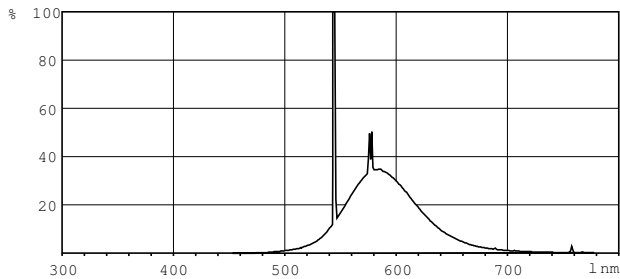

Product data

General Information		Voltage (Nom)	
Cap-Base	G13 [Medium Bi-Pin Fluorescent]	111 V	
Life To 10% Failures (Nom)	12000 h	Temperature	
Life to 50% Failures (Nom)	15000 h	Design Temperature (Nom)	25 °C
Light Technical		Controls and Dimming	
Color Code	160	Dimmable	Yes
Luminous Flux (Nom)	2250 lm	Approval and Application	
Luminous Flux (Rated) (Nom)	2250 lm	Energy Efficiency Label (EEL)	B
Color Designation	Yellow	Mercury (Hg) Content (Nom)	13.0 mg
LLMF 2000 h Rated	80 %	Energy Consumption kWh/1000 h	70 kWh
Operating and Electrical		Product Data	
Power (Nom)	58.5 W	Full product code	871150095447340
Lamp Current (Nom)	0.670 A	Order product name	TL-D Colored 58W Yellow 1SL/25

TL-D Colored

EAN/UPC - Product	8711500954473
Order code	928049001605
Numerator - Quantity Per Pack	1
Numerator - Packs per outer box	25

Material Nr. (12NC)	928049001605
Net Weight (Piece)	167.000 g

Dimensional drawing

TL-D 58W/160 Yellow

Product	D (max)	A (max)	B (max)	B (min)	C (max)
TL-D Colored 58W Yellow 1SL/25	28.0 mm	1500.0 mm	1507.1 mm	1504.7 mm	1514.2 mm

Photometric data

LDPB_TL-DCOL_160-Spectral power distribution B/W