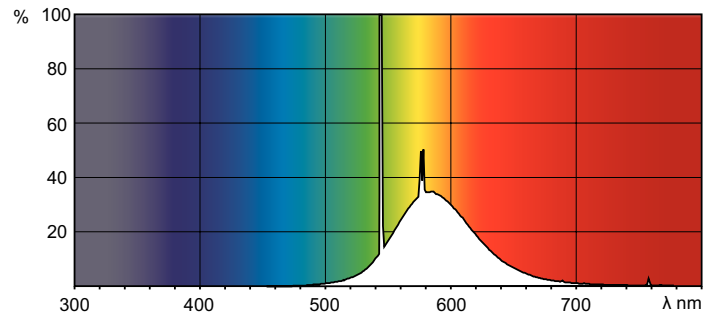

Product data

General Information		Voltage (Nom)	
Cap-Base	G13 [Medium Bi-Pin Fluorescent]	111 V	
Life To 10% Failures (Nom)	12000 h	Temperature	
Life to 50% Failures (Nom)	15000 h	Design Temperature (Nom)	25 °C
Light Technical		Controls and Dimming	
Color Code	160	Dimmable	Yes
Luminous Flux (Nom)	2250 lm	Approval and Application	
Luminous Flux (Rated) (Nom)	2250 lm	Energy Efficiency Label (EEL)	B
Color Designation	Yellow	Mercury (Hg) Content (Nom)	13.0 mg
LLMF 2000 h Rated	80 %	Energy Consumption kWh/1000 h	70 kWh
Operating and Electrical		Product Data	
Power (Nom)	58.5 W	Full product code	871150095447340
Lamp Current (Nom)	0.670 A	Order product name	TL-D Colored 58W Yellow 1SL/25

TL-D 58W/160 Yellow

Product	D (max)	A (max)	B (max)	B (min)	C (max)
TL-D Colored 58W Yellow 1SL/25	28.0 mm	1500.0 mm	1507.1 mm	1504.7 mm	1514.2 mm

Photometric data

LDPB_TL-DCOL_160-Spectral power distribution B/W