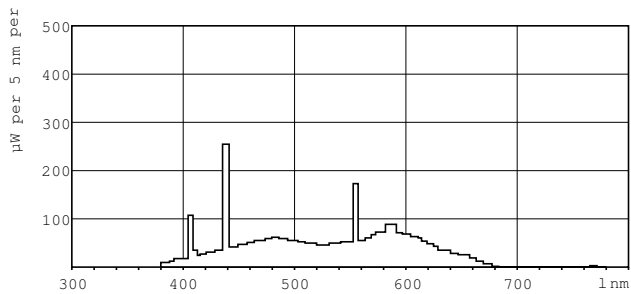

TL-D Standard Colours

TL-D 36W/54-765 1SL/25

TL-D Standard Colors lamps (tube diameter of 26 mm) create atmospheres from warm white to cool daylight. Lamps with moderate efficacy and color rendering.

Warnings and Safety

Product data

General Information		Voltage (Nom)	
Cap-Base	G13 [Medium Bi-Pin Fluorescent]		103 V
Life To 10% Failures (Nom)	10000 h	Controls and Dimming	
Life to 50% Failures (Nom)	13000 h	Dimmable	Yes
Light Technical		Approval and Application	
Color Code	54-765	Energy Efficiency Label (EEL)	A
Luminous Flux (Nom)	2500 lm	Mercury (Hg) Content (Nom)	8.0 mg
Color Designation	Cool Daylight	Energy Consumption kWh/1000 h	43 kWh
Lumen Maintenance 10000 h (Nom)	75 %	Product Data	
Lumen Maintenance 2000 h (Nom)	90 %	Full product code	694793919444500
Lumen Maintenance 5000 h (Nom)	80 %	Order product name	TL-D 36W/54-765 1SL/25
Correlated Color Temperature (Nom)	6200 K	EAN/UPC - Product	6947939194445
Color Rendering Index (Nom)	72	Order code	928048505453
Operating and Electrical		Numerator - Quantity Per Pack	1
Power (Nom)	36.0 W	Numerator - Packs per outer box	25
Lamp Current (Nom)	0.440 A	Material Nr. (12NC)	928048505453

TL-D Standard Colours

Net Weight (Piece)	0.140 kg
ILCOS Code	FD-36/62/2A-E-G13

Dimensional drawing

TL-D 36W/54-765

Product	D (max)	A (max)	B (max)	B (min)	C (max)
TL-D 36W/54-765 1SL/25	28 mm	1199.4 mm	1206.5 mm	1204.1 mm	1213.6 mm

Photometric data

LDPB_TL-DSTD_54-765-Spectral power distribution B/W

LDPO_TL-DSTD_54-765-Spectral power distribution Colour

Lifetime

LDLE_TL-DSTD_0001-Life expectancy diagram

LDLE_TL-DSTD_0002-Life expectancy diagram