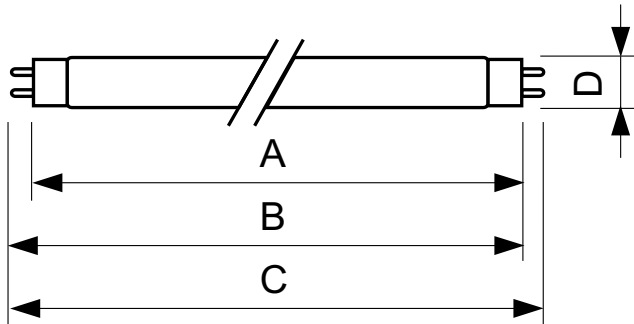

TL-D Standard Colours

TL-D 36W/54-765 1SL/25

TL-D Standard Colors lamps (tube diameter of 26 mm) create atmospheres from warm white to cool daylight. Lamps with moderate efficacy and color rendering.

Warnings and Safety

Product data

General Information		Voltage (Nom)	
Cap-Base	G13 [Medium Bi-Pin Fluorescent]		103 V
Life To 10% Failures (Nom)	10000 h	Controls and Dimming	
Life to 50% Failures (Nom)	13000 h	Dimmable	Yes
Light Technical		Approval and Application	
Color Code	54-765	Energy Efficiency Label (EEL)	A
Luminous Flux (Nom)	2500 lm	Mercury (Hg) Content (Nom)	8.0 mg
Color Designation	Cool Daylight	Energy Consumption kWh/1000 h	43 kWh
Lumen Maintenance 10000 h (Nom)	75 %	Product Data	
Lumen Maintenance 2000 h (Nom)	90 %	Full product code	694793919444500
Lumen Maintenance 5000 h (Nom)	80 %	Order product name	TL-D 36W/54-765 1SL/25
Correlated Color Temperature (Nom)	6200 K	EAN/UPC - Product	6947939194445
Color Rendering Index (Nom)	72	Order code	928048505453
Operating and Electrical		Numerator - Quantity Per Pack	1
Power (Nom)	36.0 W	Numerator - Packs per outer box	25
Lamp Current (Nom)	0.440 A	Material Nr. (12NC)	928048505453

TL-D Standard Colours

Net Weight (Piece)	0.140 kg
ILCOS Code	FD-36/62/2A-E-G13

Dimensional drawing

TL-D 36W/54-765

Product	D (max)	A (max)	B (max)	B (min)	C (max)
TL-D 36W/54-765 1SL/25	28 mm	1199.4 mm	1206.5 mm	1204.1 mm	1213.6 mm