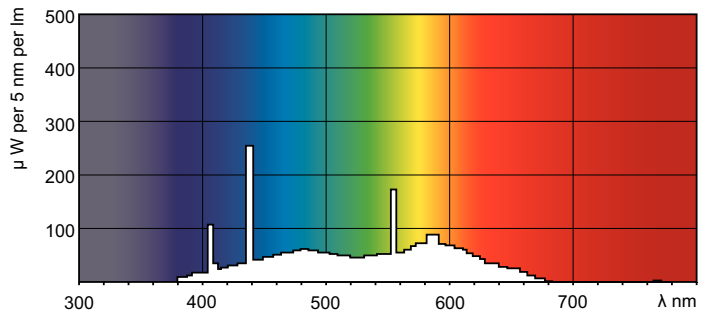

TL-D Standard Colours

TL-D 36W/54-765 1SL/25

TL-D Standard Colors lamps (tube diameter of 26 mm) create atmospheres from warm white to cool daylight. Lamps with moderate efficacy and color rendering.

Warnings and Safety

Product data

General Information		Voltage (Nom)	
Cap-Base	G13 [Medium Bi-Pin Fluorescent]		103 V
Life To 10% Failures (Nom)	10000 h	Controls and Dimming	
Life to 50% Failures (Nom)	13000 h	Dimmable	Yes
Light Technical		Approval and Application	
Color Code	54-765	Energy Efficiency Label (EEL)	A
Luminous Flux (Nom)	2500 lm	Mercury (Hg) Content (Nom)	8.0 mg
Color Designation	Cool Daylight	Energy Consumption kWh/1000 h	43 kWh
Lumen Maintenance 10000 h (Nom)	75 %	Product Data	
Lumen Maintenance 2000 h (Nom)	90 %	Full product code	694793919444500
Lumen Maintenance 5000 h (Nom)	80 %	Order product name	TL-D 36W/54-765 1SL/25
Correlated Color Temperature (Nom)	6200 K	EAN/UPC - Product	6947939194445
Color Rendering Index (Nom)	72	Order code	928048505453
Operating and Electrical		Numerator - Quantity Per Pack	1
Power (Nom)	36.0 W	Numerator - Packs per outer box	25
Lamp Current (Nom)	0.440 A	Material Nr. (12NC)	928048505453

TL-D Standard Colours

Net Weight (Piece)	0.140 kg
ILCOS Code	FD-36/62/2A-E-G13

Dimensional drawing

TL-D 36W/54-765

Product	D (max)	A (max)	B (max)	B (min)	C (max)
TL-D 36W/54-765 1SL/25	28 mm	1199.4 mm	1206.5 mm	1204.1 mm	1213.6 mm

Photometric data

LDPB_TL-DSTD_54-765-Spectral power distribution B/W

LDPO_TL-DSTD_54-765-Spectral power distribution Colour

Lifetime

LDLE_TL-DSTD_0001-Life expectancy diagram

LDLE_TL-DSTD_0002-Life expectancy diagram