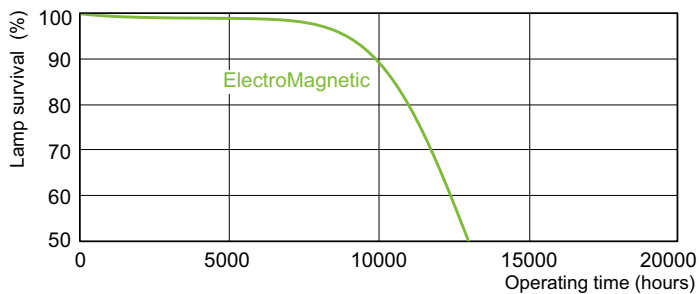

Photometric data

LDPB_TL-DSTD_54-765-Spectral power distribution B/W

LDPO_TL-DSTD_54-765-Spectral power distribution Colour

Lifetime

LDLE_TL-DSTD_0001-Life expectancy diagram

LDLE_TL-DSTD_0002-Life expectancy diagram