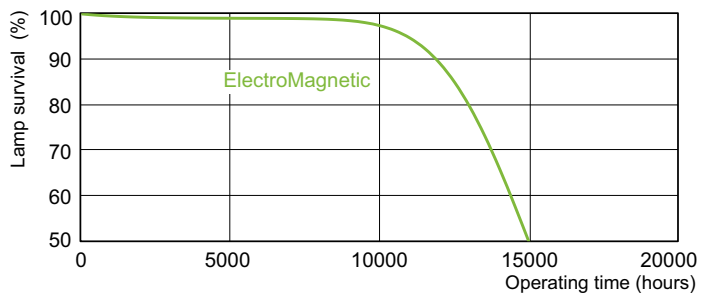

Photometric data

LDPB_TL-DSTD_54-765-Spectral power distribution B/W

LDPO_TL-DSTD_54-765-Spectral power distribution Colour

Lifetime

LDLE_TL-DSTD_0001-Life expectancy diagram

LDLE_TL-DSTD_0002-Life expectancy diagram