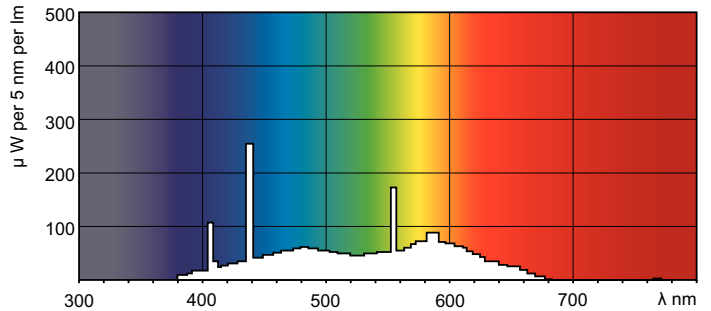

TL-D Standard Colours

TL-D 36W/54-765 1SL/25

TL-D Standard Colors lamps (tube diameter of 26 mm) create atmospheres from warm white to cool daylight. Lamps with moderate efficacy and color rendering.

Warnings and Safety

Product data

General Information		Voltage (Nom)	
Cap-Base	G13 [Medium Bi-Pin Fluorescent]		103 V
Life To 10% Failures (Nom)	10000 h	Controls and Dimming	
Life to 50% Failures (Nom)	13000 h	Dimmable	Yes
Light Technical		Approval and Application	
Color Code	54-765	Energy Efficiency Label (EEL)	A
Luminous Flux (Nom)	2500 lm	Mercury (Hg) Content (Nom)	8.0 mg
Color Designation	Cool Daylight	Energy Consumption kWh/1000 h	43 kWh
Lumen Maintenance 10000 h (Nom)	75 %	Product Data	
Lumen Maintenance 2000 h (Nom)	90 %	Full product code	871150070271540
Lumen Maintenance 5000 h (Nom)	80 %	Order product name	TL-D 36W/54-765 1SL/25
Correlated Color Temperature (Nom)	6500 K	EAN/UPC - Product	8711500702715
Color Rendering Index (Nom)	72	Order code	928048505436
Operating and Electrical		Numerator - Quantity Per Pack	1
Power (Nom)	36.0 W	Numerator - Packs per outer box	25
Lamp Current (Nom)	0.440 A	Material Nr. (12NC)	928048505436

TL-D Standard Colours

Net Weight (Piece)	0.140 kg
ILCOS Code	FD-36/62/2A-E-G13

Dimensional drawing

TL-D 36W/54-765

Product	D (max)	A (max)	B (max)	B (min)	C (max)
TL-D 36W/54-765 1SL/25	28 mm	1199.4 mm	1206.5 mm	1204.1 mm	1213.6 mm

Photometric data

LDPB_TL-DSTD_54-765-Spectral power distribution B/W

LDPO_TL-DSTD_54-765-Spectral power distribution Colour

Lifetime

LDLE_TL-DSTD_0001-Life expectancy diagram

LDLE_TL-DSTD_0002-Life expectancy diagram