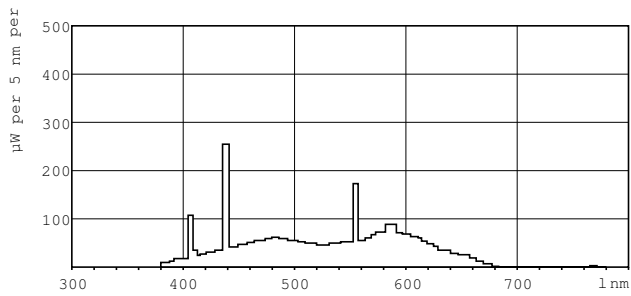

TL-D Standard Colours

TL-D 36W/54-765 1SL/25

TL-D Standard Colors lamps (tube diameter of 26 mm) create atmospheres from warm white to cool daylight. Lamps with moderate efficacy and color rendering.

Warnings and Safety

Product data

General Information		Voltage (Nom)	
Cap-Base	G13 [Medium Bi-Pin Fluorescent]		103 V
Life To 10% Failures (Nom)	10000 h	Controls and Dimming	
Life to 50% Failures (Nom)	13000 h	Dimmable	Yes
Light Technical		Approval and Application	
Color Code	54-765	Energy Efficiency Label (EEL)	A
Luminous Flux (Nom)	2500 lm	Mercury (Hg) Content (Nom)	8.0 mg
Color Designation	Cool Daylight	Energy Consumption kWh/1000 h	43 kWh
Lumen Maintenance 10000 h (Nom)	75 %	Product Data	
Lumen Maintenance 2000 h (Nom)	90 %	Full product code	871150070271540
Lumen Maintenance 5000 h (Nom)	80 %	Order product name	TL-D 36W/54-765 1SL/25
Correlated Color Temperature (Nom)	6500 K	EAN/UPC - Product	8711500702715
Color Rendering Index (Nom)	72	Order code	928048505436
Operating and Electrical		Numerator - Quantity Per Pack	1
Power (Nom)	36.0 W	Numerator - Packs per outer box	25
Lamp Current (Nom)	0.440 A	Material Nr. (12NC)	928048505436

TL-D Standard Colours

Net Weight (Piece)	0.140 kg
ILCOS Code	FD-36/62/2A-E-G13

Dimensional drawing

TL-D 36W/54-765

Product	D (max)	A (max)	B (max)	B (min)	C (max)
TL-D 36W/54-765 1SL/25	28 mm	1199.4 mm	1206.5 mm	1204.1 mm	1213.6 mm

Photometric data

LDPB_TL-DSTD_54-765-Spectral power distribution B/W

LDPO_TL-DSTD_54-765-Spectral power distribution Colour

Lifetime

LDLE_TL-DSTD_0001-Life expectancy diagram

LDLE_TL-DSTD_0002-Life expectancy diagram