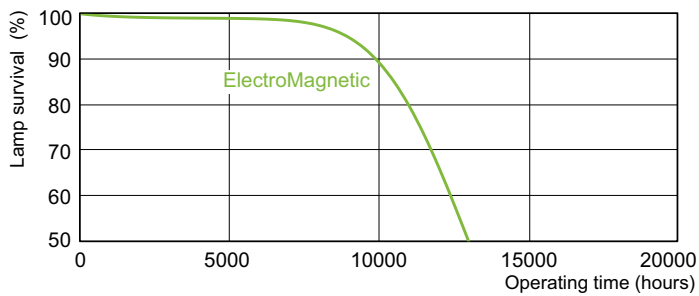

Photometric data

LDPB_TL-DSTD_54-765-Spectral power distribution B/W

LDPO_TL-DSTD_54-765-Spectral power distribution Colour

Lifetime

LDLE_TL-DSTD_0001-Life expectancy diagram

LDLE_TL-DSTD_0002-Life expectancy diagram