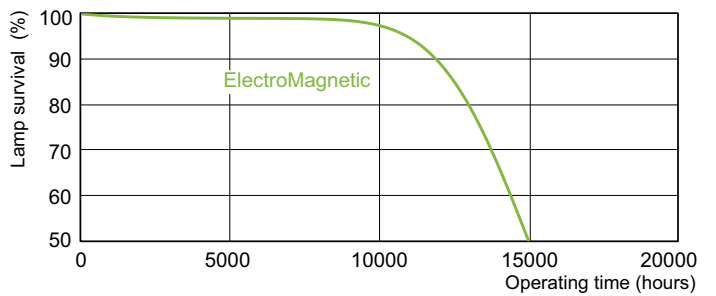

Photometric data

LDPB_TL-DSTD_54-765-Spectral power distribution B/W

LDPO_TL-DSTD_54-765-Spectral power distribution Colour

Lifetime

LDLE_TL-DSTD_0001-Life expectancy diagram

LDLE_TL-DSTD_0002-Life expectancy diagram