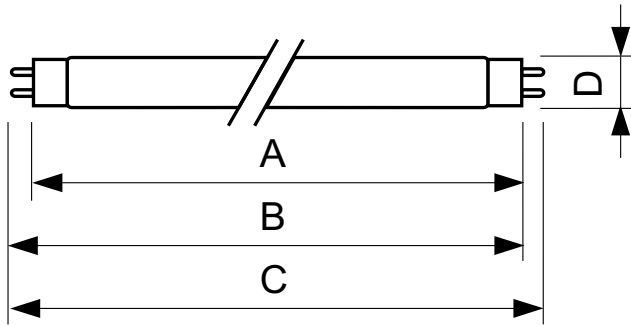

TL-D Standard Colours

TL-D 36W/54-765 1SL/25

TL-D Standard Colors lamps (tube diameter of 26 mm) create atmospheres from warm white to cool daylight. Lamps with moderate efficacy and color rendering.

Warnings and Safety

Product data

General Information		Voltage (Nom)	
Cap-Base	G13 [Medium Bi-Pin Fluorescent]		103 V
Life To 10% Failures (Nom)	10000 h	Controls and Dimming	
Life to 50% Failures (Nom)	13000 h	Dimmable	Yes
Light Technical		Approval and Application	
Color Code	54-765	Energy Efficiency Label (EEL)	A
Luminous Flux (Nom)	2500 lm	Mercury (Hg) Content (Nom)	8.0 mg
Color Designation	Cool Daylight	Energy Consumption kWh/1000 h	43 kWh
Lumen Maintenance 10000 h (Nom)	75 %	Product Data	
Lumen Maintenance 2000 h (Nom)	90 %	Full product code	871150070271540
Lumen Maintenance 5000 h (Nom)	80 %	Order product name	TL-D 36W/54-765 1SL/25
Correlated Color Temperature (Nom)	6500 K	EAN/UPC - Product	8711500702715
Color Rendering Index (Nom)	72	Order code	928048505436
Operating and Electrical		Numerator - Quantity Per Pack	1
Power (Nom)	36.0 W	Numerator - Packs per outer box	25
Lamp Current (Nom)	0.440 A	Material Nr. (12NC)	928048505436

TL-D Standard Colours

Net Weight (Piece)	0.140 kg
ILCOS Code	FD-36/62/2A-E-G13

Dimensional drawing

TL-D 36W/54-765

Product	D (max)	A (max)	B (max)	B (min)	C (max)
TL-D 36W/54-765 1SL/25	28 mm	1199.4 mm	1206.5 mm	1204.1 mm	1213.6 mm