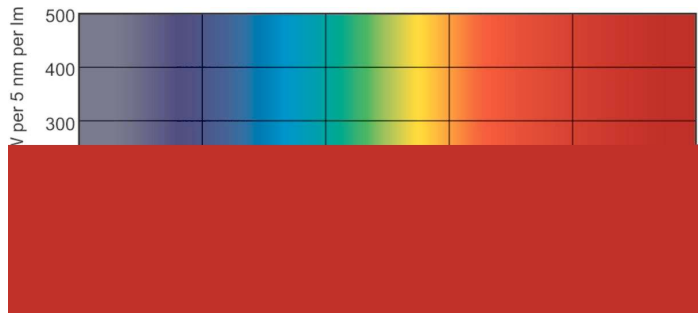

Product data

General Information		Voltage (Nom)	
Cap-Base	G13 [Medium Bi-Pin Fluorescent]		103 V
Life To 10% Failures (Nom)	10000 h	Controls and Dimming	
Life to 50% Failures (Nom)	13000 h	Dimmable	Yes
Light Technical		Approval and Application	
Color Code	33-640	Energy Efficiency Label (EEL)	B
Luminous Flux (Nom)	2850 lm	Mercury (Hg) Content (Nom)	8.0 mg
Color Designation	Cool White (CW)	Energy Consumption kWh/1000 h	43 kWh
Lumen Maintenance 10000 h (Nom)	75 %	Product Data	
Lumen Maintenance 2000 h (Nom)	90 %	Full product code	871150028619200
Lumen Maintenance 5000 h (Nom)	80 %	Order product name	TL-D 36W/33-640 1SL/25
Correlated Color Temperature (Nom)	4100 K	EAN/UPC - Product	8711500286192
Color Rendering Index (Nom)	63	Order code	928048503340
Operating and Electrical		Numerator - Quantity Per Pack	1
Power (Nom)	36.0 W	Numerator - Packs per outer box	25
Lamp Current (Nom)	0.440 A	Material Nr. (12NC)	928048503340

TL-D Standard Colours

Net Weight (Piece)	134.400 g
ILCOS Code	FD-36/41/2B-E-G13

Dimensional drawing

Product	D (max)	A (max)	B (max)	B (min)	C (max)
TL-D 36W/33-640	28 mm	1199.4 mm	1206.5 mm	1204.1 mm	1213.6 mm
1SL/25					

Photometric data

LDPB_TL-DSTD_33-640_0001-Spectral power distribution B/W

LDPO_TL-DSTD_33-640_0001-Spectral power distribution Colour

Lifetime

LDLE_TL-DSTD_0001-Life expectancy diagram

LDLE_TL-DSTD_0002-Life expectancy diagram