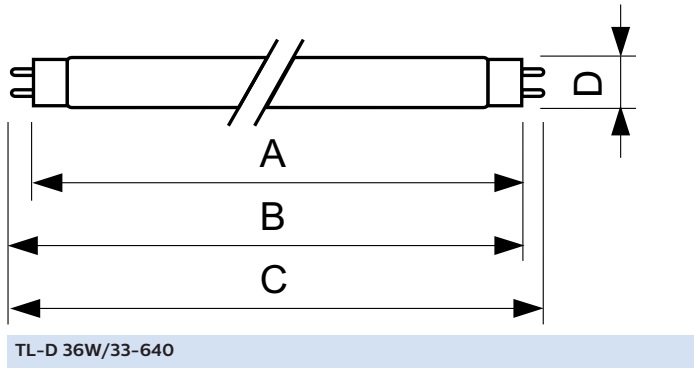

Product data

General Information		Voltage (Nom)	
Cap-Base	G13 [Medium Bi-Pin Fluorescent]		103 V
Life To 10% Failures (Nom)	10000 h	Controls and Dimming	
Life to 50% Failures (Nom)	13000 h	Dimmable	Yes
Light Technical		Approval and Application	
Color Code	33-640	Energy Efficiency Label (EEL)	B
Luminous Flux (Nom)	2850 lm	Mercury (Hg) Content (Nom)	8.0 mg
Color Designation	Cool White (CW)	Energy Consumption kWh/1000 h	43 kWh
Lumen Maintenance 10000 h (Nom)	75 %	Product Data	
Lumen Maintenance 2000 h (Nom)	90 %	Full product code	871150028619200
Lumen Maintenance 5000 h (Nom)	80 %	Order product name	TL-D 36W/33-640 1SL/25
Correlated Color Temperature (Nom)	4100 K	EAN/UPC - Product	8711500286192
Color Rendering Index (Nom)	63	Order code	928048503340
Operating and Electrical		Numerator - Quantity Per Pack	1
Power (Nom)	36.0 W	Numerator - Packs per outer box	25
Lamp Current (Nom)	0.440 A	Material Nr. (12NC)	928048503340

TL-D Standard Colours

Net Weight (Piece)	134.400 g
ILCOS Code	FD-36/41/2B-E-G13

Dimensional drawing

Product	D (max)	A (max)	B (max)	B (min)	C (max)
TL-D 36W/33-640	28 mm	1199.4 mm	1206.5 mm	1204.1 mm	1213.6 mm
1SL/25					