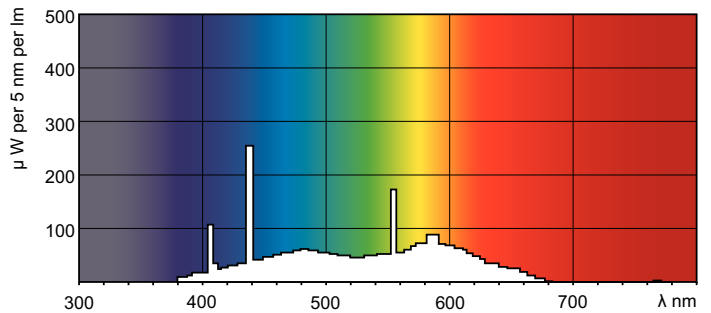

TL-D Standard Colours

Net Weight (Piece)	0.070 kg
ILCOS Code	FD-18/62/2A-E-G13

Dimensional drawing

TL-D 18W/54-765

Product	D (max)	A (max)	B (max)	B (min)	C (max)
TL-D 18W/54-765 1SL/25	28 mm	589.8 mm	596.9 mm	594.5 mm	604 mm

Photometric data

LDPB_TL-DSTD_54-765-Spectral power distribution B/W

LDPO_TL-DSTD_54-765-Spectral power distribution Colour

Lifetime

LDLE_TL-DSTD_0001-Life expectancy diagram

LDLE_TL-DSTD_0002-Life expectancy diagram