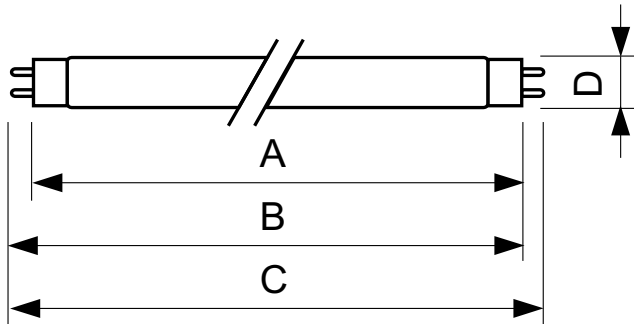

Operating and Electrical	
Power (Nom)	18.0 W
Lamp Current (Nom)	0.360 A

Voltage (Nom)	59 V
---------------	------

Controls and Dimming	
Dimmable	Yes

Approval and Application	
Energy Efficiency Label (EEL)	B
Mercury (Hg) Content (Nom)	8.0 mg
Energy Consumption kWh/1000 h	22 kWh

TL-D Standard Colours

Net Weight (Piece)	0.070 kg
ILCOS Code	FD-18/62/2A-E-G13

Dimensional drawing

TL-D 18W/54-765

Product	D (max)	A (max)	B (max)	B (min)	C (max)
TL-D 18W/54-765 1SL/25	28 mm	589.8 mm	596.9 mm	594.5 mm	604 mm