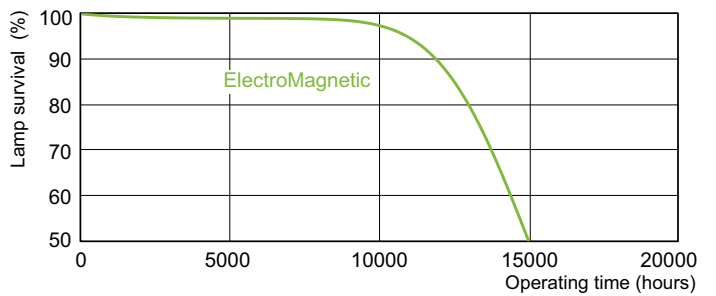

Photometric data

LDPB_TL-DSTD_54-765-Spectral power distribution B/W

LDPO_TL-DSTD_54-765-Spectral power distribution Colour

Lifetime

LDLE_TL-DSTD_0001-Life expectancy diagram

LDLE_TL-DSTD_0002-Life expectancy diagram