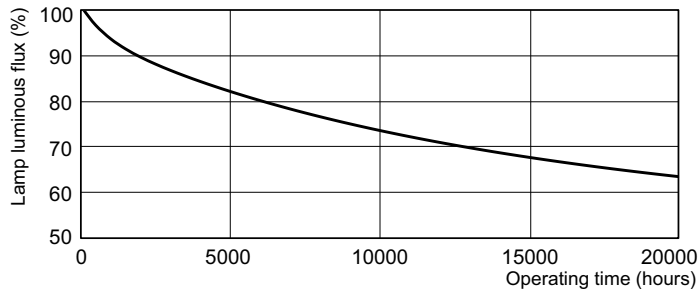

TL-D Standard Colours

Lifetime

LDLM_TL-DSTD_0001-Lumen maintenance diagram