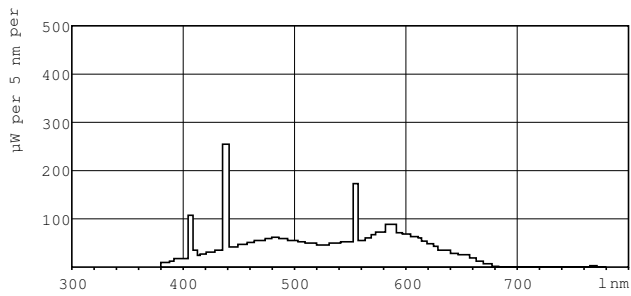

Photometric data

LDPB_TL-DSTD_54-765-Spectral power distribution B/W