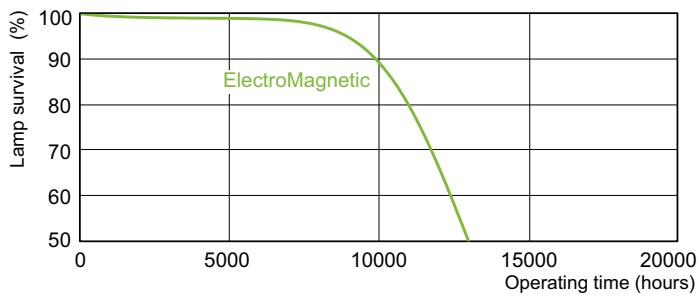

Photometric data

LDPB_TL-DSTD_54-765-Spectral power distribution B/W

LDPO_TL-DSTD_54-765-Spectral power distribution Colour

Lifetime

LDLE_TL-DSTD_0001-Life expectancy diagram

LDLE_TL-DSTD_0002-Life expectancy diagram