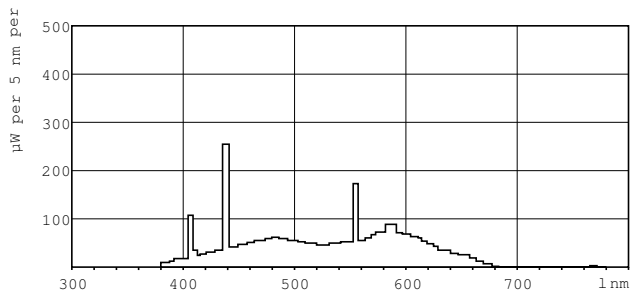

Photometric data

LDPB_TL-DSTD_54-765-Spectral power distribution B/W