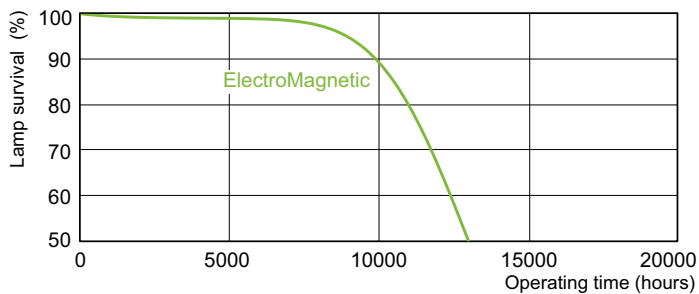

Lifetime

LDLE_TL-DSTD_0001-Life expectancy diagram