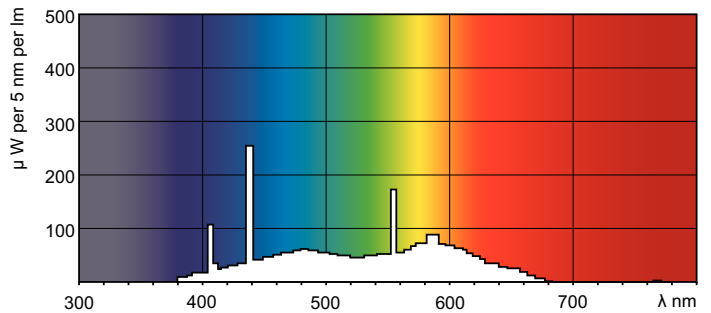

## Dimensional drawing

TL-D 18W/54-765

Product	D (max)	A (max)	B (max)	B (min)	C (max)
TL-D 18W/54-765 1SL/25	28 mm	589.8 mm	596.9 mm	594.5 mm	604 mm

## Photometric data

LDPB\_TL-DSTD\_54-765-Spectral power distribution B/W

LDPO\_TL-DSTD\_54-765-Spectral power distribution Colour