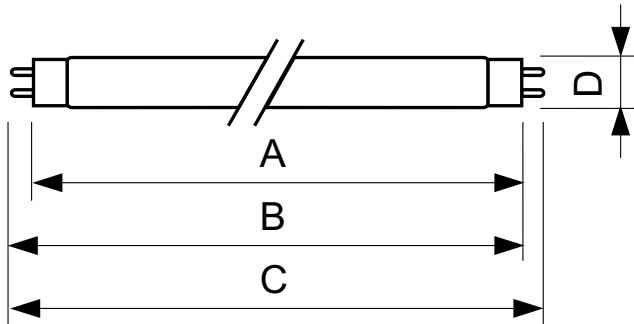

Operating and Electrical	
Power (Nom)	18.0 W
Lamp Current (Nom)	0.360 A

Voltage (Nom)	59 V
---------------	------

Controls and Dimming	
Dimmable	Yes

Approval and Application	
Energy Efficiency Label (EEL)	B
Mercury (Hg) Content (Nom)	8.0 mg
Energy Consumption kWh/1000 h	22 kWh

## Dimensional drawing

TL-D 18W/54-765

Product	D (max)	A (max)	B (max)	B (min)	C (max)
TL-D 18W/54-765 1SL/25	28 mm	589.8 mm	596.9 mm	594.5 mm	604 mm