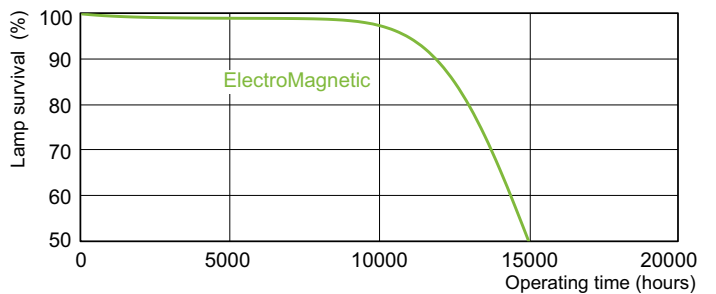

LDLE_TL-DSTD_0002-Life expectancy diagram