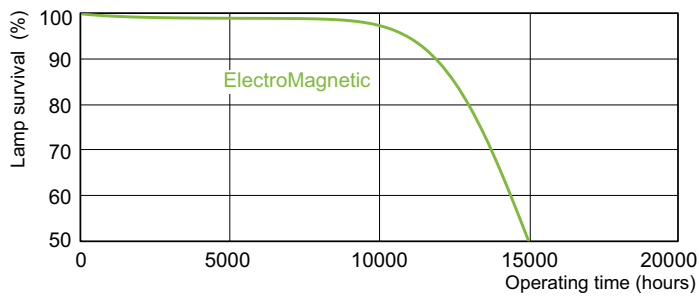

Lifetime

LDLE_TL-DSTD_0001-Life expectancy diagram

LDLE_TL-DSTD_0002-Life expectancy diagram