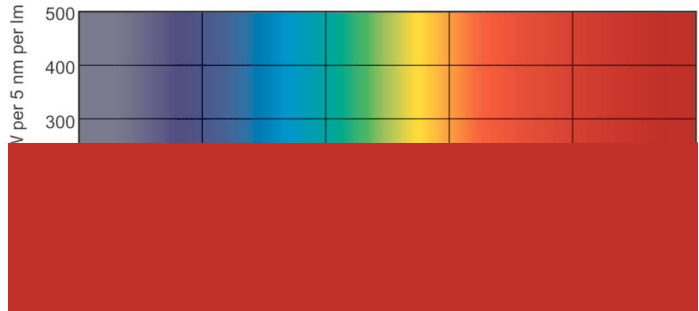

LDPB_TL-DSTD_33-640_0001-Spectral power distribution B/W

LDPO_TL-DSTD_33-640_0001-Spectral power distribution Colour