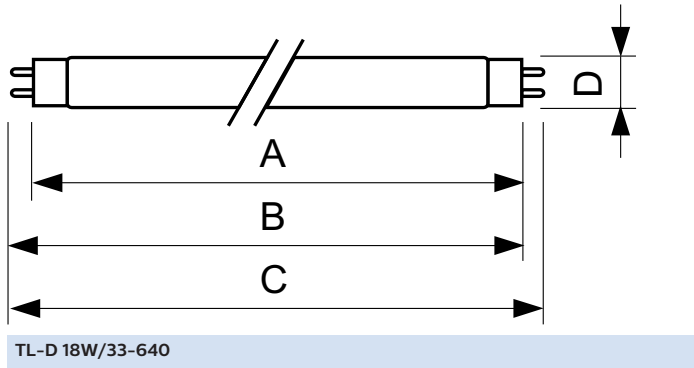

## Dimensional drawing

Product	D (max)	A (max)	B (max)	B (min)	C (max)
TL-D 18W/33-640 1SL/25	28 mm	589.8 mm	596.9 mm	594.5 mm	604 mm